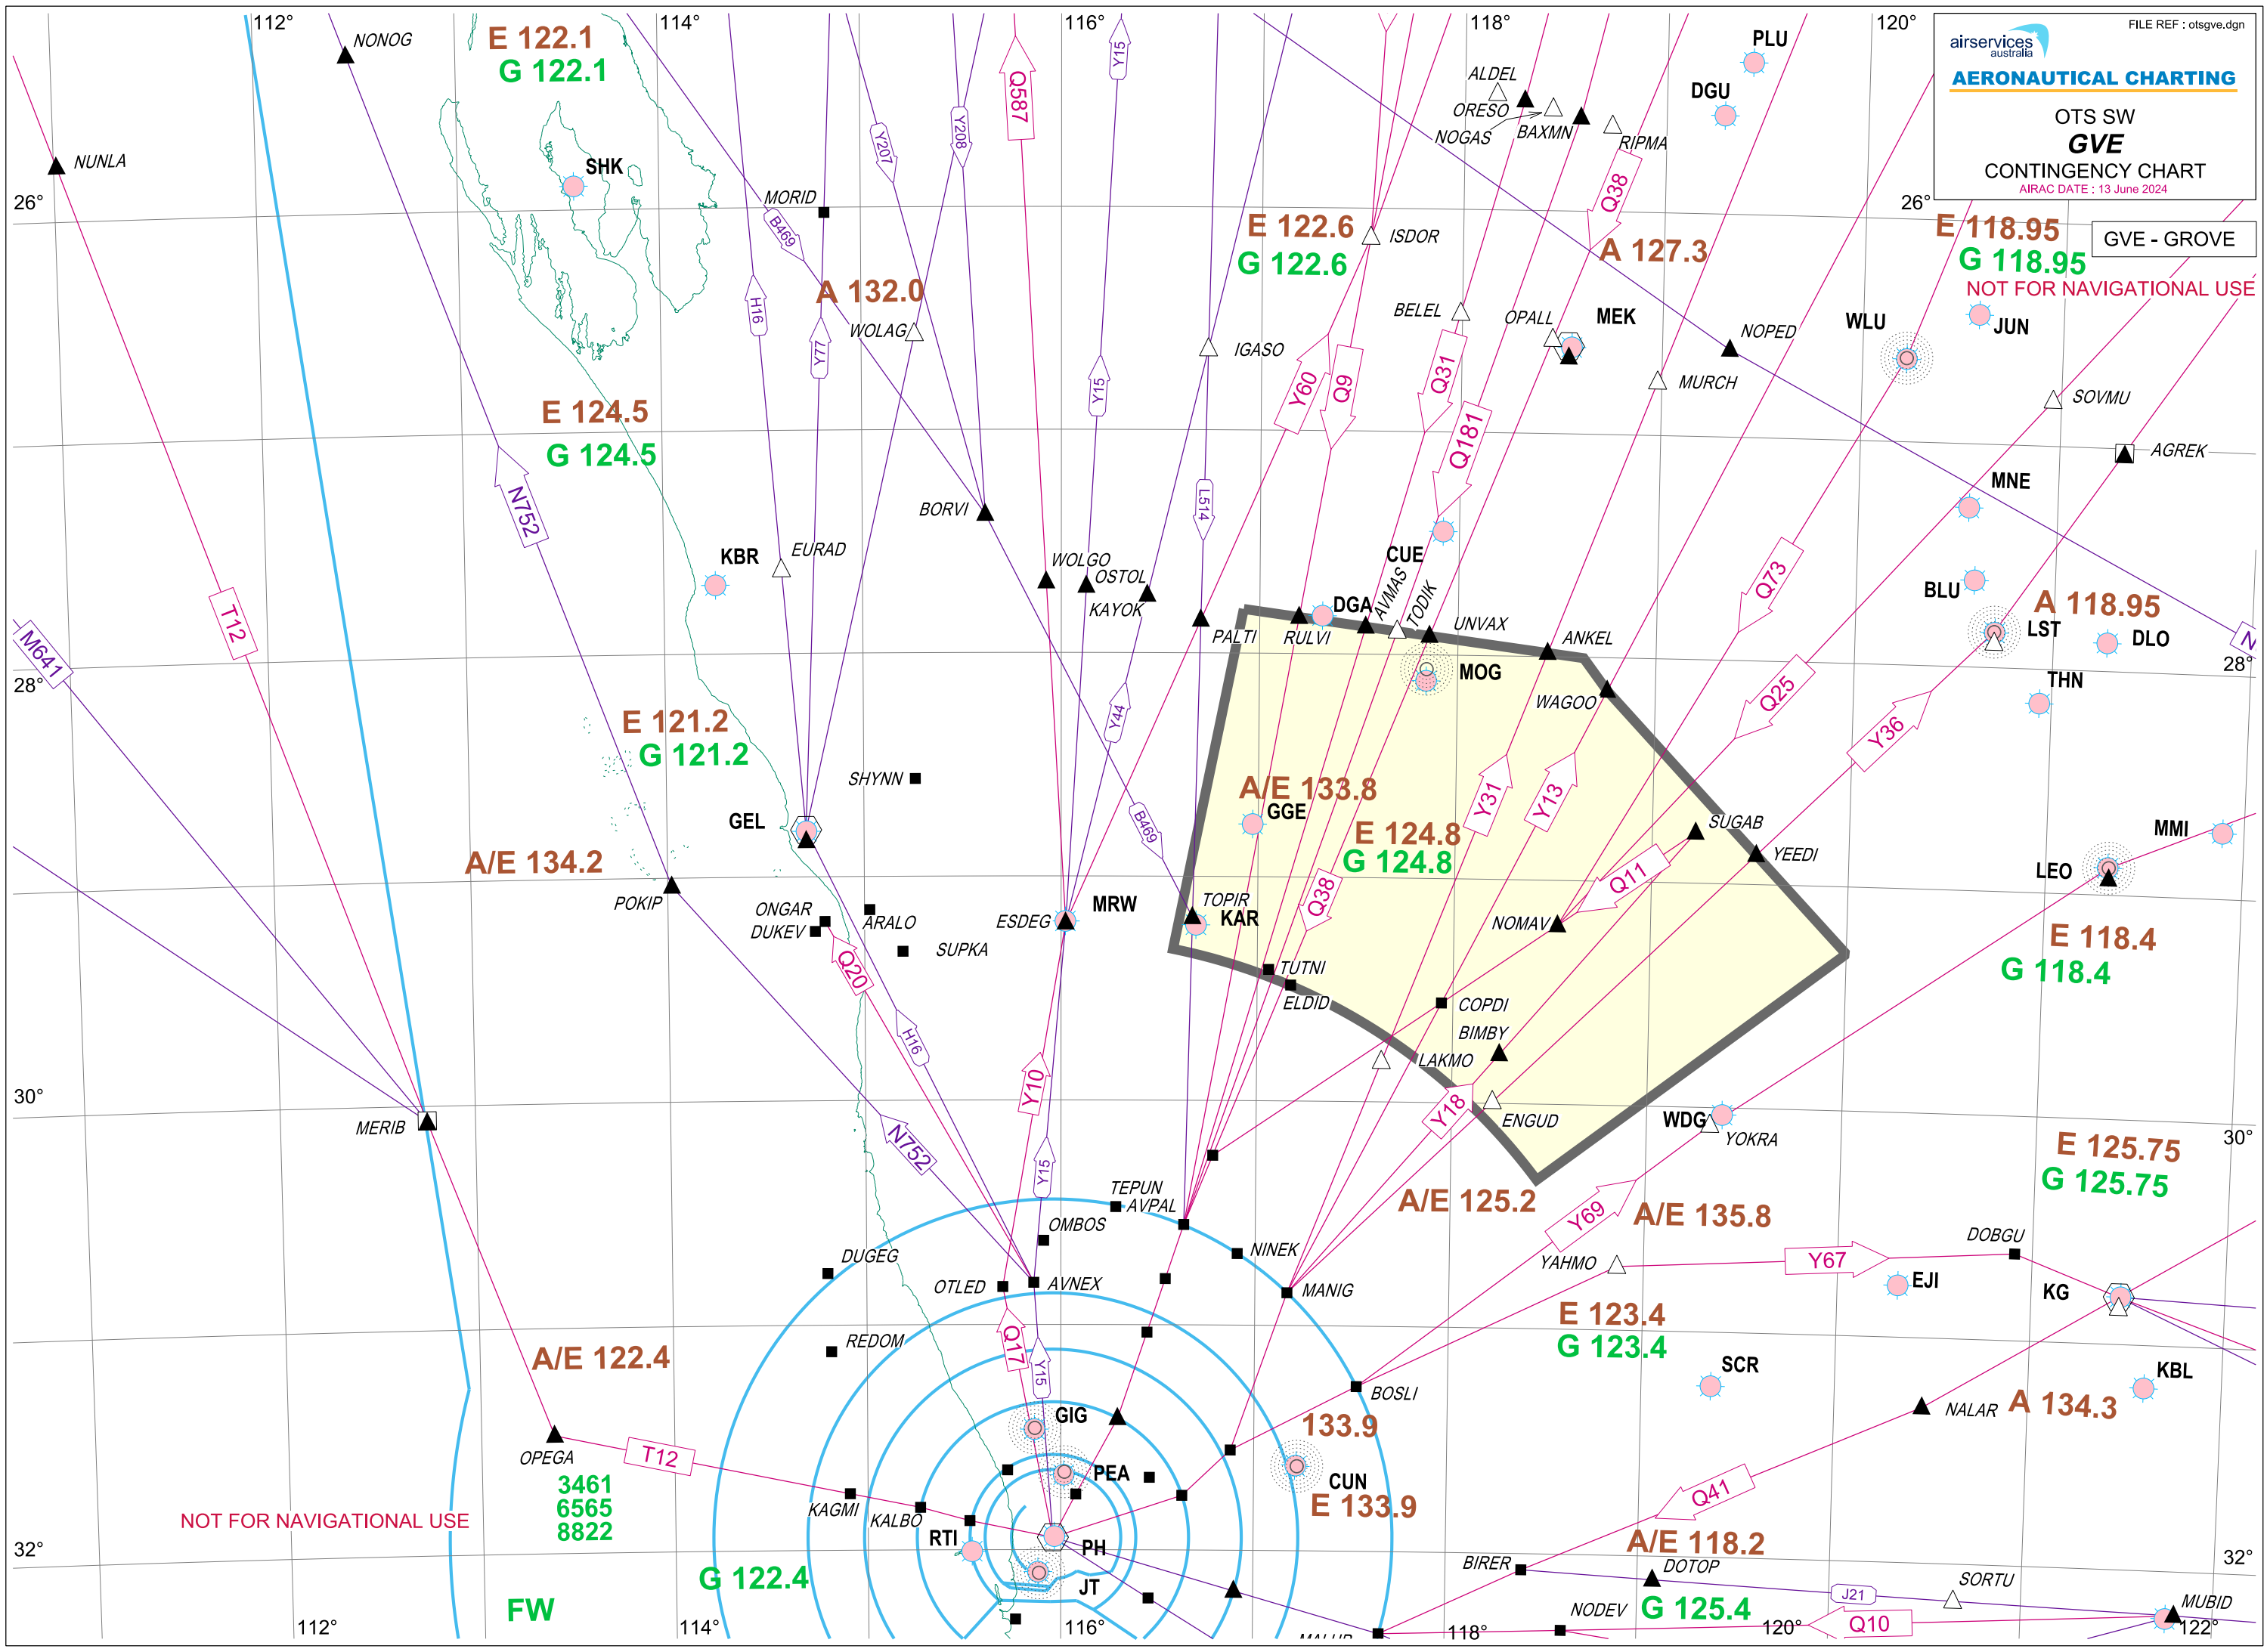

GVE - GROVE
NOT FOR NAVIGATIONAL USE

NOT FOR NAVIGATIONAL USE

FW