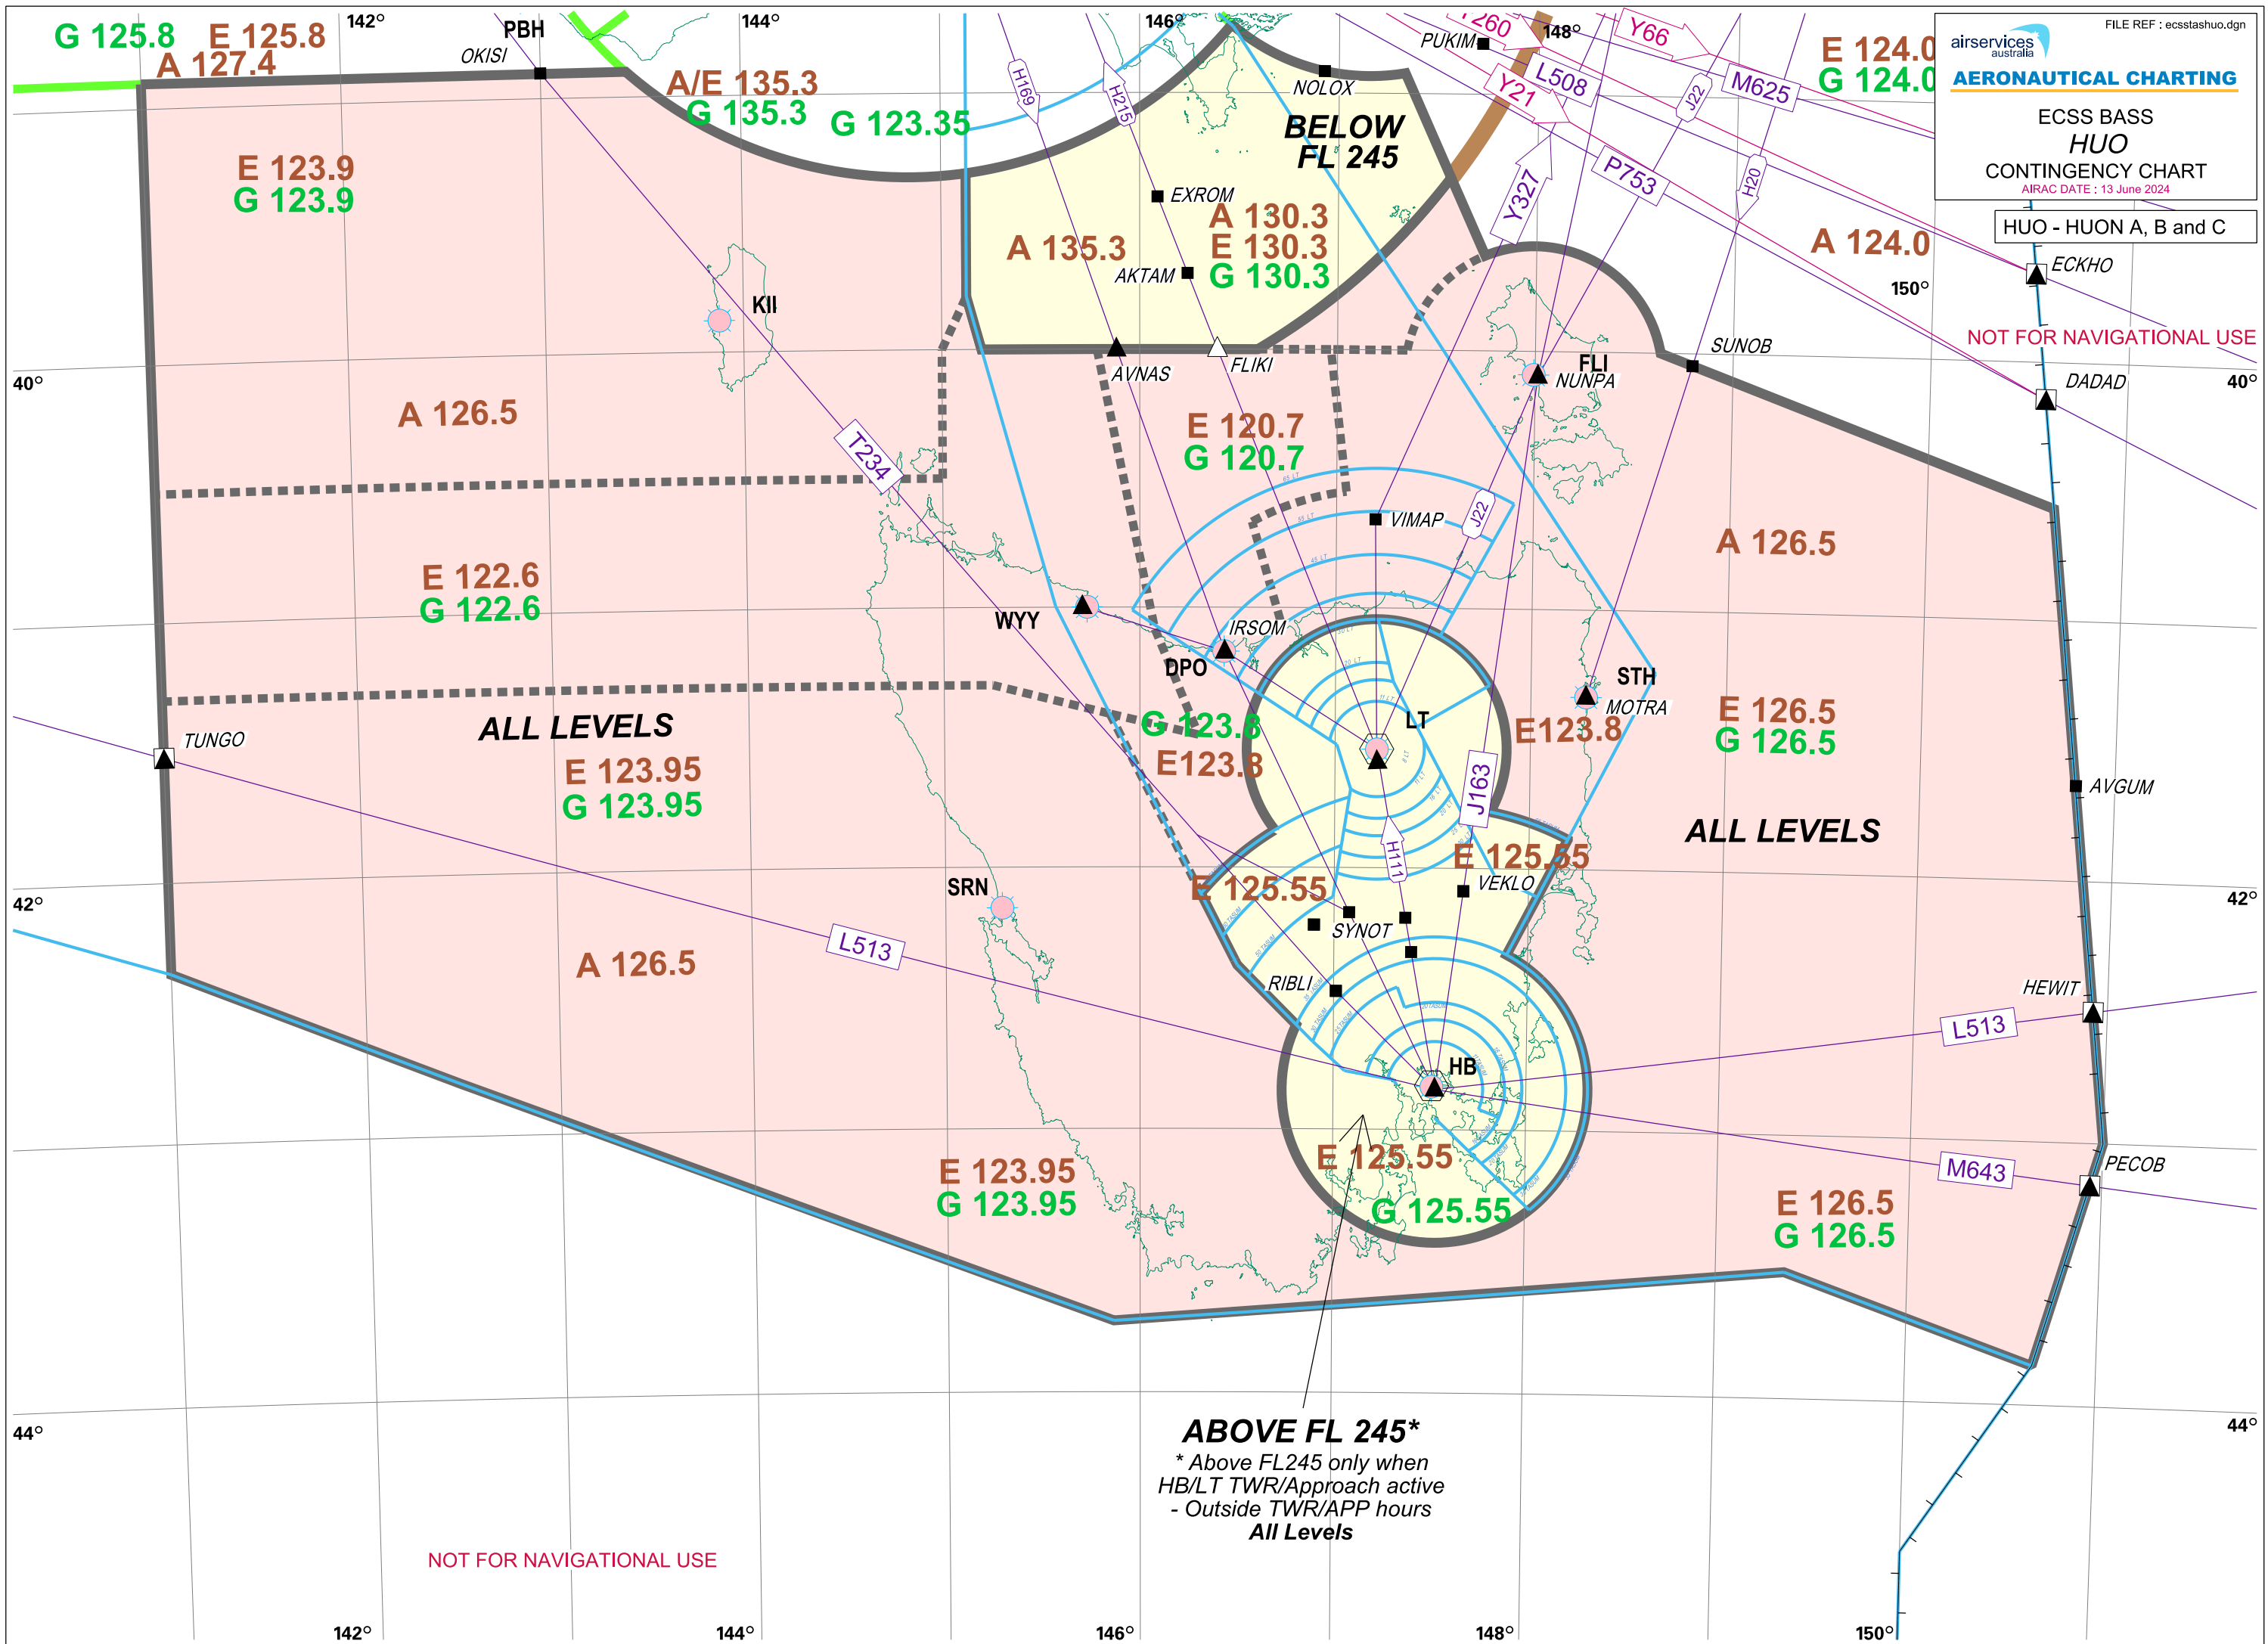

ECSS BASS  
**HUO**  
CONTINGENCY CHART  
AIRAC DATE : 13 June 2024

HUO - HUON A, B and C

NOT FOR NAVIGATIONAL USE

**ABOVE FL 245\***  
\* Above FL245 only when  
HB/LT TWR/Approach active  
- Outside TWR/APP hours  
**All Levels**

NOT FOR NAVIGATIONAL USE