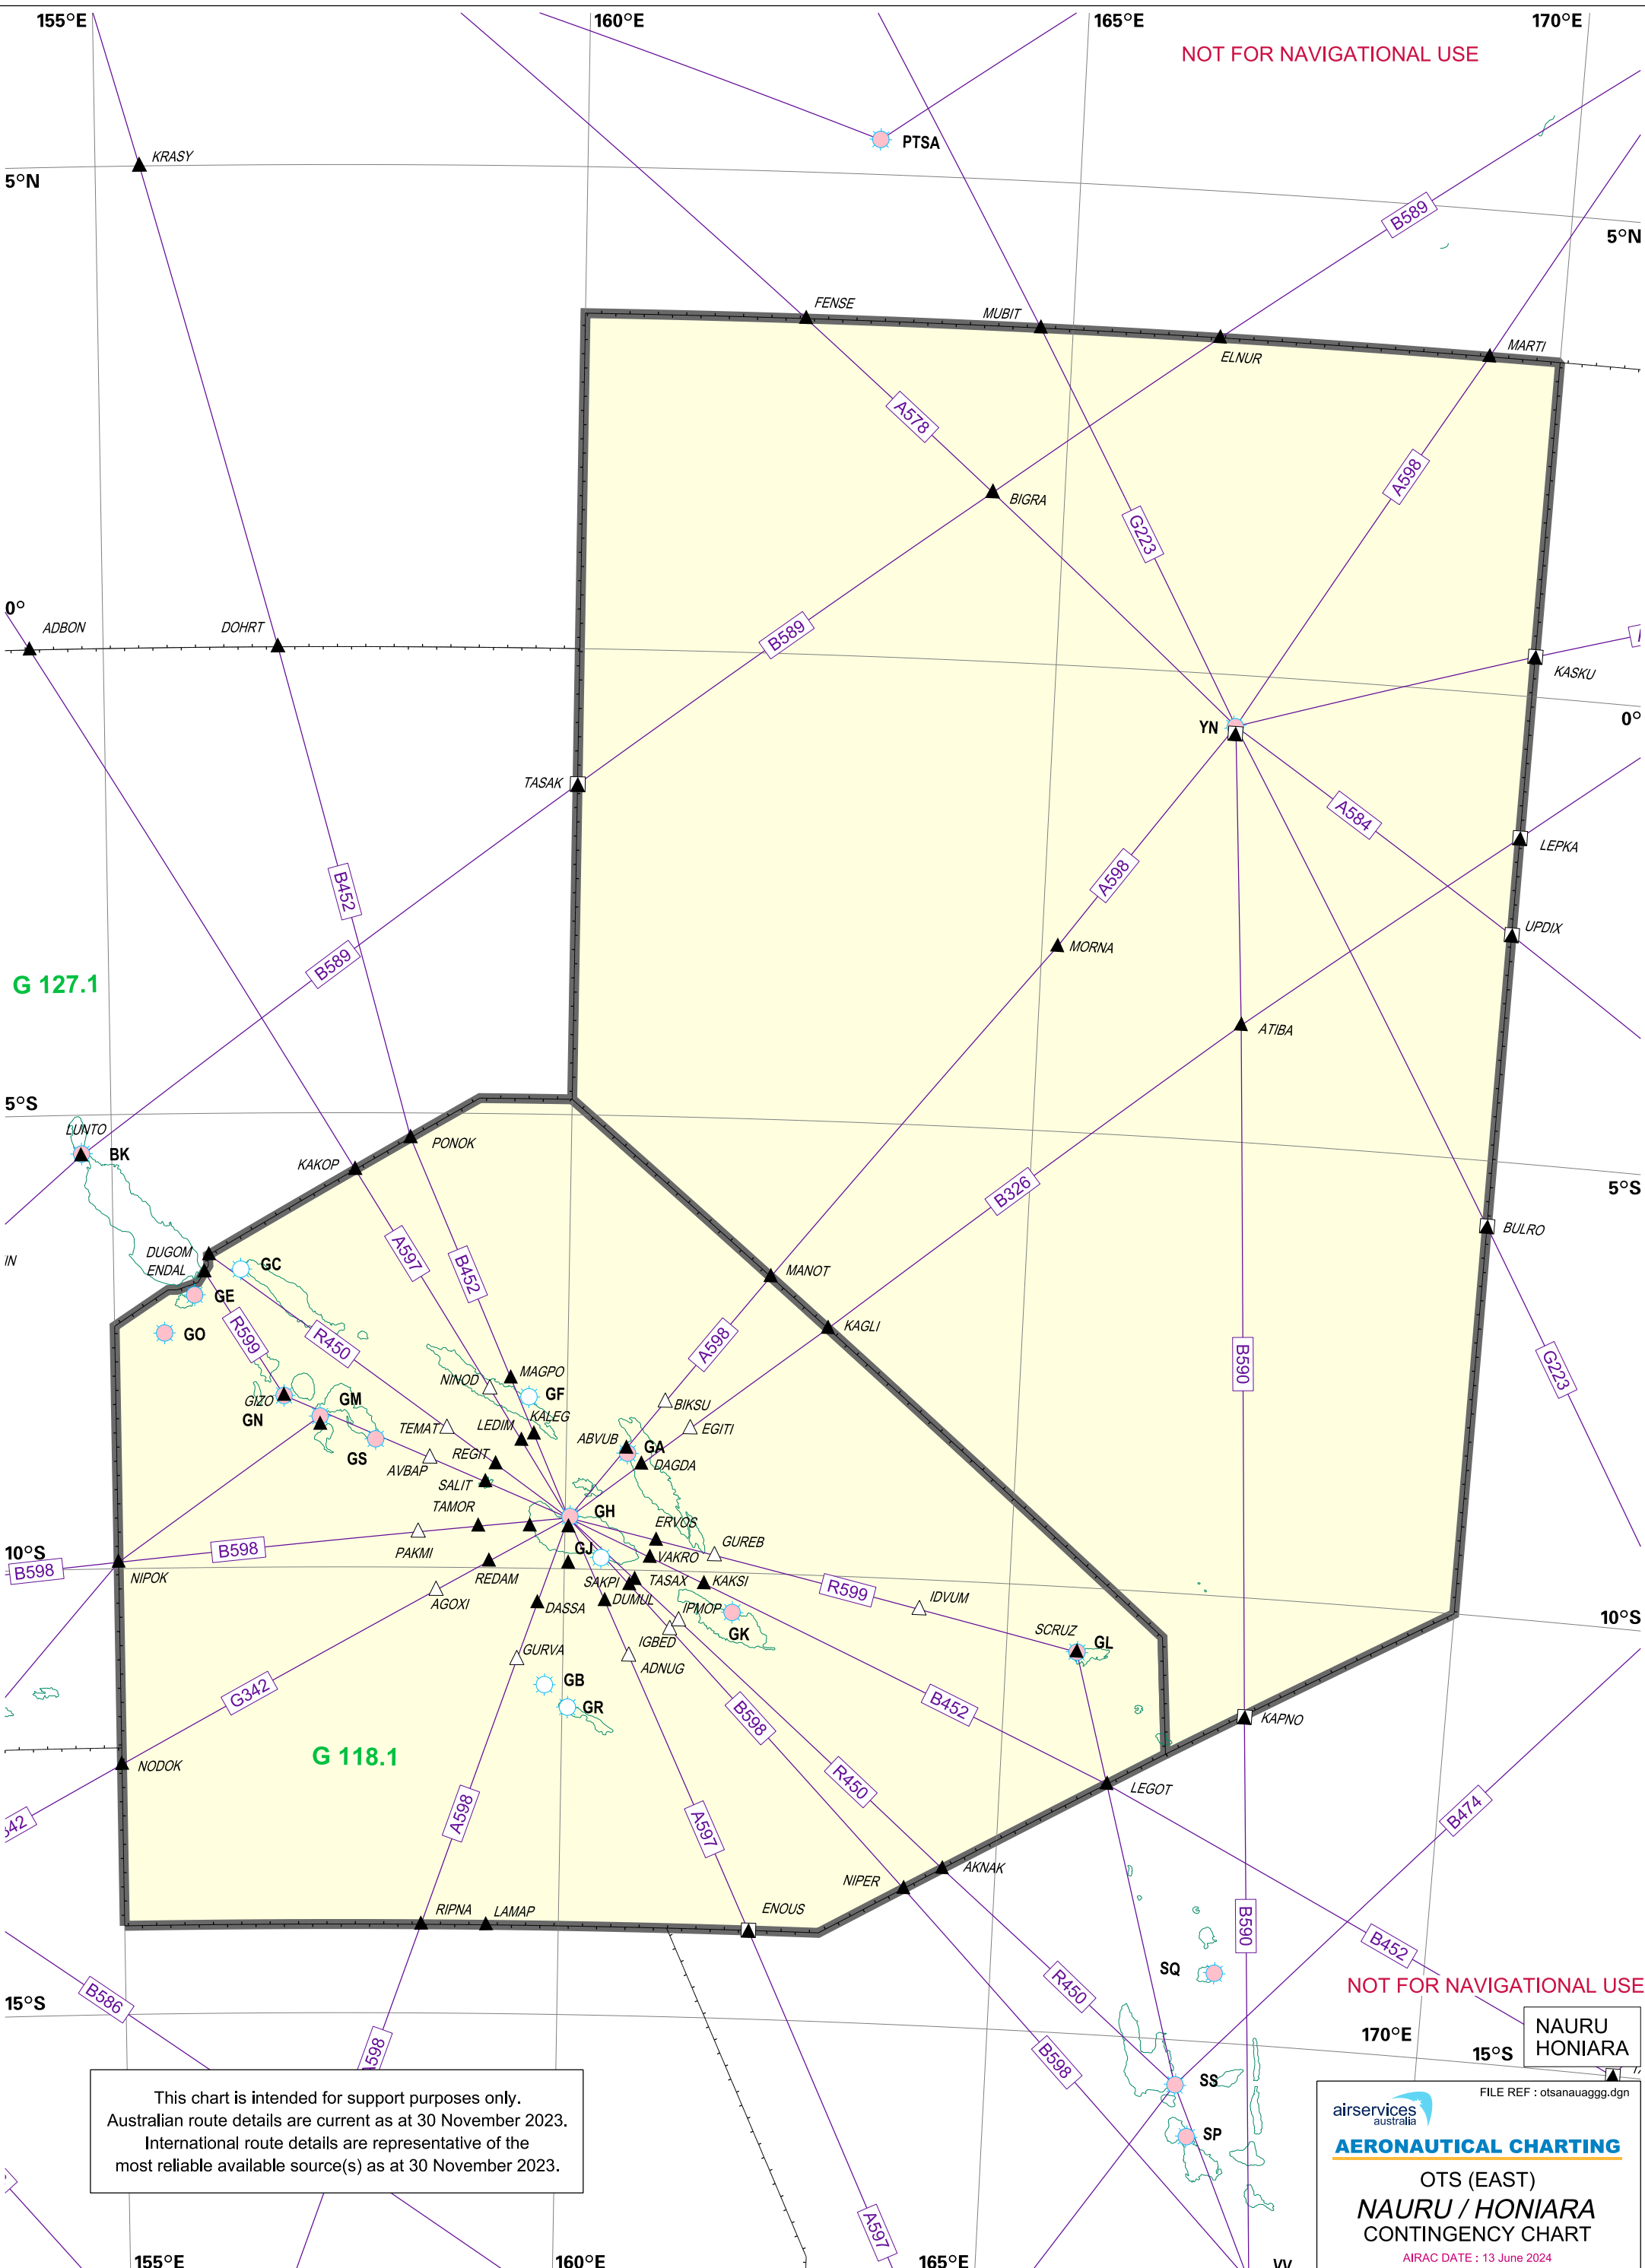

NOT FOR NAVIGATIONAL USE

G 127.1

G 118.1

NOT FOR NAVIGATIONAL USE

NAURU  
HONIARA

This chart is intended for support purposes only.  
 Australian route details are current as at 30 November 2023.  
 International route details are representative of the  
 most reliable available source(s) as at 30 November 2023.

airservices  
australia

**AERONAUTICAL CHARTING**

OTS (EAST)  
**NAURU / HONIARA**  
 CONTINGENCY CHART

FILE REF : otsanauaggg.dgn  
 AIRAC DATE : 13 June 2024