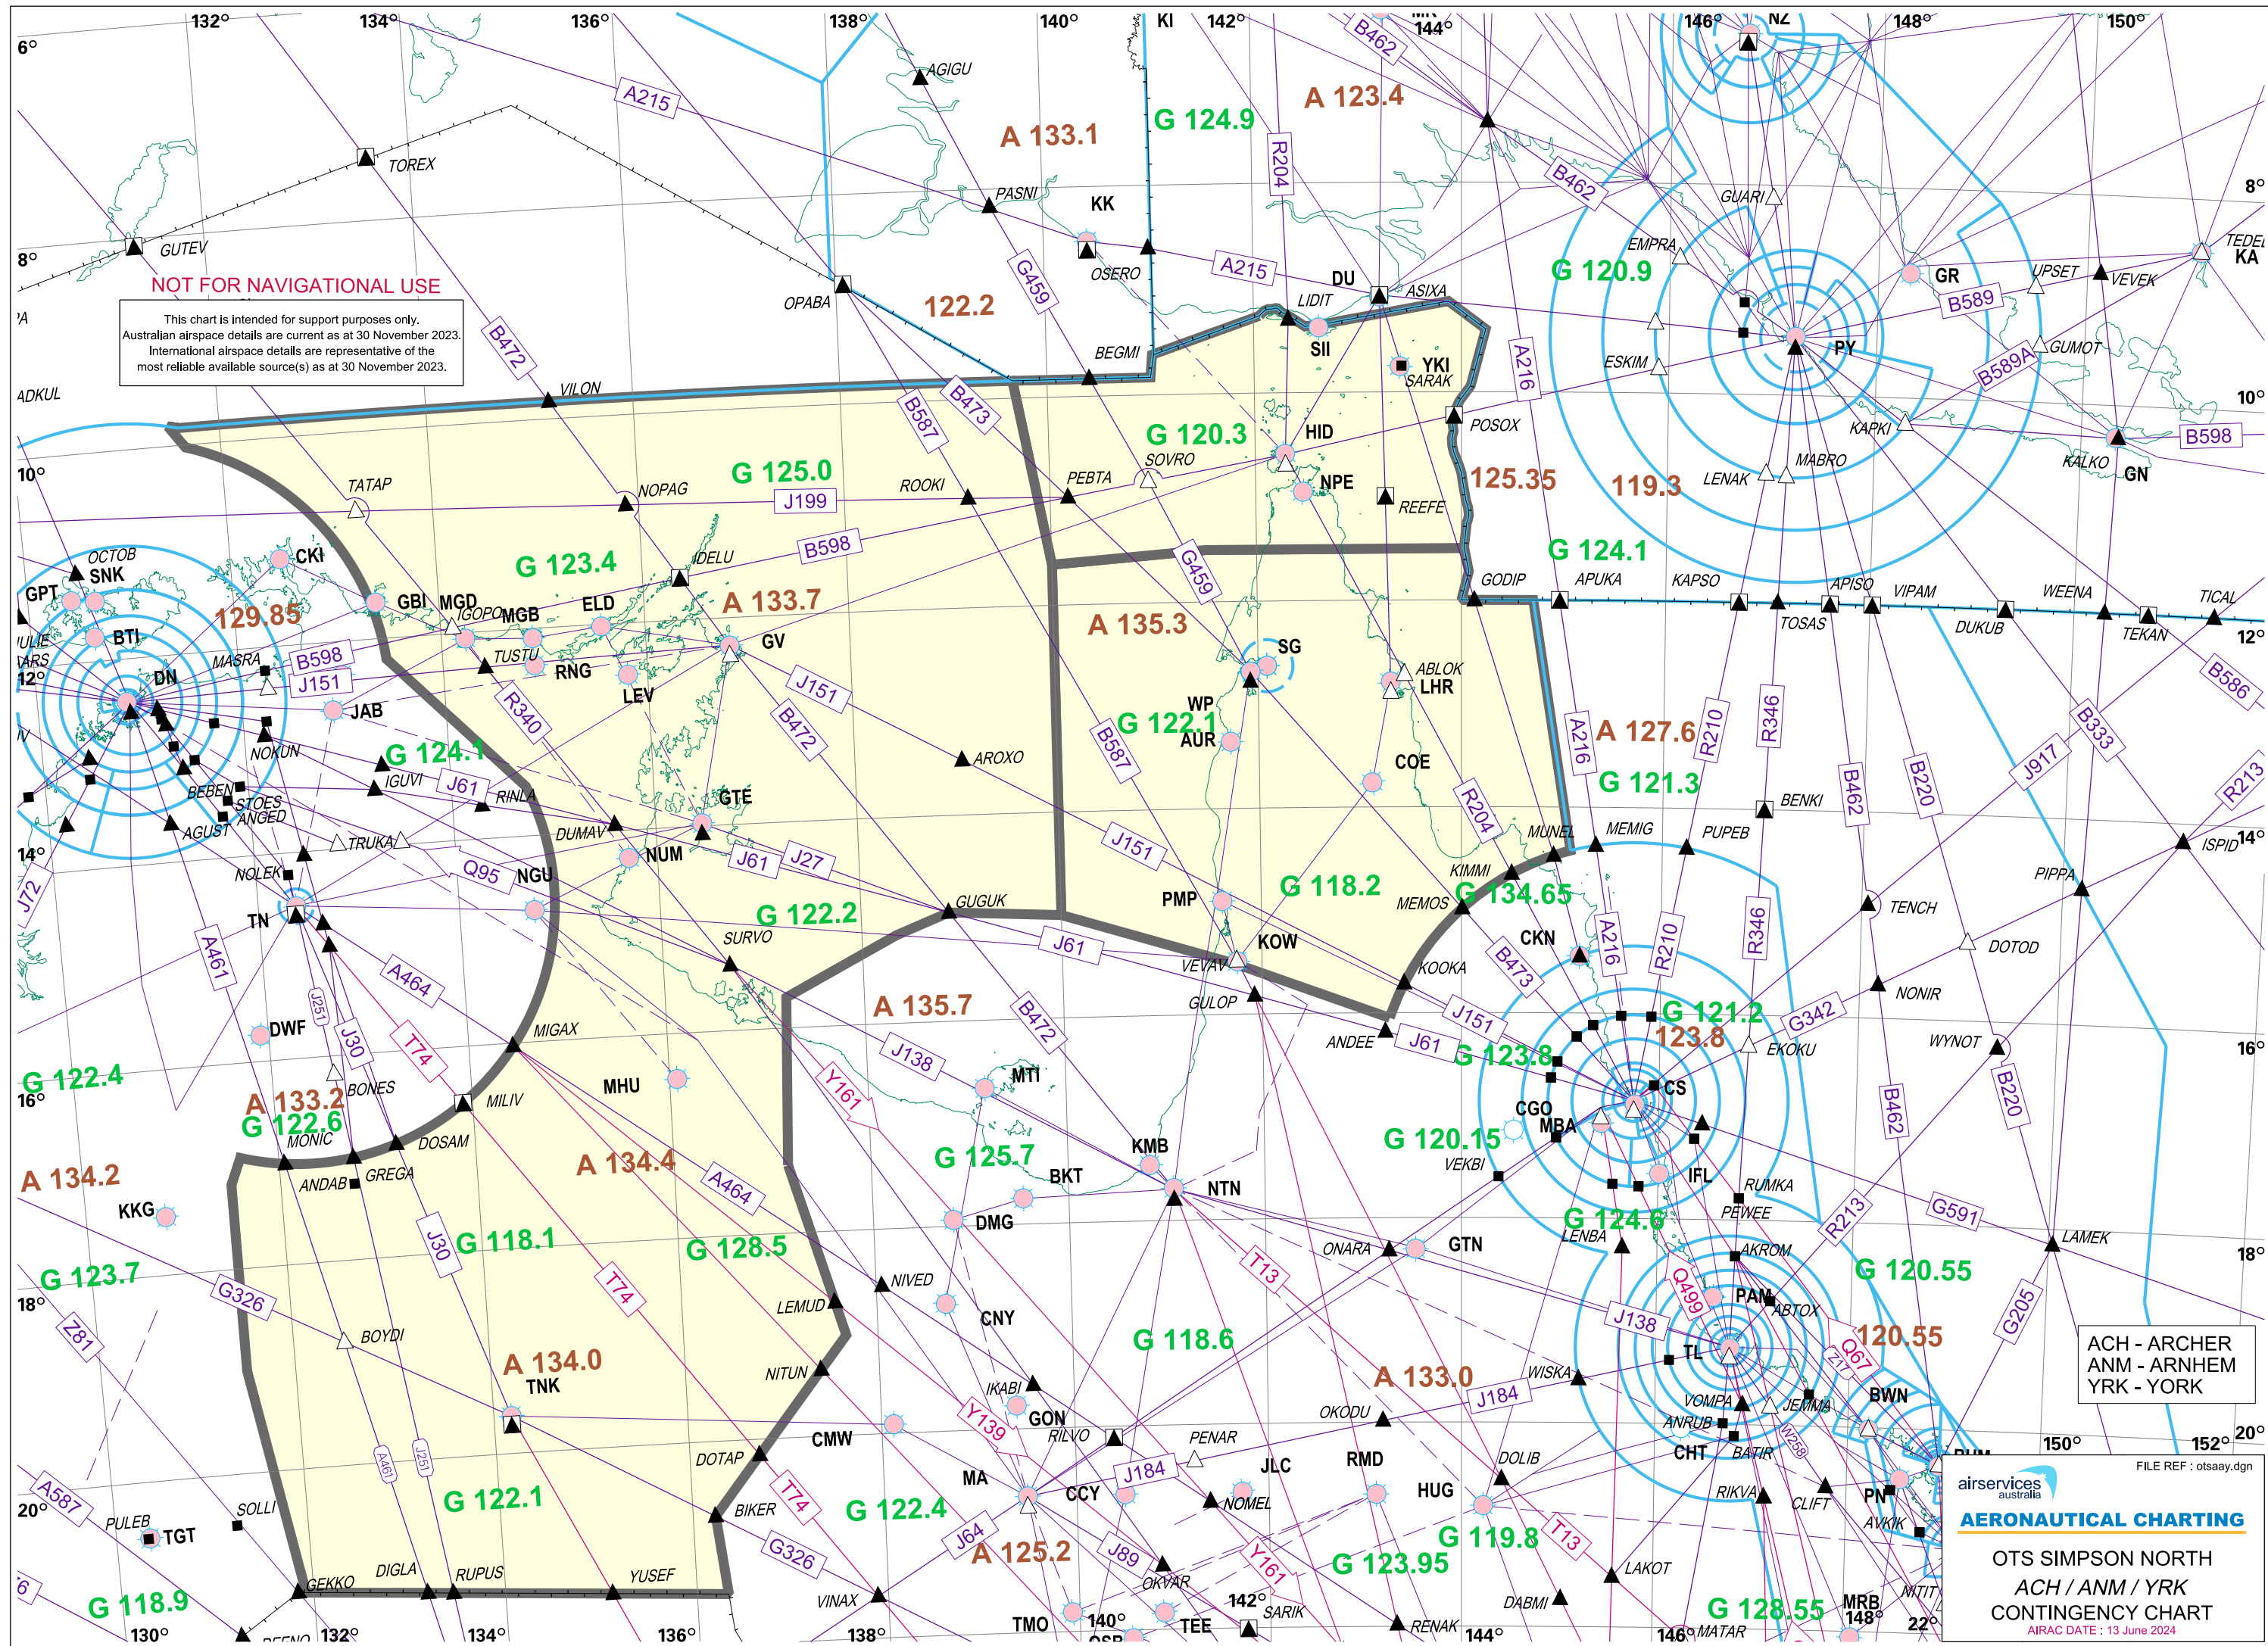

NOT FOR NAVIGATIONAL USE

This chart is intended for support purposes only.
Australian airspace details are current as at 30 November 2023.
International airspace details are representative of the most reliable available source(s) as at 30 November 2023.

ACH - ARCHER
ANM - ARNHEM
YRK - YORK

airservices
australia
AERONAUTICAL CHARTING
OTS SIMPSON NORTH
ACH / ANM / YRK
CONTINGENCY CHART
AIRAC DATE : 13 June 2024

FILE REF : otsaay.dgn