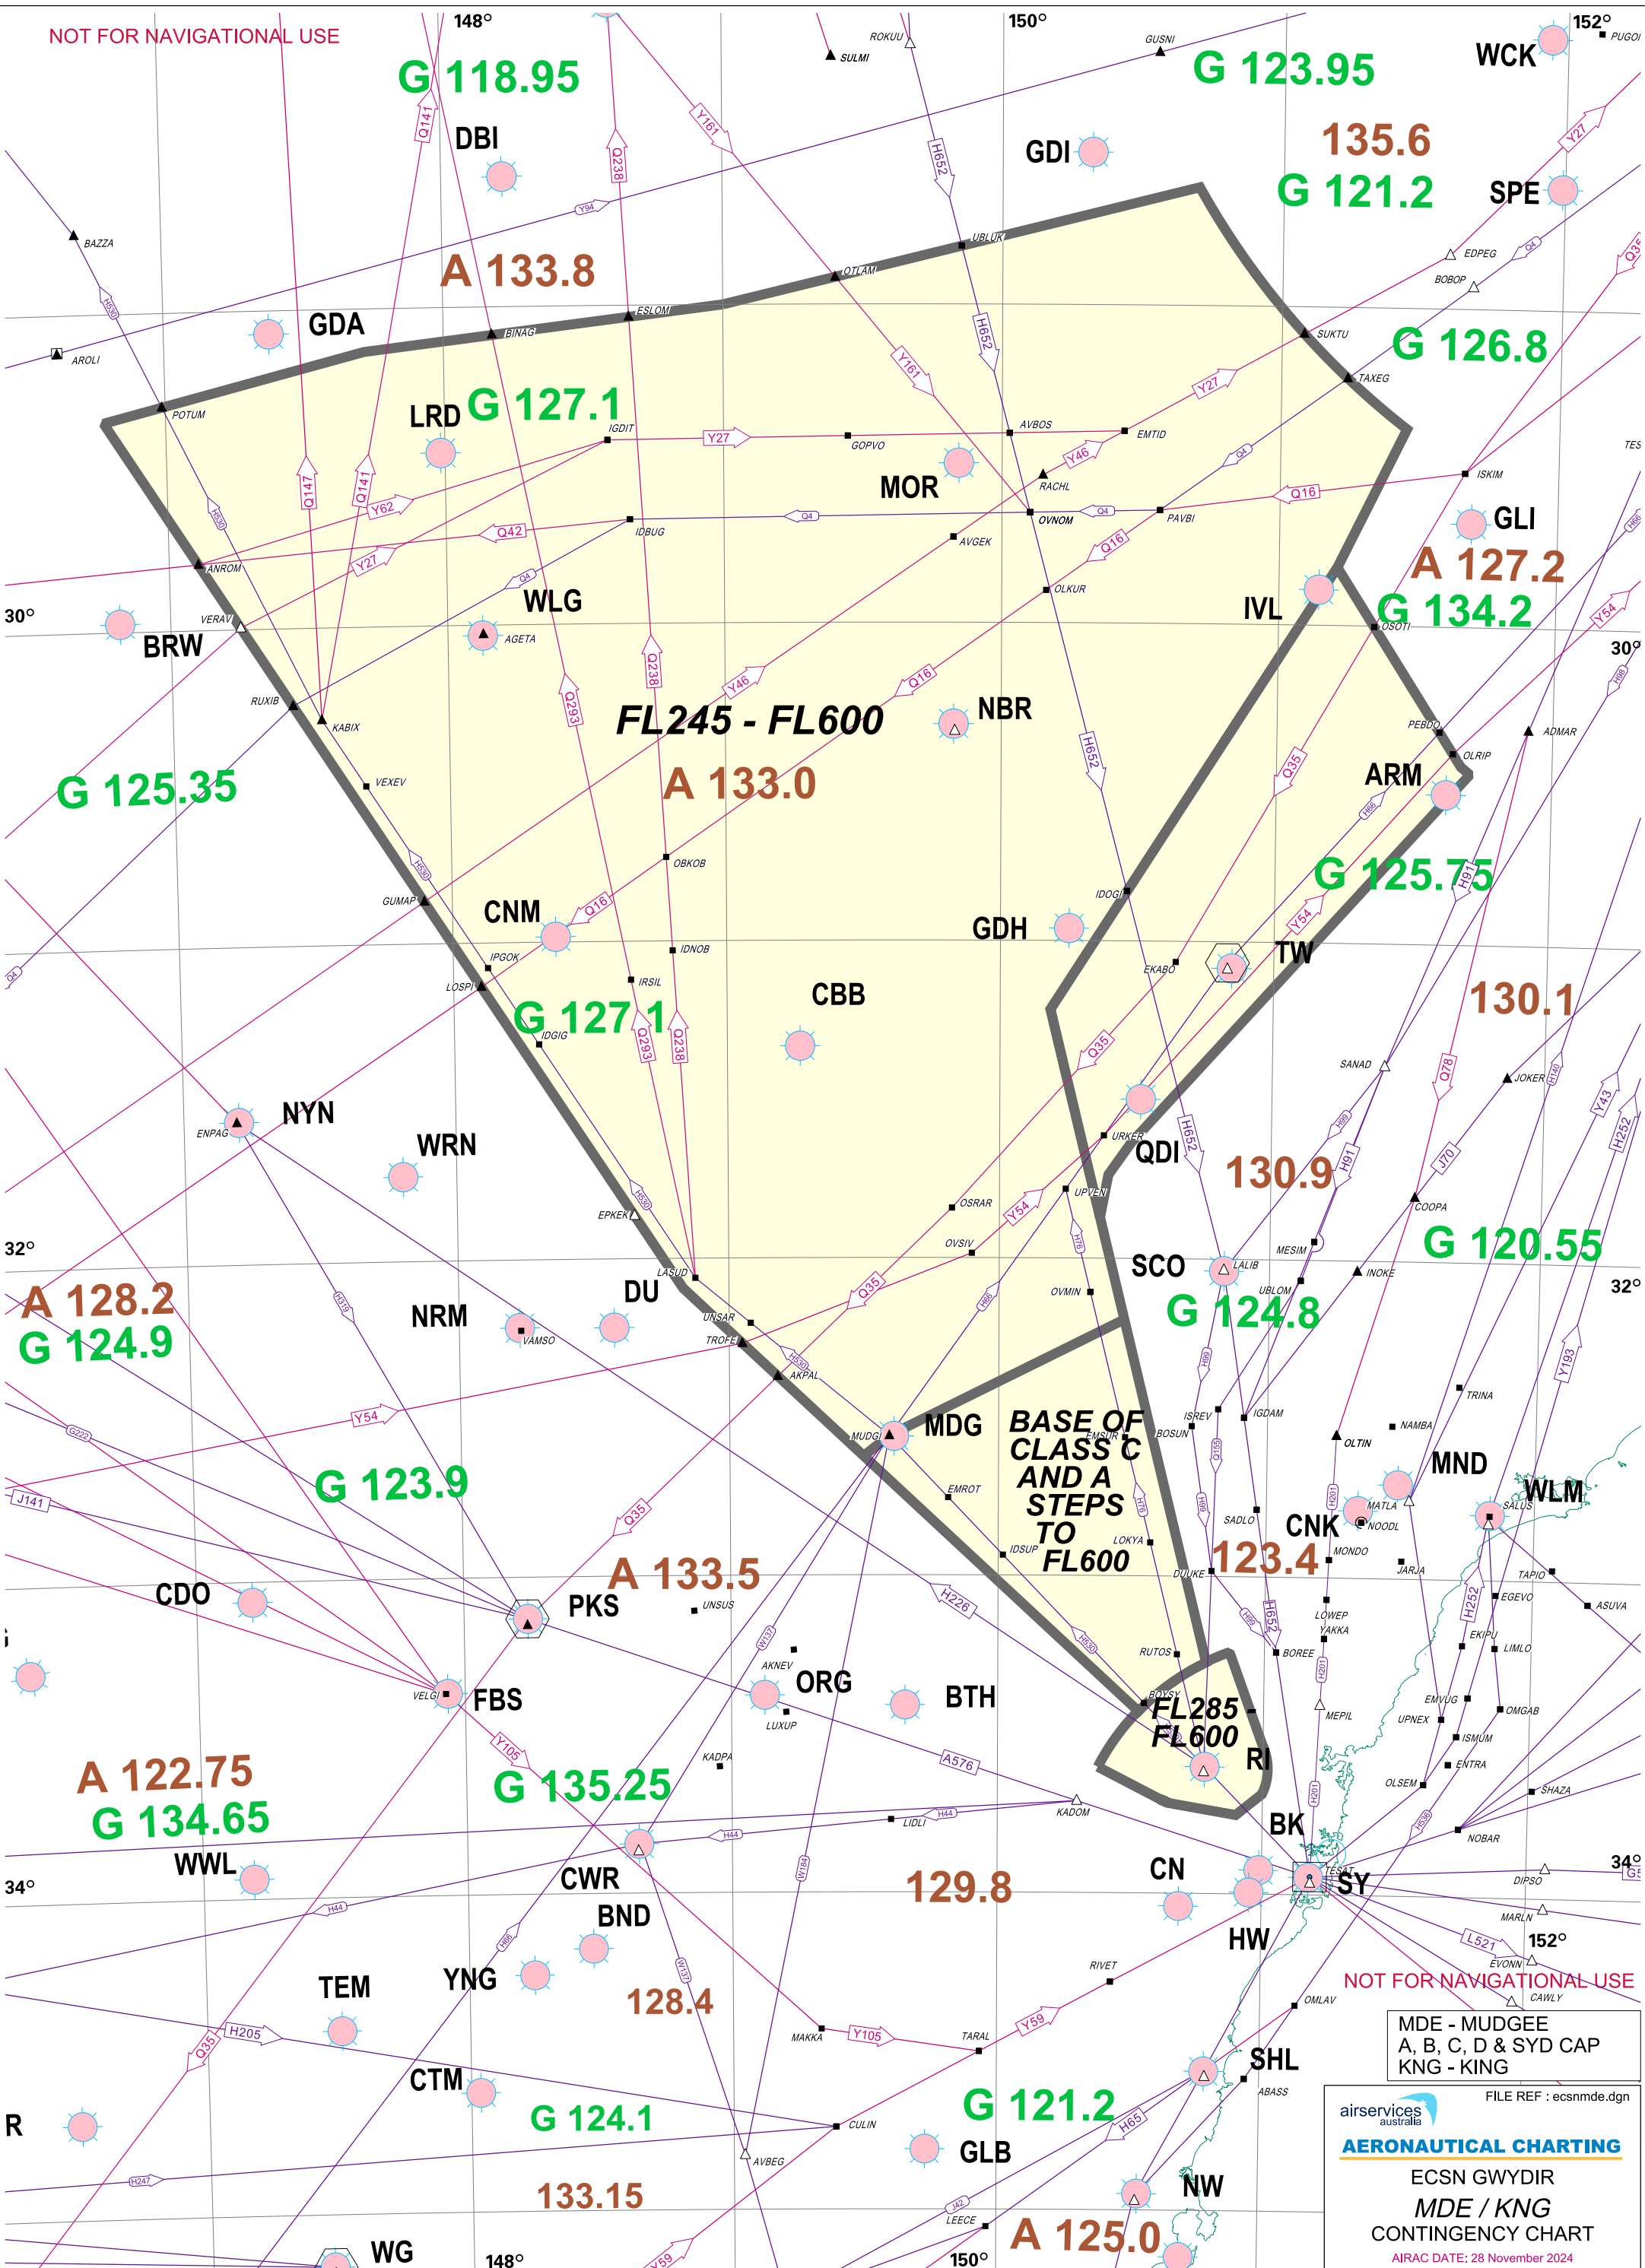

NOT FOR NAVIGATIONAL USE

**BASE OF CLASS C AND A STEPS TO FL600**

NOT FOR NAVIGATIONAL USE

MDE - MUDGEE  
 A, B, C, D & SYD CAP  
 KNG - KING

FILE REF : ecsnmde.dgn

airservices  
 australia

**AERONAUTICAL CHARTING**

ECSN GWYDIR  
 MDE / KNG  
 CONTINGENCY CHART

AIRAC DATE: 28 November 2024