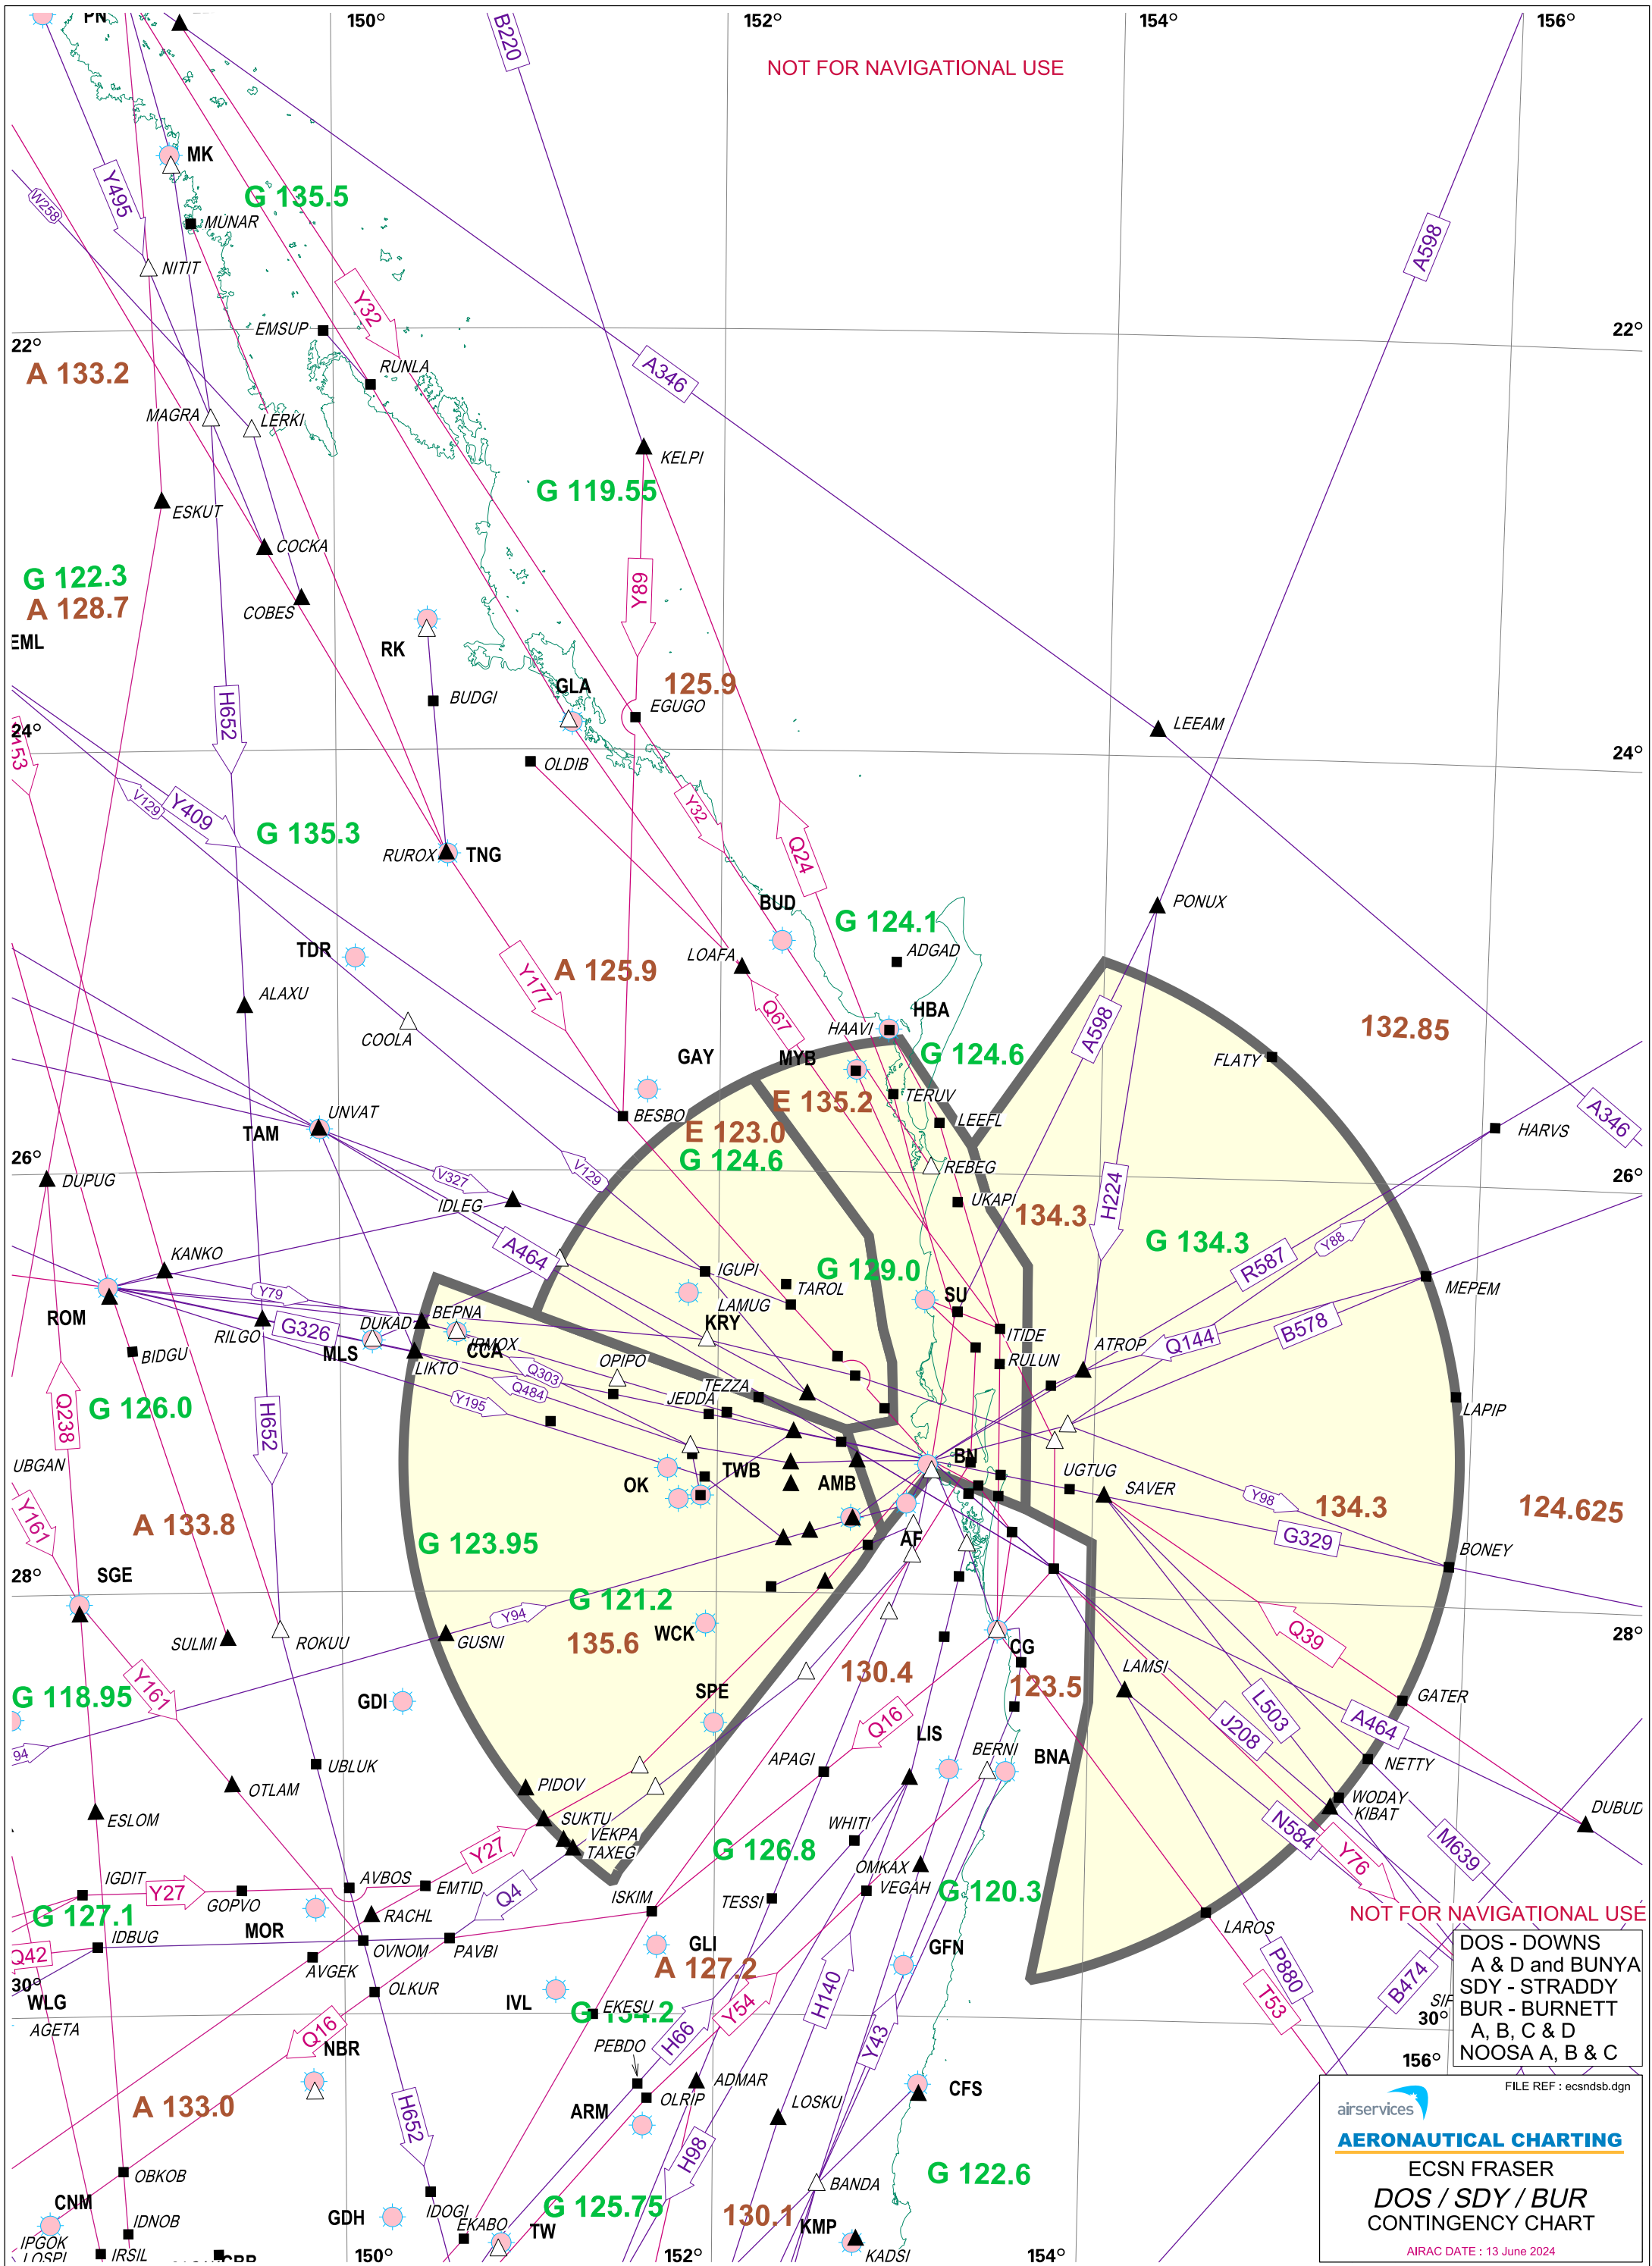

NOT FOR NAVIGATIONAL USE

NOT FOR NAVIGATIONAL USE

DOS - DOWNS
A & D and BUNYA
SDY - STRADY
BUR - BURNETT
A, B, C & D
NOOSA A, B & C

FILE REF : ecsnbs.dgn

airservices

AERONAUTICAL CHARTING

ECSN FRASER

DOS / SDY / BUR

CONTINGENCY CHART

AIRAC DATE : 13 June 2024