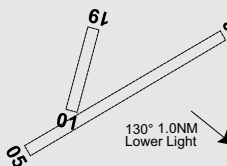

LOWER LIGHT

ELEV 55

FULL NOTAM SERVICE NOT AVBL

SA
343100S 1382525E
AD OPR Adelaide Tandem Skydiving Pty Ltd, 4158 Port Wakefield Rd,
Lower Light, SA, 5501. Email: info@adelaideskydiving.com.au. PH 0411
875 867. ARO 08 8261 4161. Website: www.adelaideskydiving.com.au.

UTC +9:30
VAR 8 DEG E

YLLT
UNCR

REMARKS

1. PPR.
2. AD Charges: $24 plus GST per landing.
3. No night landings or approaches for visiting ACFT.

HANDLING SERVICES AND FACILITIES

AVGAS - private installation. Not AVBL for resale.

PHYSICAL CHARACTERISTICS

01/19	15c	Unrated. Grass	WID 7
05/23	32c	Unrated. Gravel	WID 7

ATS AND AERODROME COMMUNICATION FACILITIES

FIA ADELAIDE CENTRE 130.45

LOCAL TRAFFIC REGULATIONS

1. Do not move off main RWY 05/23 due to drop off and lights. RWY 01/19 has truck tyres lining RWY edges.
2. ACFT landing RWY 05/23 are not to turn mid RWY. TAX to end of RWY to turn.

CTAF 126.7

ADDITIONAL INFORMATION

1. Windshear may be present undershoot RWY 19.
2. PJE OPS HJ, WI 2NM of AD. PJE ACFT broadcast OPS on 130.45.

CHARTS RELATED TO THE AERODROME

WAC 3458, 3459.