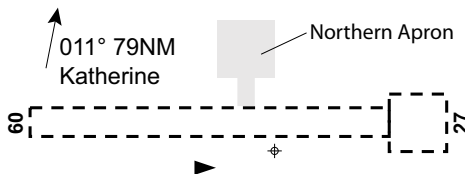

DELAMERE RANGE FACILITY

ELEV 730

AVFAX CODE 8026

NT

UTC +9:30

YDWF

154449S

1315510E

VAR 3 DEG E

MIL

AD OPR RAAF, AFTRSQN Delamere Weapons Range, RAAF Base Tindal, NT, 0853. PH General enquires 08 8977 0570. ARO 02 6200 4886.

REMARKS

1. Aerodrome HJ operations only.
2. OPS service FREQ 119.3 (CS, Delamere OPS).
3. CIV ACFT (excluding EMERG ACFT) shall not plan to use YDWF.
4. EMERG ACFT are to CTC Delamere Watchkeeper (AD OPR) for any usage, including planned, short notice or EMERG.

HANDLING SERVICES AND FACILITIES

Nil fuel AVBL.

METEOROLOGICAL INFORMATION PROVIDED

1. METAR/SPECI.
2. AWIS PH 08 7922 2504 - Report faults to BoM.

PHYSICAL CHARACTERISTICS

09/27 087 37c Unrated. Red gravel and clay WID 24

1. Suitable for B200 and C130.
2. C130 movements LTD wet WX.
3. RWY 09/27: full length to be used for deceleration due loose unbound aggregate APRX 10-30MM depth for majority of RWY length and change in SFC conditions (50M of no wearing course) APRX 250M FM THR RWY 27.
4. Airfield marker pattern 2 (day) AVBL O/R, CTC AD OPR. Orange panels at THR, cerise panels at TDZ.

ATS AND AERODROME COMMUNICATION FACILITIES

FIA BRISBANE CENTRE 122.6 On ground

CTAF 126.7

CHARTS RELATED TO THE AERODROME

WAC 3109.