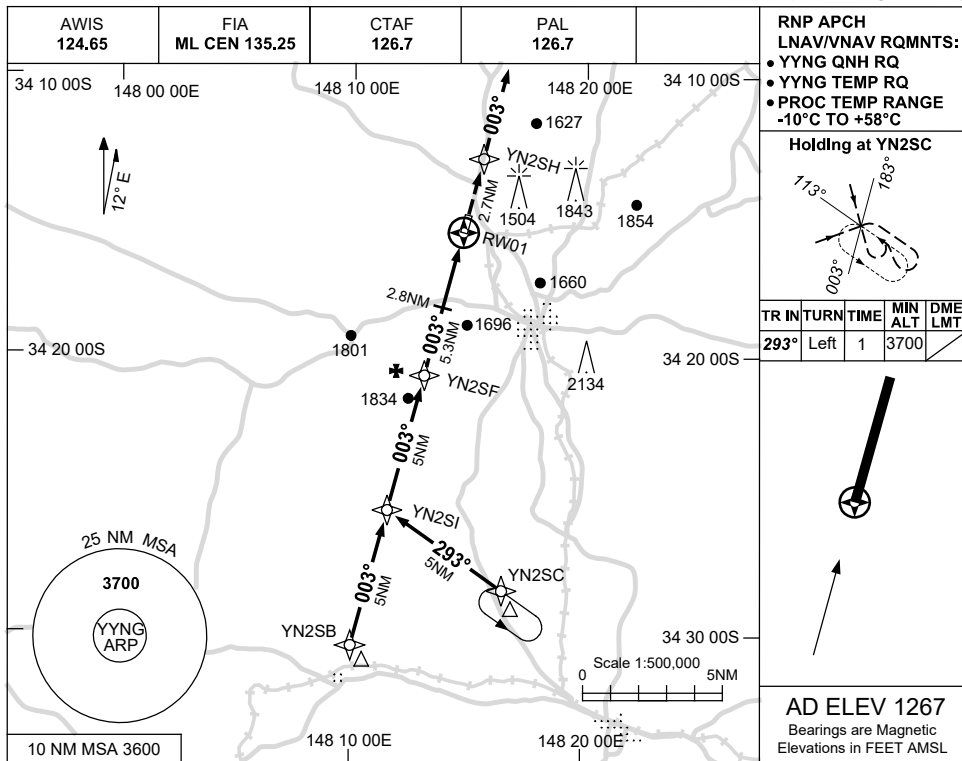

USE QNH

RNP RWY 01
YOUNG, NSW (YYNG)

15 JUN 2023

NOTES

CATEGORY	A	B	C	D
LNAV/VNAV	1920 (653-3.7)		NOT APPLICABLE	
LNAV	2120 (853-4.9)			
CIRCLING	2240 (973-2.4)			
ALTERNATE	(1473-4.4)			

Changes: CHART TITLE, PBN SPECIFICATION BOX, Editorial.