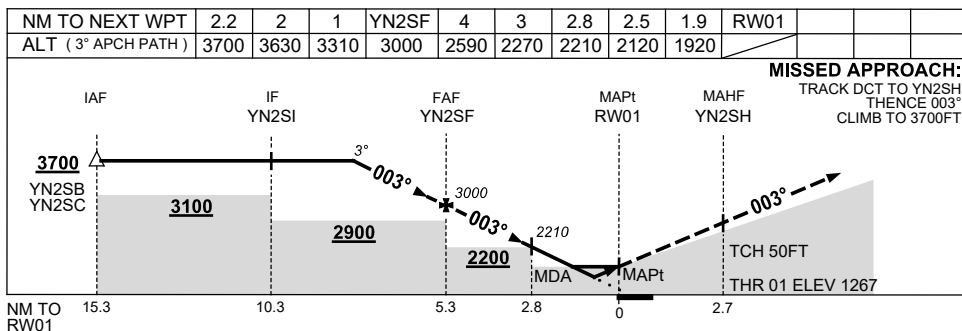

USE QNH

RNP RWY 01
YOUNG, NSW (YYNG)

15 JUN 2023

NOTES

CATEGORY	A	B	C	D
LNAV/VNAV	1920 (653-3.7)		NOT APPLICABLE	
LNAV	2120 (853-4.9)			
CIRCLING	2240 (973-2.4)			
ALTERNATE	(1473-4.4)			

Changes: CHART TITLE, PBN SPECIFICATION BOX, Editorial.