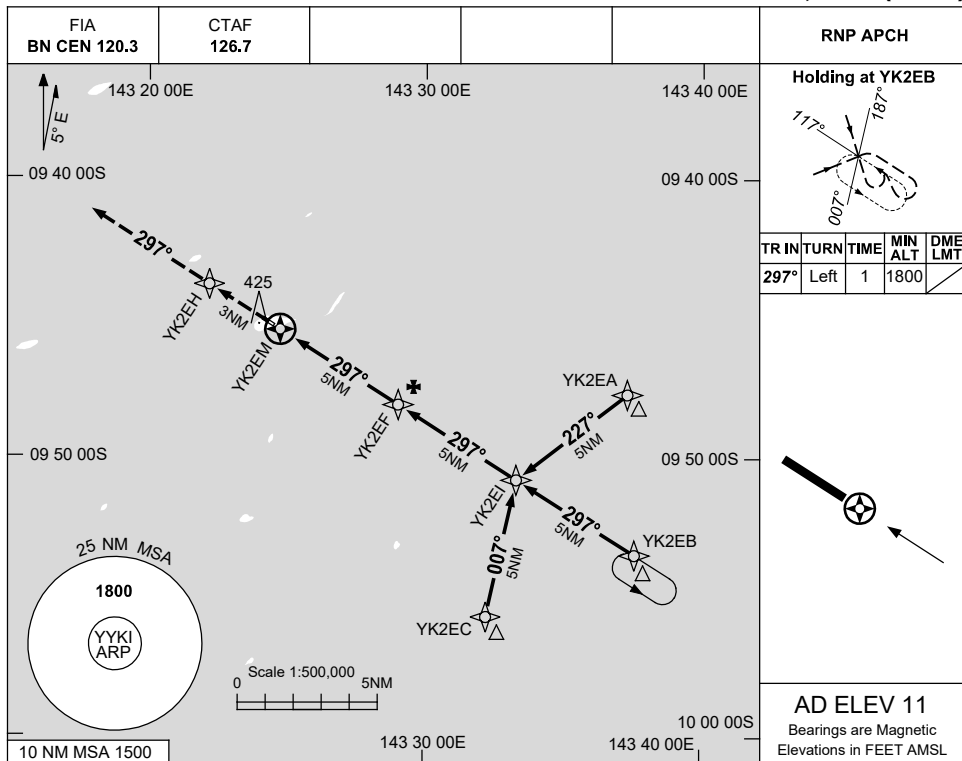

USE QNH

RNP E

13 JUN 2024

YORKE ISLAND, QLD (YYKI)

NM TO NEXT WPT	YK2EM	2.1	3	4	YK2EF	0.2			
ALT (3° APCH PATH)		820	1100	1420	1740	1800			

**NOTES**

CATEGORY	A	B	C	D
CIRCLING	820 (809-2.4)		NOT APPLICABLE	
ALTERNATE	(1309-4.4)			