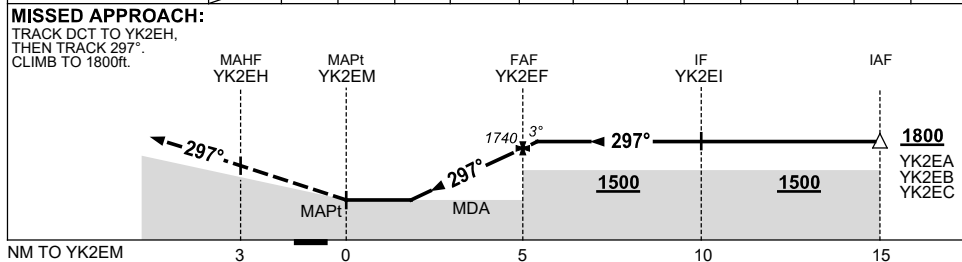

USE QNH

RNP E

13 JUN 2024

YORKE ISLAND, QLD (YYKI)

NM TO NEXT WPT	YK2EM	2.1	3	4	YK2EF	0.2			
ALT (3° APCH PATH)		820	1100	1420	1740	1800			

**NOTES**

CATEGORY	A	B	C	D
CIRCLING	820 (809-2.4)		NOT APPLICABLE	
ALTERNATE	(1309-4.4)			