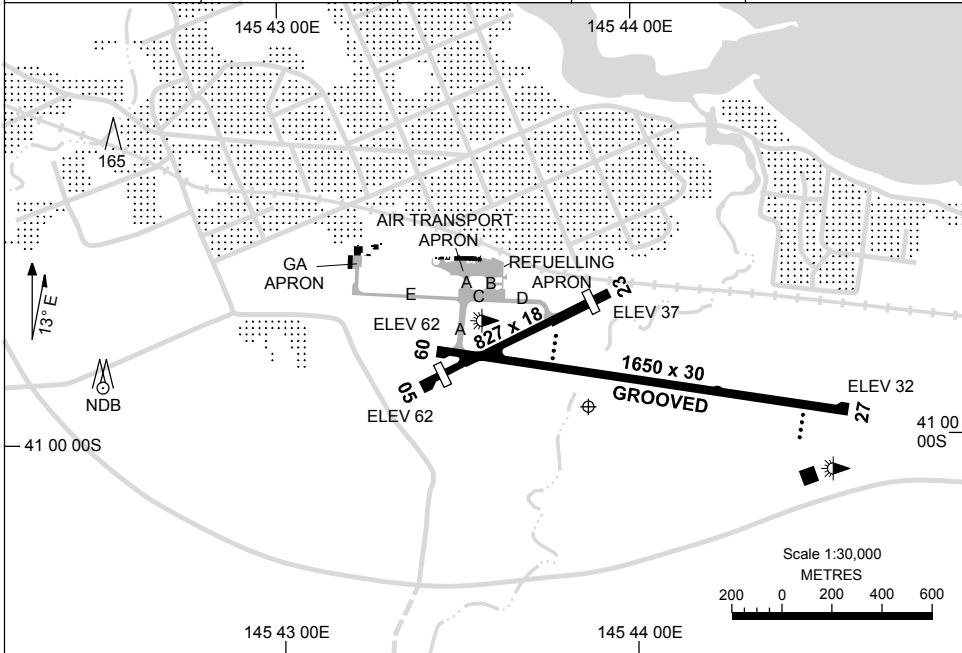

23 MAR 2023

AD ELEV 63
40 59 56S 145 43 52E

AERODROME CHART
WYNYARD, TAS (YWYY)

AWIS 133.35	FIA ML CEN 122.6	CTAF+AFRU 126.9	AFRU+PAL 126.9	Bearings are Magnetic Elevations in FEET AMSL
----------------	---------------------	--------------------	-------------------	--

RWY	AERODROME LIGHTING	
		TAXIWAY : BLUE EDGE
09 ⁰⁸⁶	PAPI 3.0° 41FT LIRL	
266 27	PAPI 3.0° 41FT LIRL	
05 ⁰⁵¹	NIL	
231 23	NIL	

NOTES

1. AWIS REQUIRES 1 SEC PULSE TO ACTIVATE.

Changes: AD ELEV, RWY 09 THR ELEV, RWY 05 THR ELEV.