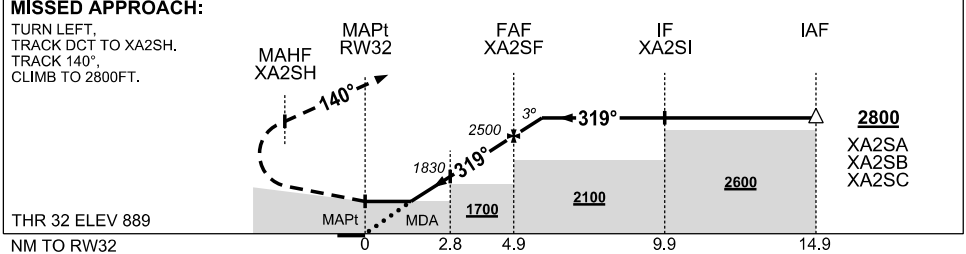

30 NOV 2023

USE QNH

RNP RWY 32
WOODIE WOODIE, WA (YWWI)

NM TO NEXT WPT	RW32	1.6	2	3	4	XA2SF	1			
ALT (3° APCH PATH)		1440	1570	1890	2210	2500	2800			

NOTES

CATEGORY	A	B	C	D
LNAV	1440 (551-3.1)			NOT APPLICABLE
CIRCLING *	1610 (721-2.4)		1770 (881-4.0)	
ALTERNATE	(1221-4.4)		(1381-6.0)	

- MAX IAS:
MAP TURN 210KT
- NO CIRCLING
EAST OF RWY
14/32
- CAUTION: YCNF
PROCS ADJACENT
TO E

Changes: CHART TITLE, EDITORIAL

WWIGN02-177