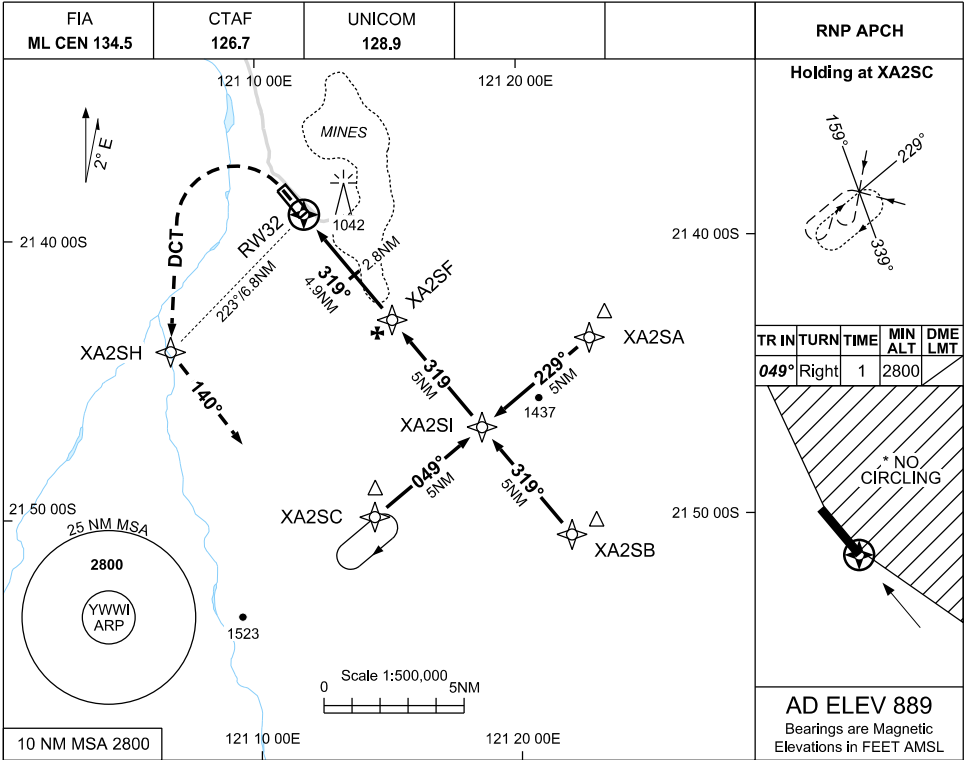

30 NOV 2023

USE QNH

RNP RWY 32
WOODIE WOODIE, WA (YWWI)

NM TO NEXT WPT	RW32	1.6	2	3	4	XA2SF	1			
ALT (3° APCH PATH)		1440	1570	1890	2210	2500	2800			

NOTES

CATEGORY	A	B	C	D
LNAV	1440 (551-3.1)			NOT APPLICABLE
CIRCLING *	1610 (721-2.4)		1770 (881-4.0)	
ALTERNATE	(1221-4.4)		(1381-6.0)	

- MAX IAS:
MAP TURN 210KT
- NO CIRCLING
EAST OF RWY
14/32
- CAUTION: YCNF
PROCS ADJACENT
TO E

Changes: CHART TITLE, EDITORIAL

WWIGN02-177