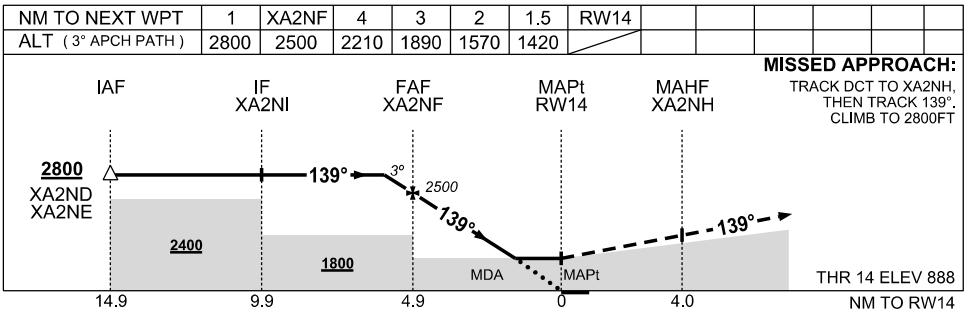

30 NOV 2023

USE QNH

RNP RWY 14
WOODIE WOODIE, WA (YWWI)

CATEGORY	A	B	C	D
LNAV	1420 (531-3.0)			NOT APPLICABLE
CIRCLING *	1610 (721-2.4)		1770 (881-4.0)	
ALTERNATE	(1221-4.4)		(1381-6.0)	

- NOTES**
- *1. NO CIRCLING EAST OF RWY 14/32
 2. CAUTION: YCNF PROCS ADJACENT TO E