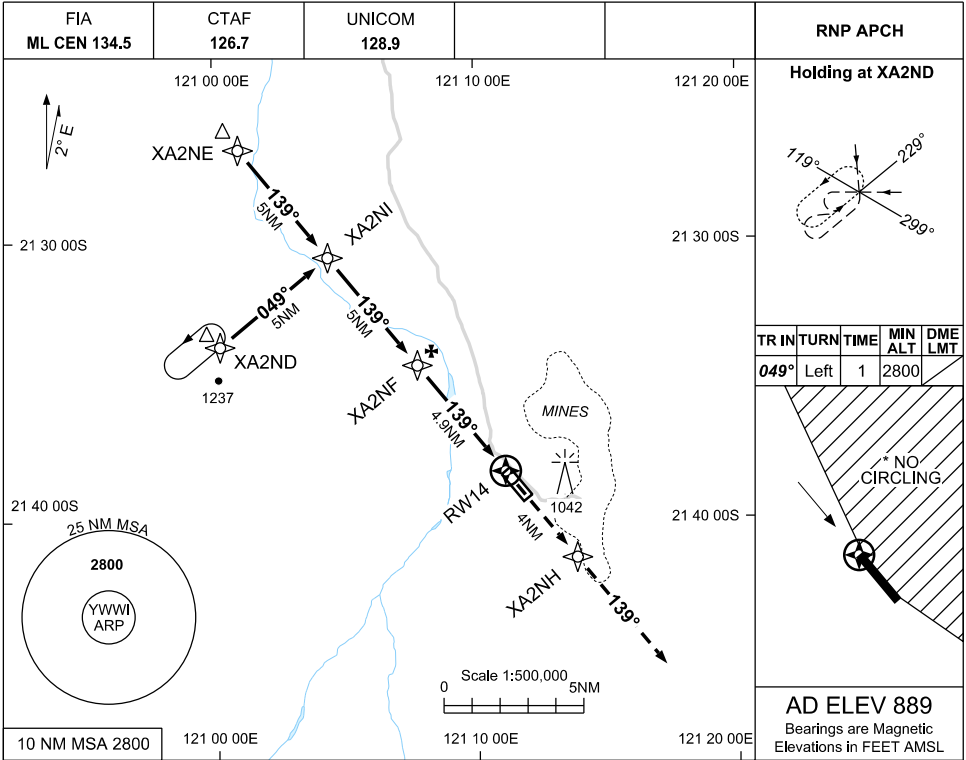

30 NOV 2023

USE QNH

RNP RWY 14
WOODIE WOODIE, WA (YWWI)

CATEGORY	A	B	C	D
LNAV	1420 (531-3.0)			NOT APPLICABLE
CIRCLING *	1610 (721-2.4)		1770 (881-4.0)	
ALTERNATE	(1221-4.4)		(1381-6.0)	

- NOTES**
- *1. NO CIRCLING EAST OF RWY 14/32
 2. CAUTION: YCNF PROCS ADJACENT TO E

Changes: CHART TITLE, EDITORIAL

WWIGN01-177