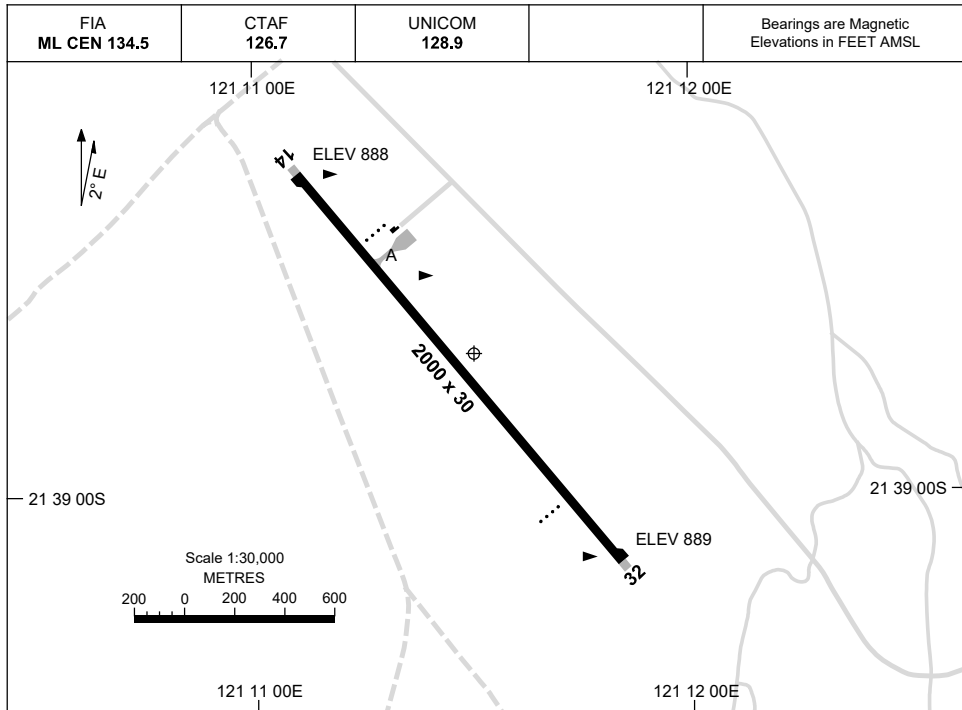

23 MAR 2023

AD ELEV 889
21 38 43S 121 11 30E

AERODROME CHART
WOODIE WOODIE, WA (YWWI)

RWY	AERODROME LIGHTING
	RL : PTBL (EMERG ONLY, 90 MIN PN TO ARO)
14 <small>139</small>	PAPI 3.0° 48FT PTBL
<small>319</small> 32	PAPI 3.0° 48FT PTBL

NOTES

1. FIA FREQ 134.5 NOT AVBL ON GROUND.
2. PAPI - MANUAL ACTIVATION. 30 MIN PN (ARO 08 9460 7037).

Changes: AD ELEV, THR ELEV

WWIAD01-174