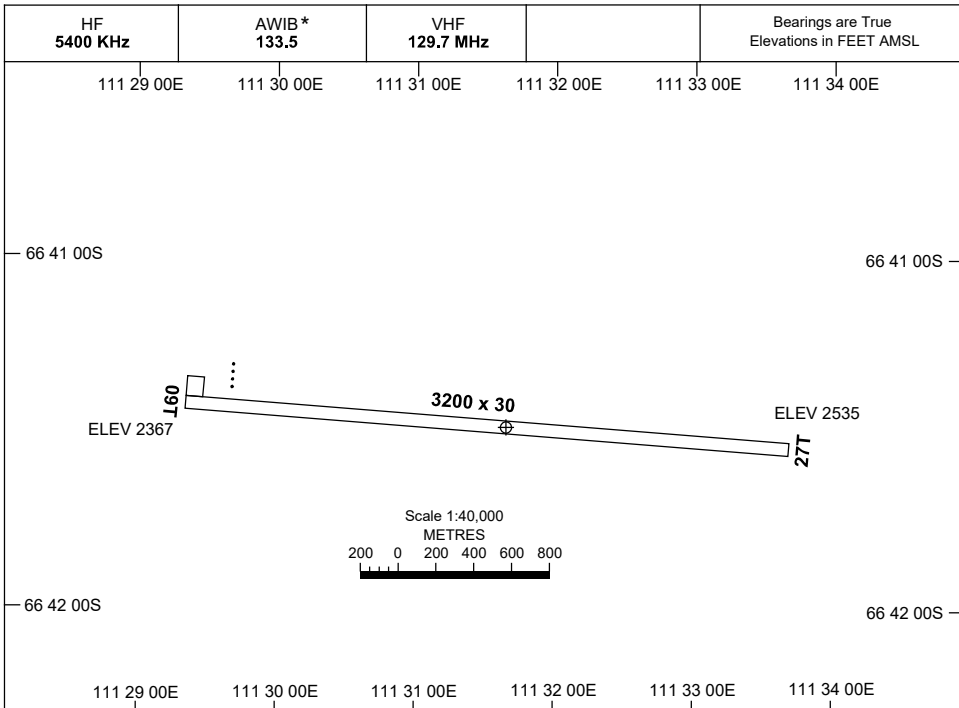

21 MAR 2024

AD ELEV 2543  
66 41 29S 111 31 38E

**AERODROME CHART**  
**WILKINS RUNWAY, ANTARCTICA (YWKS)**

	<b>AERODROME LIGHTING</b>
<b>RWY</b>	RL : NIL
<b>09T</b> <small>094T</small> <b>274T</b> <b>27T</b>	PAPI LEFT SIDE 43FT NIL

**NOTES**

\* 1. AWIB PILOT ACTIVATED BY 3 CLICKS/5 SECS.

Changes: FROM SUP H61/23.

WKSAD01-178