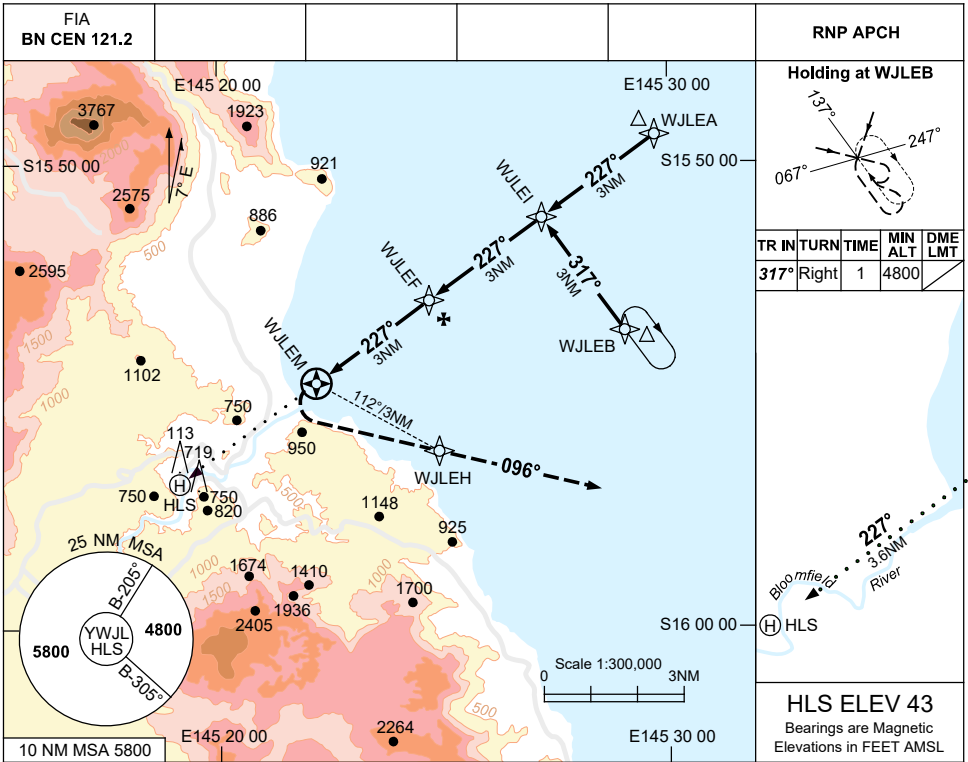

# FOR CASA APPROVED OPERATORS ONLY

USE QNH

RNP 227

24 MAR 2022

WUJAL WUJAL, QLD (YWJL)

## NOTES

<b>CATEGORY</b>	<b>H</b>
GNSS (VAA)	<b>1350 (1307-5.0)</b>
ALTERNATE	NOT APPLICABLE

- KEY LEAD-IN FEATURE IS BLOOMFIELD RIVER.
- COLOUR: SEE SPEC NOTICES.

Changes: CHART TITLE, PBN SPECIFICATION BOX.