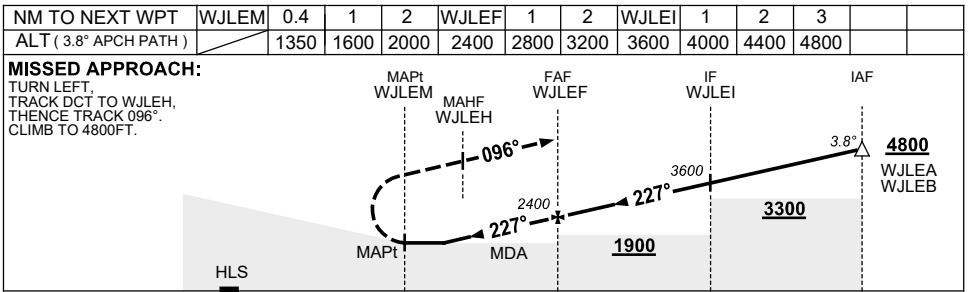

# FOR CASA APPROVED OPERATORS ONLY

USE QNH

RNP 227

24 MAR 2022

WUJAL WUJAL, QLD (YWJL)

## NOTES

<b>CATEGORY</b>	<b>H</b>
GNSS (VAA)	<b>1350 (1307-5.0)</b>
ALTERNATE	NOT APPLICABLE

- KEY LEAD-IN FEATURE IS BLOOMFIELD RIVER.
- COLOUR: SEE SPEC NOTICES.

Changes: CHART TITLE, PBN SPECIFICATION BOX.