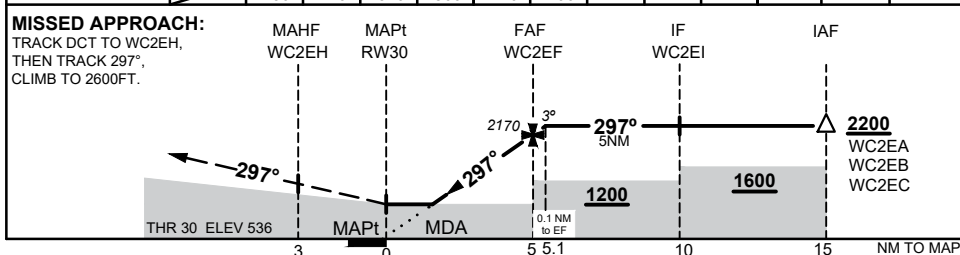

1 DEC 2022

NM TO NEXT WPT	RW30	1.7	2	3	4	WC2EF	0.1				
ALT (3° APCH PATH)		1130	1220	1540	1860	2170	2200				

CATEGORY	A	B	C	D
LNAV	1130 (594 - 3.4)			NOT APPLICABLE
CIRCLING	1270 (734 - 2.4)		1370 (834 - 4.0)	
ALTERNATE	(1234 - 4.4)		(1334 - 6.0)	

NOTES
1. MAX IAS:
INITIAL : 210KTS

Changes: CHART TITLE, WPT IDENTs, Editorial

WHCGN02-173