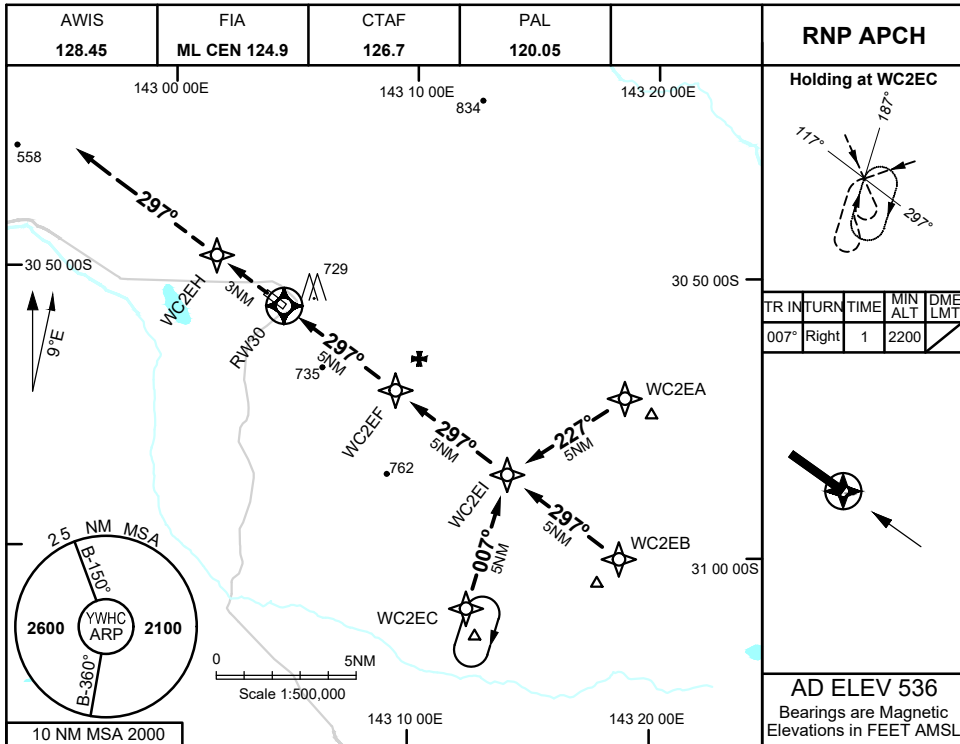

1 DEC 2022

NM TO NEXT WPT	RW30	1.7	2	3	4	WC2EF	0.1				
ALT (3° APCH PATH)		1130	1220	1540	1860	2170	2200				

CATEGORY	A	B	C	D
LNAV	1130 (594 - 3.4)			NOT APPLICABLE
CIRCLING	1270 (734 - 2.4)		1370 (834 - 4.0)	
ALTERNATE	(1234 - 4.4)		(1334 - 6.0)	

NOTES
1. MAX IAS:
INITIAL : 210KTS

Changes: CHART TITLE, WPT IDENTs, Editorial

WHCGN02-173