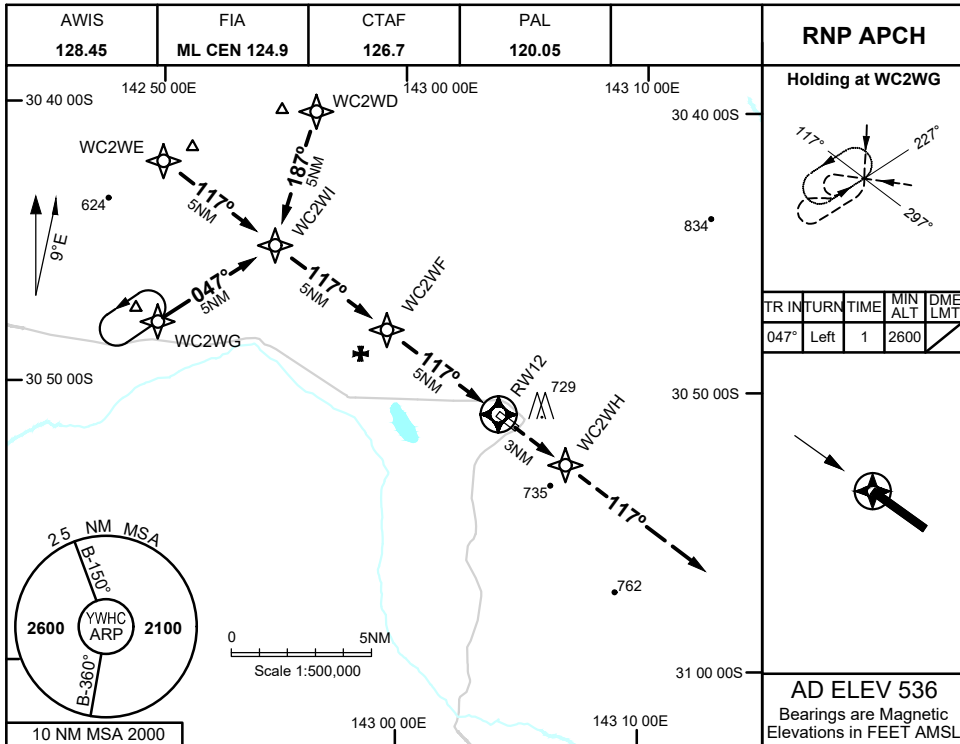

RNP RWY 12
WHITE CLIFFS, NSW (YWHC)

1 DEC 2022

NM TO NEXT WPT	1.4	1	WC2WF	4	3	2	1.4	RW12					
ALT (3° APCH PATH)	2600	2480	2160	1840	1520	1210	1030						

CATEGORY	A	B	C	D
LNAV	1030 (518 - 2.9)			NOT APPLICABLE
CIRCLING	1270 (734 - 2.4)		1370 (834 - 4.0)	
ALTERNATE	(1234 - 4.4)		(1334 - 6.0)	

NOTES
 1. MAX IAS:
 INITIAL : 210KTS

Changes: CHART TITLE, WPT IDENTs, HOLDING SECTORS, Editorial

WHCGN01-173