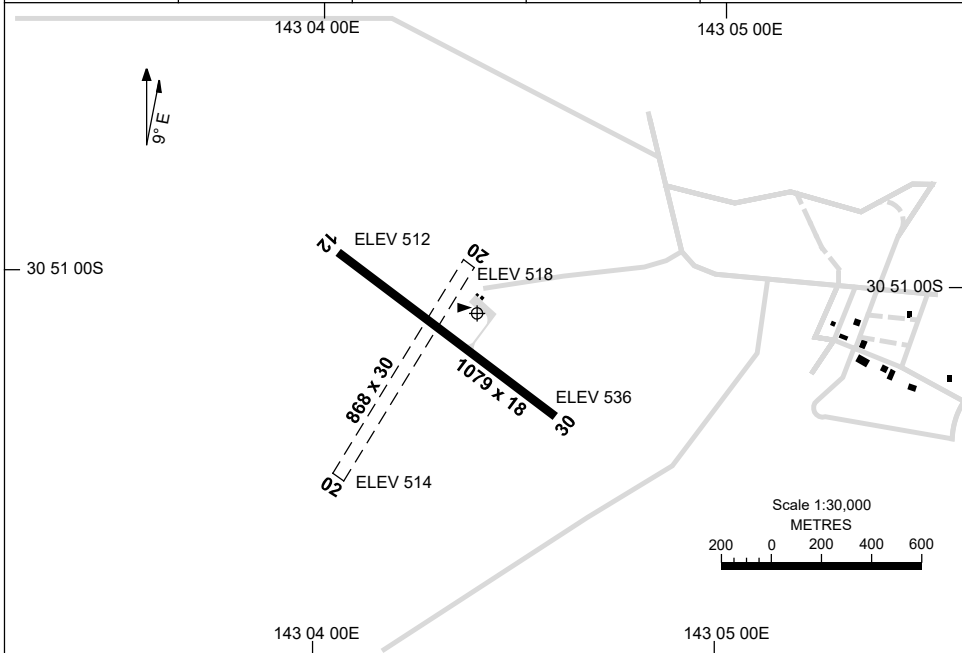

7 SEP 2023

AD ELEV 536
30 51 05S 143 04 24E

AERODROME CHART
WHITE CLIFFS, NSW (YWHC)

AWIS 128.45	FIA ML CEN 124.9	CTAF 126.7	PAL 120.05	Bearings are Magnetic Elevations in FEET AMSL
----------------	---------------------	---------------	---------------	--

RWY	AERODROME LIGHTING	
		TAXIWAY : BLUE EDGE RL : PAL 120.05, SDBY (15 MIN PN) for MEDI FLIGHTS only
12 ¹¹⁷	LIRL	
²⁹⁷ 30	LIRL	
02 ^{NIL}	NIL	
^{NIL} 20	NIL	

NOTES

1. AWIS PHONE 02 9353 6458.
2. ML CEN FIA 124.9 AVBL ABV 3500FT.