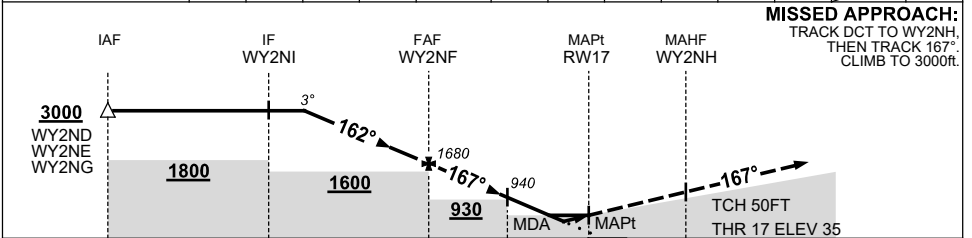

USE QNH

RNP RWY 17
WHYALLA, SA (YWHA)

28 NOV 2024

NM TO NEXT WPT	4.2	3	2	1	WY2NF	4	3	2.7	2	1.6	1	RW17
ALT (3° APCH PATH)	3000	2630	2310	2000	1680	1360	1040	940	720	600	400	

MISSED APPROACH:
TRACK DCT TO WY2NH,
THEN TRACK 167°,
CLIMB TO 3000ft.

CATEGORY	A	B	C	D
LNAV/VNAV	400 (365-2.0)			NOT APPLICABLE
LNAV	600 (559-3.2)			
CIRCLING *	710 (669-2.4)		1240 (1199-4.0)	
ALTERNATE	(1169-4.4)		(1699-6.0)	

*2. NO CIRCLING IN SECTOR WEST OF RWY 17 / 35 AND SOUTH OF RWY 05 / 23.
*3. CLR RQ WHEN RESTRICTED AREAS ACT.