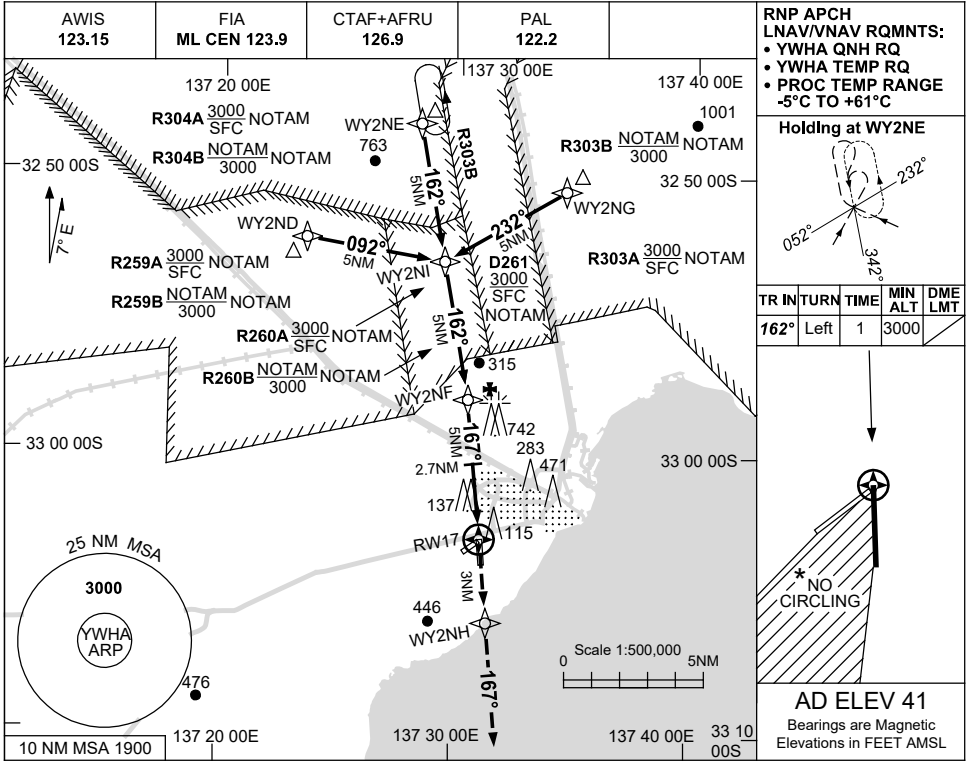

USE QNH

RNP RWY 17
WHYALLA, SA (YWHA)

28 NOV 2024

NM TO NEXT WPT	4.2	3	2	1	WY2NF	4	3	2.7	2	1.6	1	RW17
ALT (3° APCH PATH)	3000	2630	2310	2000	1680	1360	1040	940	720	600	400	

MISSED APPROACH:
TRACK DCT TO WY2NH,
THEN TRACK 167°,
CLIMB TO 3000ft.

CATEGORY	A	B	C	D
LNAV/VNAV	400 (365-2.0)			NOT APPLICABLE
LNAV	600 (559-3.2)			
CIRCLING *	710 (669-2.4)		1240 (1199-4.0)	
ALTERNATE	(1169-4.4)		(1699-6.0)	

*2. NO CIRCLING IN SECTOR WEST OF RWY 17 / 35 AND SOUTH OF RWY 05 / 23.
*3. CLR RQ WHEN RESTRICTED AREAS ACT.