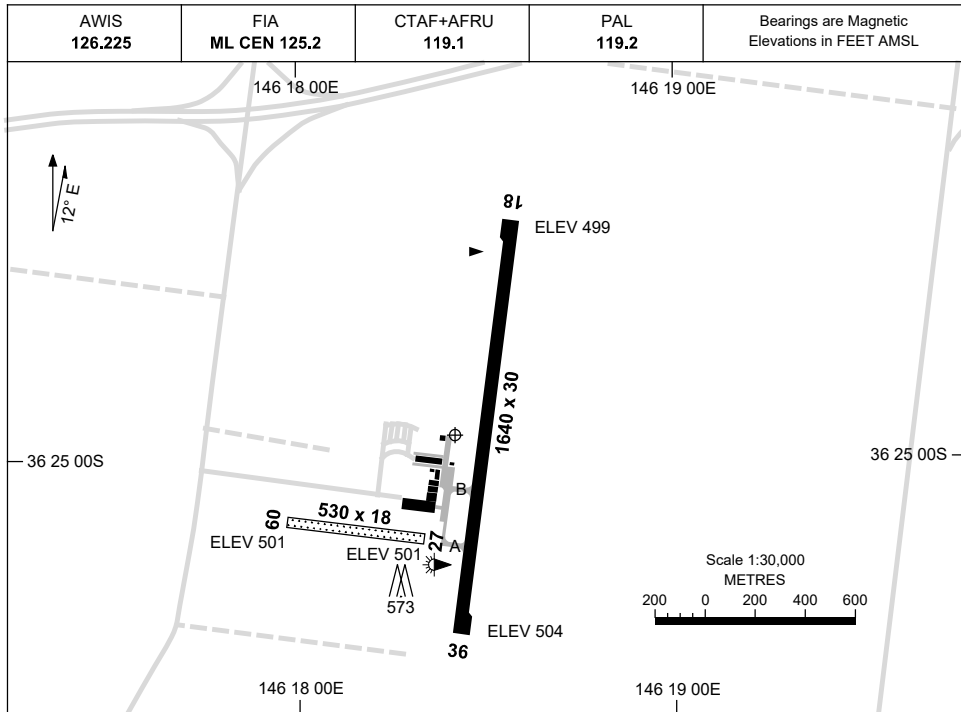

30 NOV 2023

AD ELEV 504
36 24 57S 146 18 25E

AERODROME CHART
WANGARATTA, VIC (YWGT)

AERODROME LIGHTING	
RWY	TAXIWAY : BLUE EDGE RL : PAL 119.2
18 <small>177</small>	LIRL
<small>357</small> 36	LIRL
09 <small>086</small>	NIL
<small>266</small> 27	NIL

NOTES

1. FIA FREQ 125.2 AVBL CIRCUIT AREA.

Changes: THR ELEV, TWY, TERMINAL BUILDINGS, Editorial.

WGTD01-177