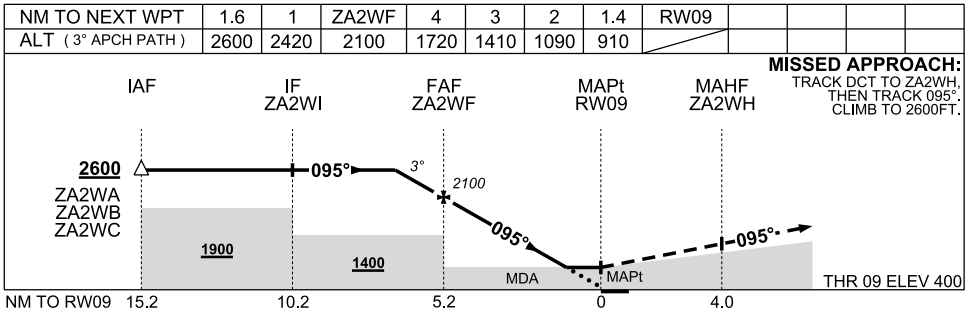

USE QNH PORT HEDLAND / WODGINA, WA (YWGA)

RNP RWY 09

5 SEP 2024

NOTES

- MAX IAS :
INITIAL : 210KT
- NO CIRCLING
SOUTH OF
RWY 09/27

CATEGORY	A	B	C	D
LNAV	910 (510-3.0)			NOT APPLICABLE
CIRCLING *	1010 (599-2.4)		1110 (699-4.0)	
ALTERNATE	(1099-4.4)		(1199-6.0)	