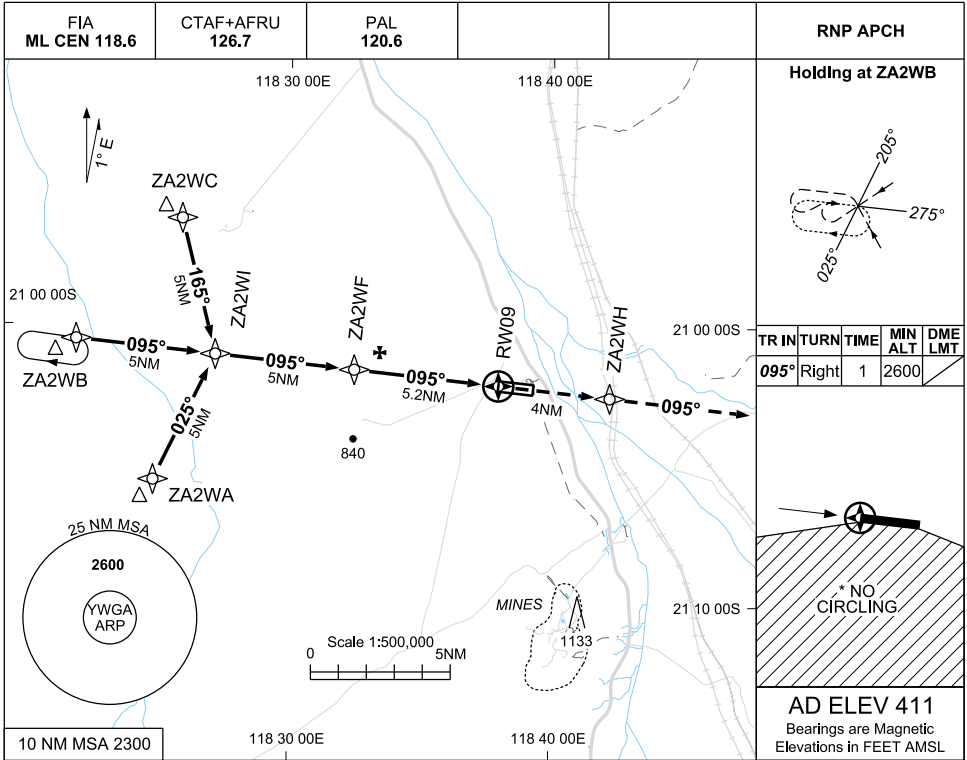

USE QNH PORT HEDLAND / WODGINA, WA (YWGA)

RNP RWY 09

5 SEP 2024

NOTES

- MAX IAS :
INITIAL : 210KT
- NO CIRCLING
SOUTH OF
RWY 09/27

CATEGORY	A	B	C	D
LNAV	910 (510-3.0)			NOT APPLICABLE
CIRCLING *	1010 (599-2.4)		1110 (699-4.0)	
ALTERNATE	(1099-4.4)		(1199-6.0)	