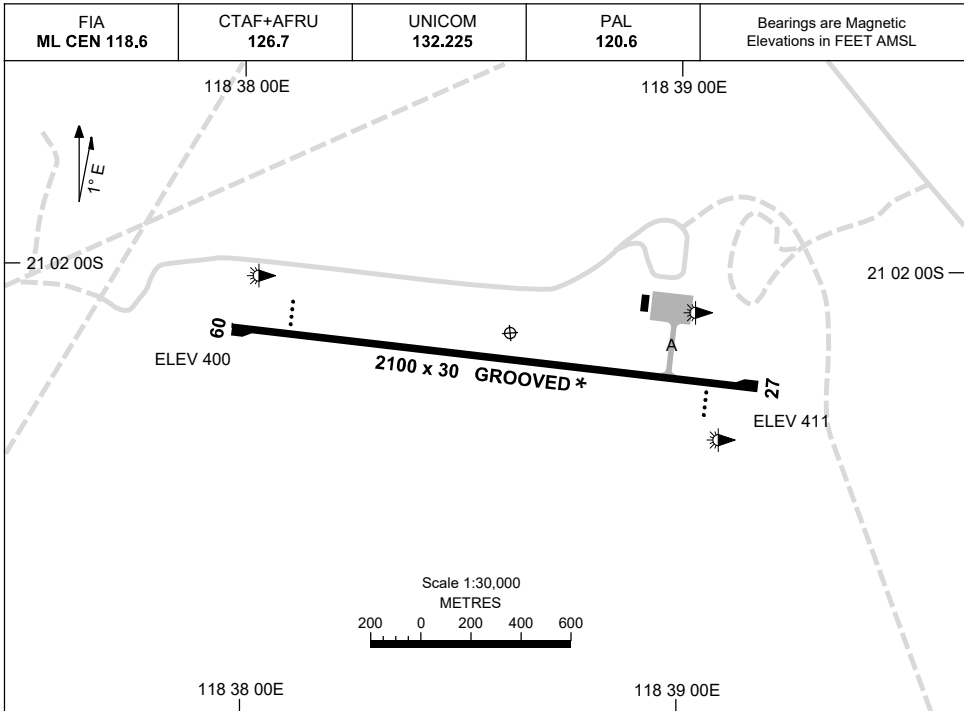

5 SEP 2024

AD ELEV 411
21 02 09S 118 38 37E

AERODROME CHART
PORT HEDLAND/WODGINA, WA (YWGA)

	AERODROME LIGHTING
RWY	TWY : BLUE EDGE RL : PAL 120.6 , SDBY (2 MIN)
09 <small>095</small>	PAPI LEFT SIDE 3.0° 53FT LIRL PTBL
<small>275</small> 27	PAPI LEFT SIDE 3.0° 53FT LIRL PTBL

NOTES

- * 1. RWY GROOVED - 30M WIDE.
- 2. UNICOM CALL SIGN "WODGINA UNICOM".
AVBL FOR SCHEDULED MOVEMENTS.
- 3. FIA FREQ 118.6 AVBL IN CIRCUIT AREA.
- 4. RWY 09/27 PTBL LIGHTING AVBL WITH 2HR PN.

Changes: RWY 27 THR ELEV, AD ELEV.