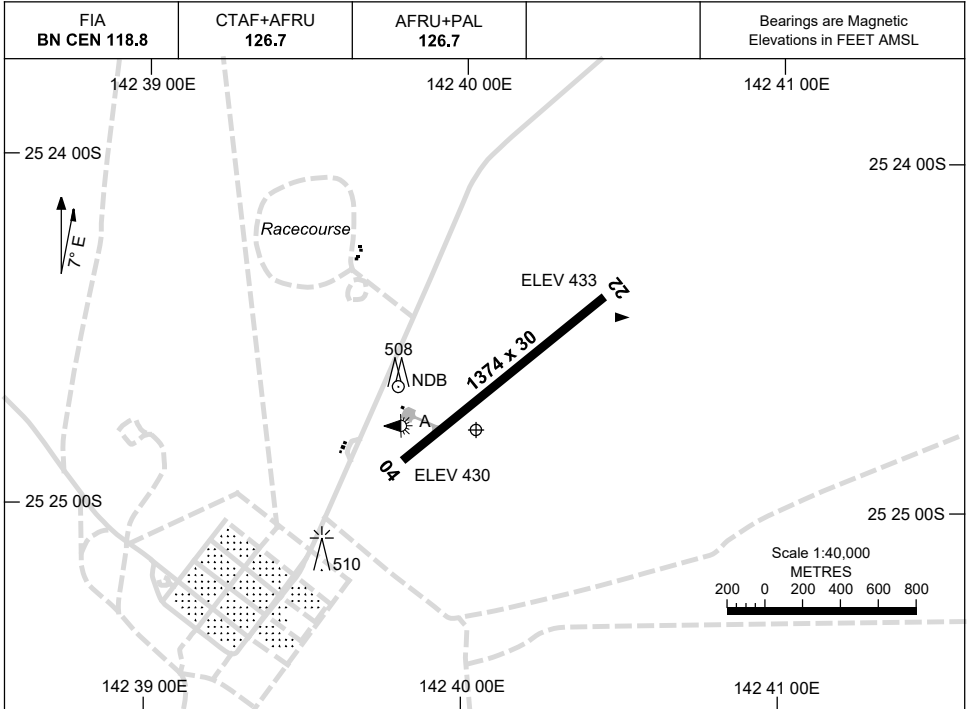

15 JUN 2023

AD ELEV 452
25 24 47S 142 40 02E

AERODROME CHART
WINDORAH, QLD (YWDH)

	AERODROME LIGHTING
RWY	RL : AFRU+PAL 126.7 , SDBY (MANUAL ACT, 30 MIN PIN)
04 <small>043</small>	LIRL
<small>223</small> 22	LIRL

NOTES

1. FIA FREQ 118.8 AVBL 10,500FT.

Changes: MAG VAR.

WDHAD01-175