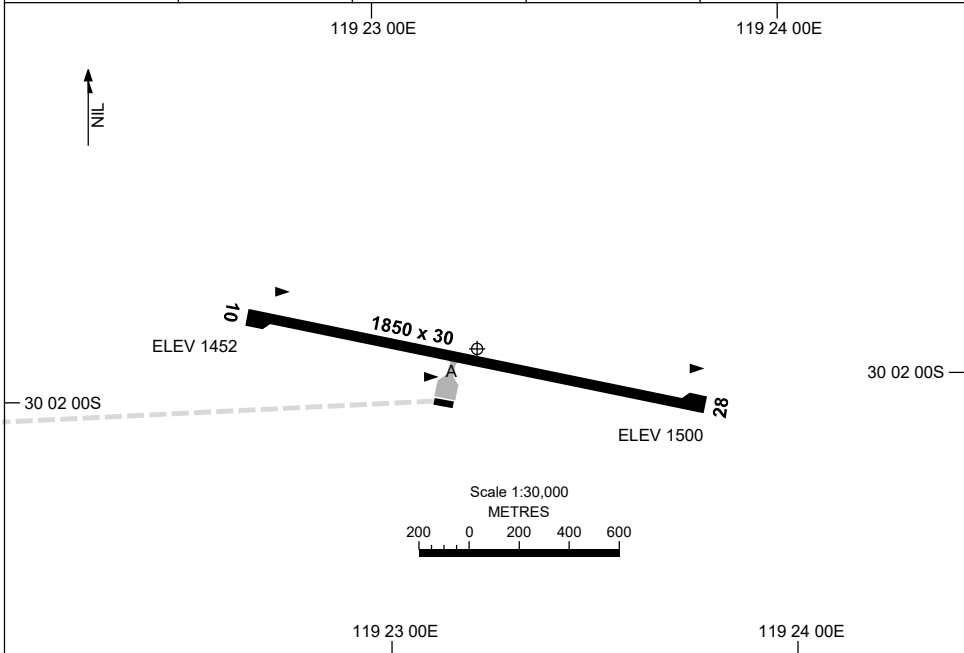

5 SEP 2024

AD ELEV 1502
30 01 55S 119 23 14E

AERODROME CHART
WINDARLING, WA (YWDG)

FIA ML CEN 123.4	CTAF + AFRU 126.7			Bearings are Magnetic Elevations in FEET AMSL
---------------------	----------------------	--	--	--

RWY	AERODROME LIGHTING
	RL : PTBL (EMERG ONLY, 90 MIN PN)
10 ¹⁰³	PTBL
²⁸³ 28	PTBL

NOTES

Changes: RWY 10 THR ELEV.

WDGAD01-180