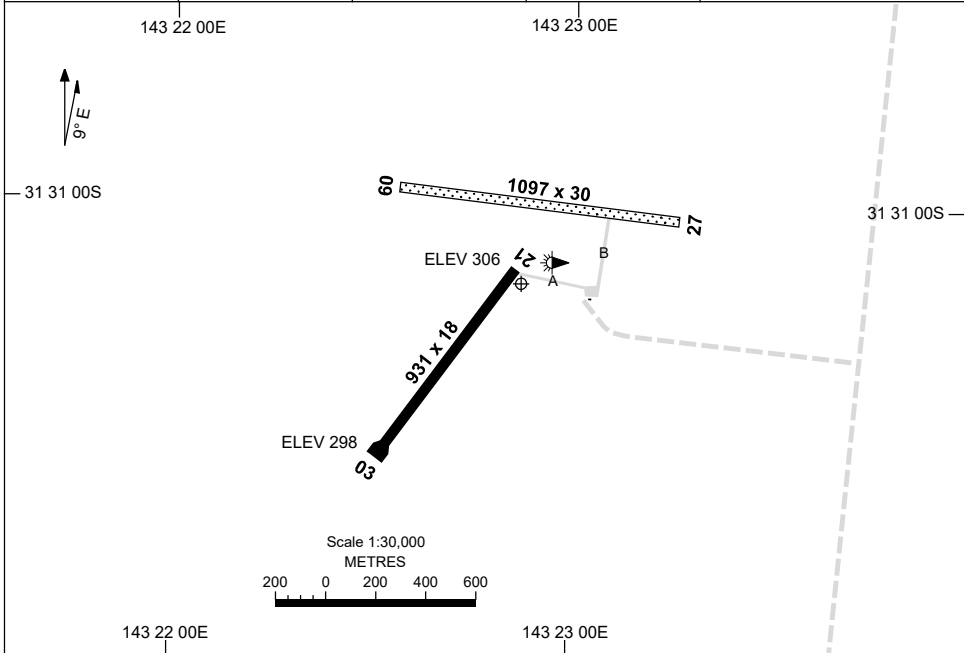

2 DEC 2021

AD ELEV 313
31 31 10S 143 22 52E

AERODROME CHART
WILCANNIA, NSW (YWCA)

AWIS 133.35	FIA ML CEN 124.9	CTAF 126.7	PAL 119.6	Bearings are Magnetic Elevations in FEET AMSL
----------------	---------------------	---------------	--------------	--

RWY		AERODROME LIGHTING
		TAXIWAY : BLUE EDGE RL : PAL , SDBY (MAN ACT, 15 MIN PN) FOR MEDICAL FLIGHTS ONLY.
03 <small>027</small>		LIRL
<small>207</small> 21		LIRL

NOTES

1. AWIS (PHONE) 02 9353 6459
2. ML CEN FIA 124.9 AVBL IN CIRCUIT AREA.