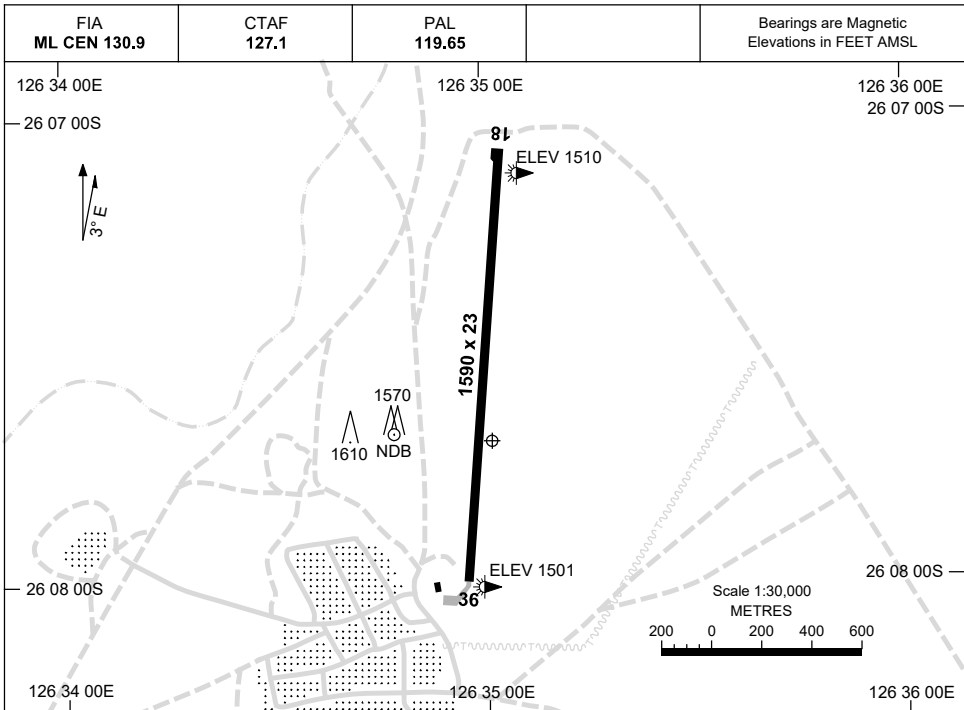

30 NOV 2023

AD ELEV 1510
26 07 42S 126 35 00E

AERODROME CHART
WARBURTON, WA (YWBR)

RWY	AERODROME LIGHTING	
	RL : PAL 119.65	
18 <small>181</small>	LIRL	
<small>001</small> 36	LIRL	

NOTES

1. AWIS (PHONE) 08 6216 2640