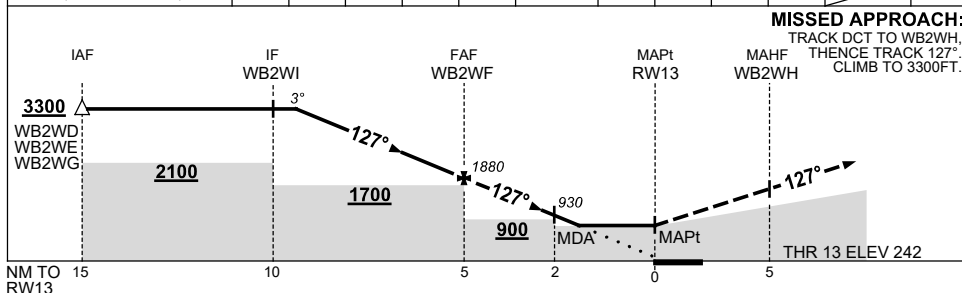

USE QNH

RNP RWY 13

7 SEP 2023

WARRNAMBOOL, VIC (YWBL)

NM TO NEXT WPT	4.4	4	3	2	1	WB2WF	4	3	2	1.4	RW13	
ALT (3° APCH PATH)	3300	3160	2840	2520	2200	1880	1570	1250	930	750		

NOTES

CATEGORY	A	B	C	D
LNAV	750 (508-2.9)			NOT APPLICABLE
CIRCLING	840 (598-2.4)		1090 (848-4.0)	
ALTERNATE	(1098-4.4)		(1348-6.0)	

1. MAX IAS:
INITIAL : 210KT.
- * 2. AWIS 125.45 REQ
1SEC PULSE TO ACT.

Changes: MINIMUM ALT, VIS, WPT NAMING, Editorial.

WBLGN02-176