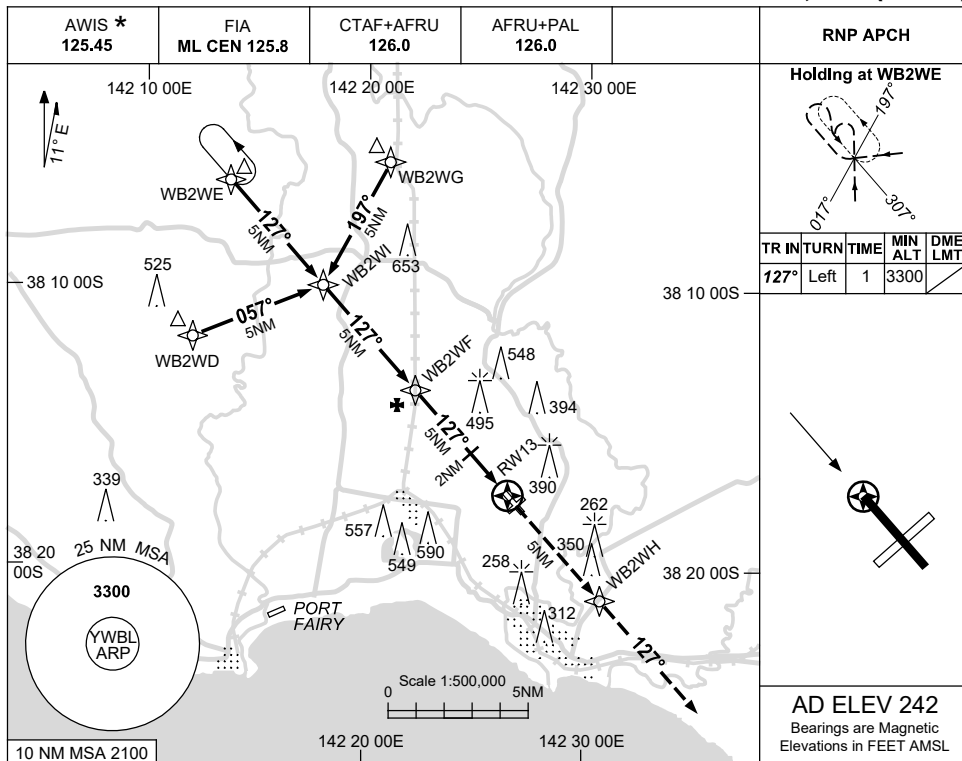

USE QNH

RNP RWY 13

7 SEP 2023

WARRNAMBOOL, VIC (YWBL)

NM TO NEXT WPT	4.4	4	3	2	1	WB2WF	4	3	2	1.4	RW13	
ALT (3° APCH PATH)	3300	3160	2840	2520	2200	1880	1570	1250	930	750		

NOTES

CATEGORY	A	B	C	D
LNAV	750 (508-2.9)			NOT APPLICABLE
CIRCLING	840 (598-2.4)		1090 (848-4.0)	
ALTERNATE	(1098-4.4)		(1348-6.0)	