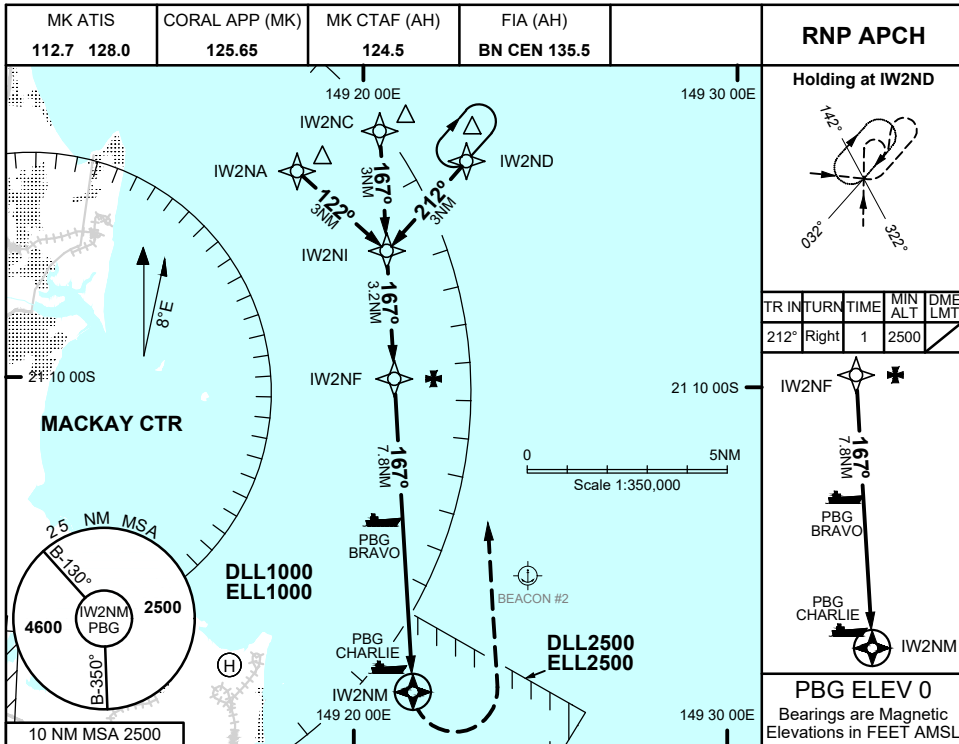

FOR CASA APPROVED OPERATORS ONLY

USE QNH

RNP 167

1 DEC 2022

VICTOR ISLAND WEST, QLD (YVIW)

| | | | | | | | | | | | | |
|--------------------|------|------|------|-------|------|------|-----|-----|-----|-------|--|--|
| NM TO NEXT WPT | 2.8 | 2 | 1 | IW2NF | 7 | 6 | 5 | 4.8 | 4.6 | IW2NM | | |
| ALT (3° APCH PATH) | 2500 | 2240 | 1920 | 1600 | 1350 | 1030 | 710 | 630 | 570 | | | |

NOTES

- MAPt LOCATED 1.4 NM FROM PBG CHARLIE (S21 17 21, E149 23 00)
- CAUTION: REMOTE ALTIMETER SETTING SOURCE YBMK.
- CAUTION: PROCEDURE IS OVERLAID BY PROCEDURES AT YBMK. AIRCRAFT SEPARATION NOT ASSURED.