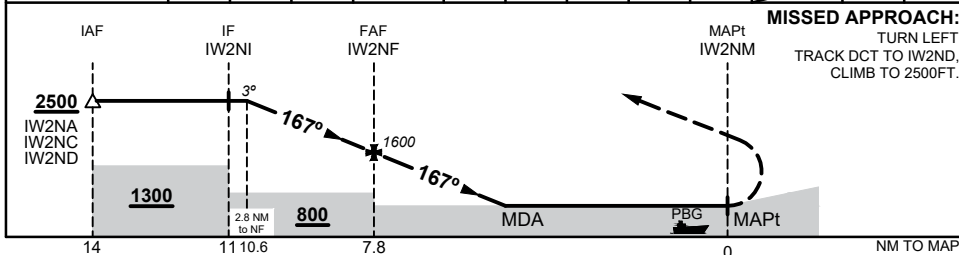

FOR CASA APPROVED OPERATORS ONLY

USE QNH

RNP 167

1 DEC 2022

VICTOR ISLAND WEST, QLD (YVIW)

| | | | | | | | | | | | | |
|--------------------|------|------|------|-------|------|------|-----|-----|-----|-------|--|--|
| NM TO NEXT WPT | 2.8 | 2 | 1 | IW2NF | 7 | 6 | 5 | 4.8 | 4.6 | IW2NM | | |
| ALT (3° APCH PATH) | 2500 | 2240 | 1920 | 1600 | 1350 | 1030 | 710 | 630 | 570 | | | |

NOTES

- MAPt LOCATED 1.4 NM FROM PBG CHARLIE (S21 17 21, E149 23 00)
- CAUTION: REMOTE ALTIMETER SETTING SOURCE YBMK.
- CAUTION: PROCEDURE IS OVERLAID BY PROCEDURES AT YBMK. AIRCRAFT SEPARATION NOT ASSURED.