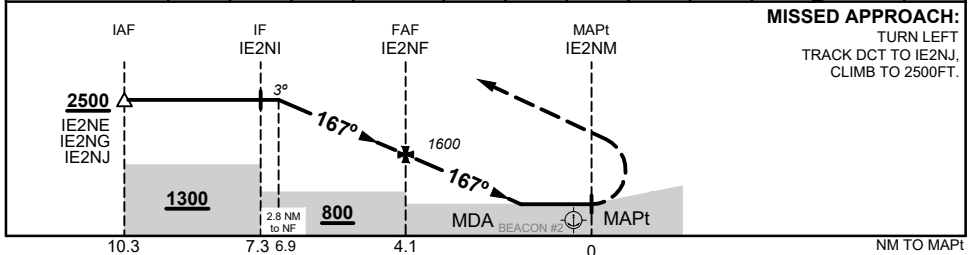

FOR CASA APPROVED OPERATORS ONLY

USE QNH

RNP 167

1 DEC 2022

VICTOR ISLAND EAST, QLD (YVIE)

NM TO NEXT WPT	2.8	2	1	IE2NF	4	3	2	1.1	1	0.9	IE2NM	
ALT (3° APCH PATH)	2500	2240	1920	1600	1570	1250	930	630	610	580		

NOTES

- MAPt LOCATED 0.5 NM FROM BEACON #2 (S21 14 48, E149 24 36)
- CAUTION: REMOTE ALTIMETER SETTING SOURCE YBMK.
- CAUTION: PROCEDURE IS OVERLAID BY PROCEDURES AT YBMK. AIRCRAFT SEPARATION NOT ASSURED.