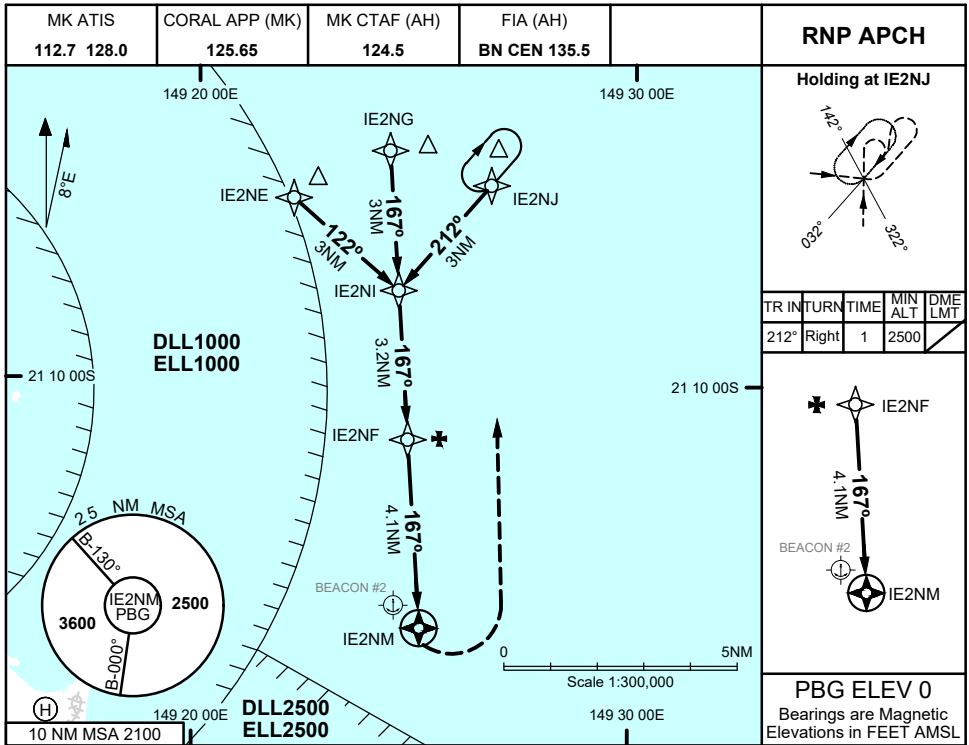

FOR CASA APPROVED OPERATORS ONLY

USE QNH

RNP 167

1 DEC 2022

VICTOR ISLAND EAST, QLD (YVIE)

NM TO NEXT WPT	2.8	2	1	IE2NF	4	3	2	1.1	1	0.9	IE2NM	
ALT (3° APCH PATH)	2500	2240	1920	1600	1570	1250	930	630	610	580		

NOTES

- MAPt LOCATED 0.5 NM FROM BEACON #2 (S21 14 48, E149 24 36)
- CAUTION: REMOTE ALTIMETER SETTING SOURCE YBMK.
- CAUTION: PROCEDURE IS OVERLAID BY PROCEDURES AT YBMK. AIRCRAFT SEPARATION NOT ASSURED.