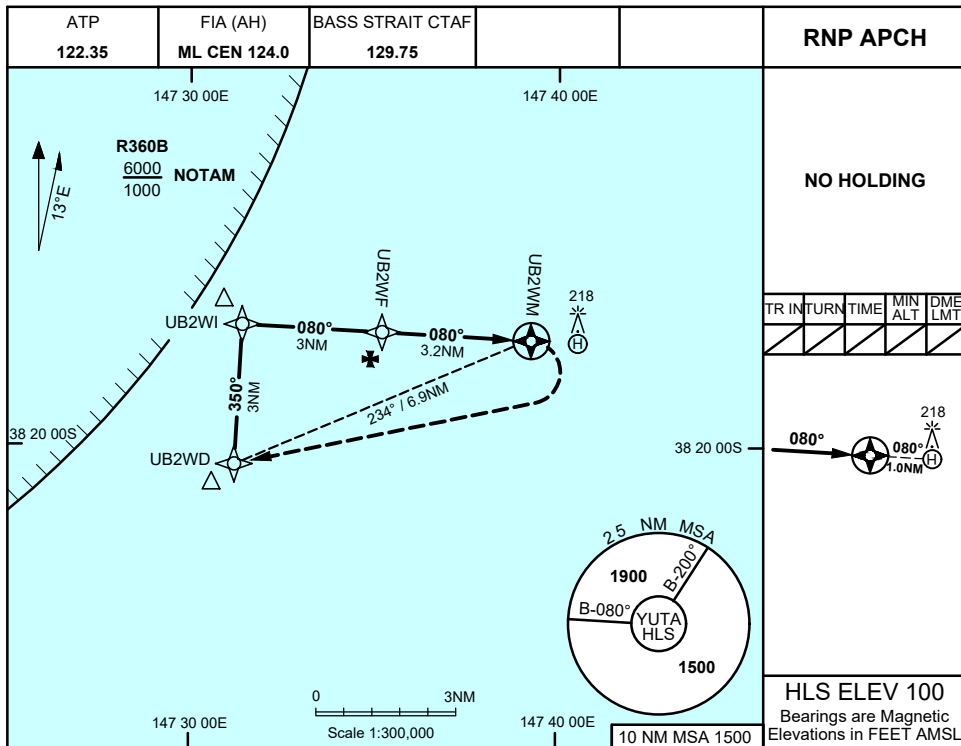

FOR CASA APPROVED OPERATORS ONLY

USE QNH

RNP 080

30 NOV 2023

BARRACOUTA PLATFORM, VIC (YUTA)

NM TO NEXT WPT	1.1	1	UB2WF	3	2	1	UB2WM						
ALT (3° APCH PATH)	1500	1480	1160	1100	780	460							

NOTES

1. MAX IAS:
INITIAL, INTERMEDIATE: 120KT
FINAL, MISSED APP: 90KT
2. KEY LEAD IN FEATURES:
PLATFORM AT HLS
- *3. MDH BASED ON MAPt ELEV

CATEGORY	H
LNAV (NON-VAA, 4.2% MAP), AREA QNH	460 (460* - 1.9)
ALTERNATE	N/A

Changes: R360B

UTAGN01-177

FOR CASA APPROVED OPERATORS ONLY