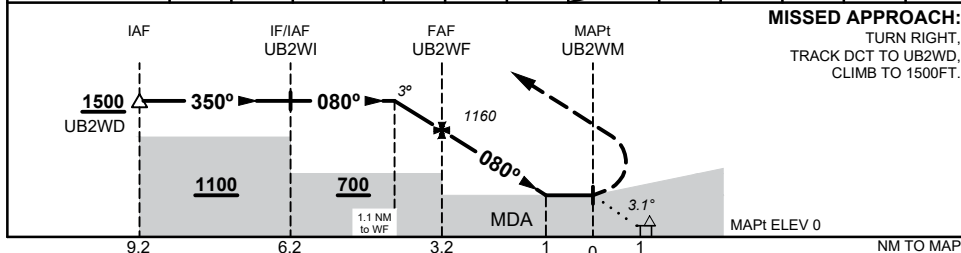

FOR CASA APPROVED OPERATORS ONLY

USE QNH

RNP 080

30 NOV 2023

BARRACOUTA PLATFORM, VIC (YUTA)

NM TO NEXT WPT	1.1	1	UB2WF	3	2	1	UB2WM						
ALT (3° APCH PATH)	1500	1480	1160	1100	780	460							

NOTES

1. MAX IAS:
INITIAL, INTERMEDIATE: 120KT
FINAL, MISSED APP: 90KT
2. KEY LEAD IN FEATURES:
PLATFORM AT HLS
- *3. MDH BASED ON MAPt ELEV