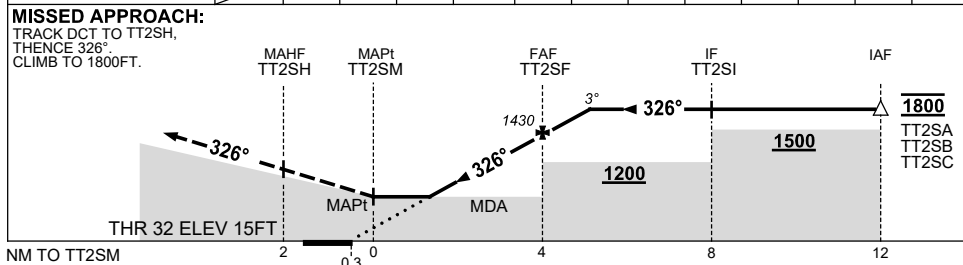

USE QNH

RNP RWY 32

8 SEP 2022

TROUGHTON ISLAND, WA (YTTI)

NM TO NEXT WPT	TT2SM	1.3	2	3	TT2SF	1	1.2						
ALT (3° APCH PATH)		550	790	1110	1430	1750	1800						

NOTES

CATEGORY	A	B	C	D
LNAV	550 (535-3.0)		NOT APPLICABLE	
CIRCLING	620 (593-2.4)			
ALTERNATE	(1093-4.4)			