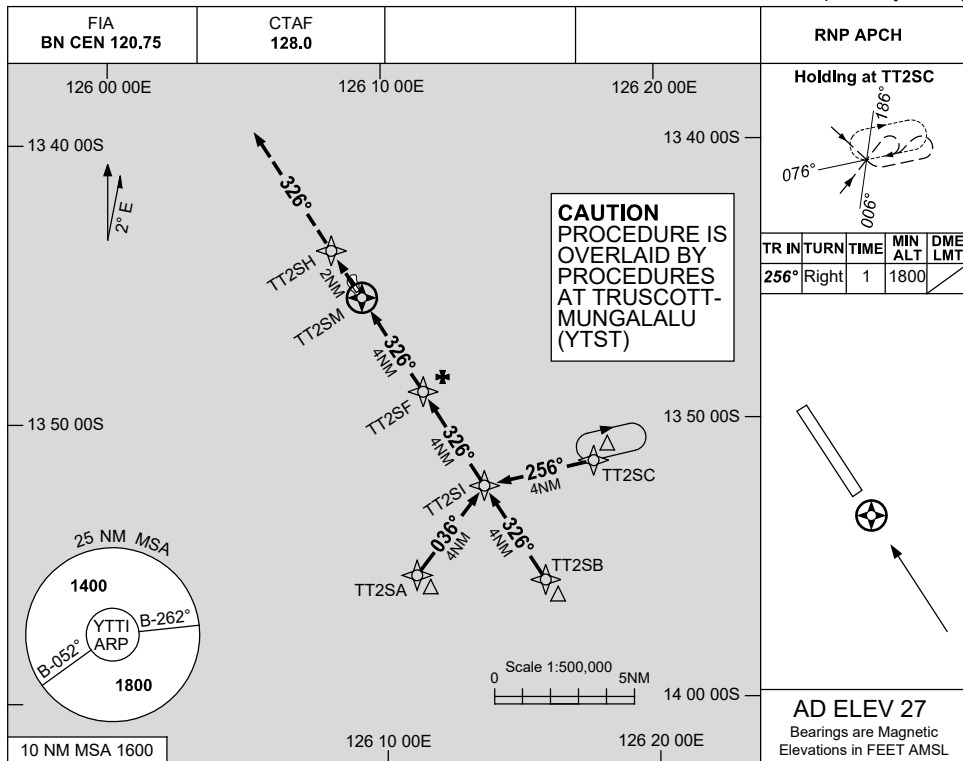

USE QNH

RNP RWY 32

8 SEP 2022

TROUGHTON ISLAND, WA (YTTI)

NM TO NEXT WPT	TT2SM	1.3	2	3	TT2SF	1	1.2						
ALT (3° APCH PATH)		550	790	1110	1430	1750	1800						

NOTES

CATEGORY	A	B	C	D
LNAV	550 (535-3.0)		NOT APPLICABLE	
CIRCLING	620 (593-2.4)			
ALTERNATE	(1093-4.4)			

Changes: CHART TITLE, PBN SPECIFICATION BOX.

TTIGN02-172