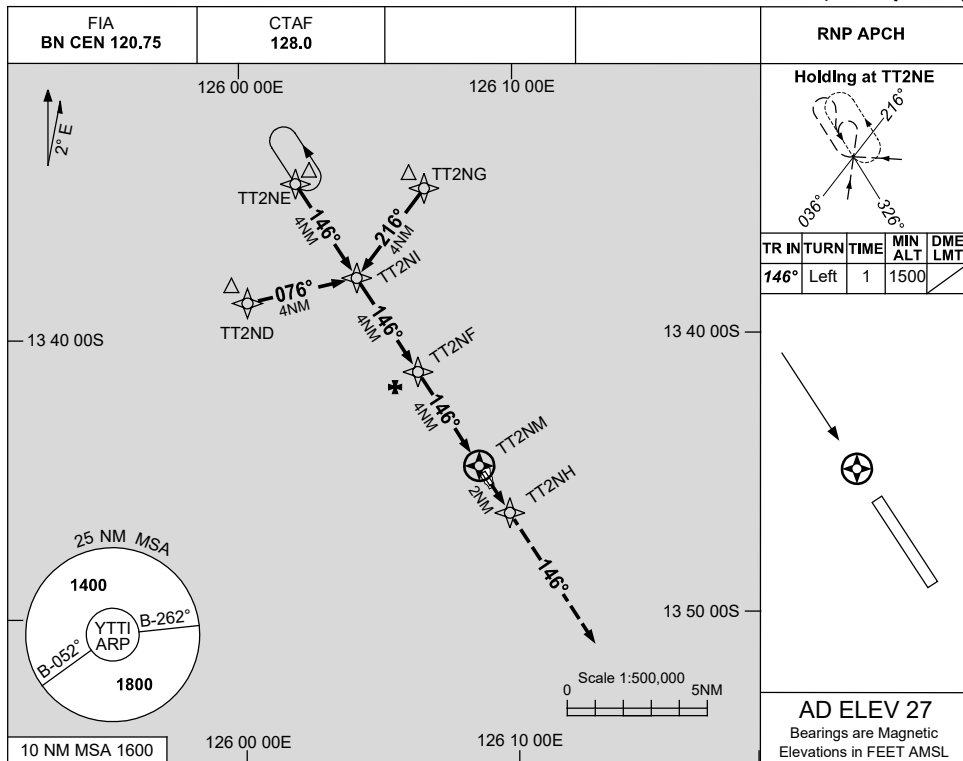

USE QNH

RNP RWY 14

8 SEP 2022

TROUGHTON ISLAND, WA (YTTI)

NOTES

CATEGORY	A	B	C	D
LNAV	550 (535-3.0)		NOT APPLICABLE	
CIRCLING	620 (593-2.4)			
ALTERNATE	(1093-4.4)			

Changes: CHART TITLE, PBN SPECIFICATION BOX.