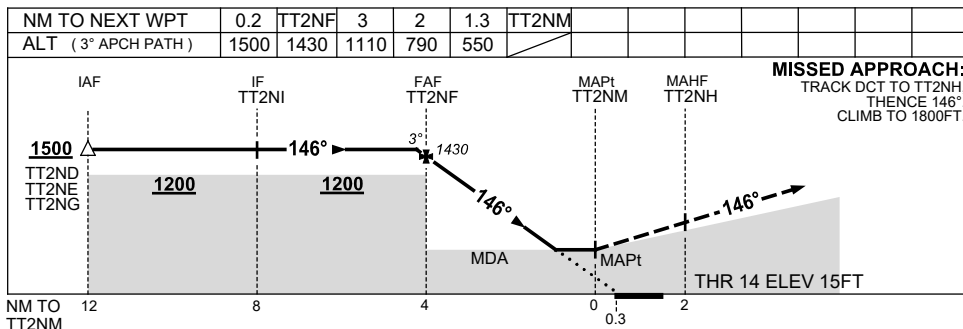

USE QNH

RNP RWY 14

8 SEP 2022

TROUGHTON ISLAND, WA (YTTI)

NOTES

CATEGORY	A	B	C	D
LNAV	550 (535-3.0)		NOT APPLICABLE	
CIRCLING	620 (593-2.4)			
ALTERNATE	(1093-4.4)			

Changes: CHART TITLE, PBN SPECIFICATION BOX.