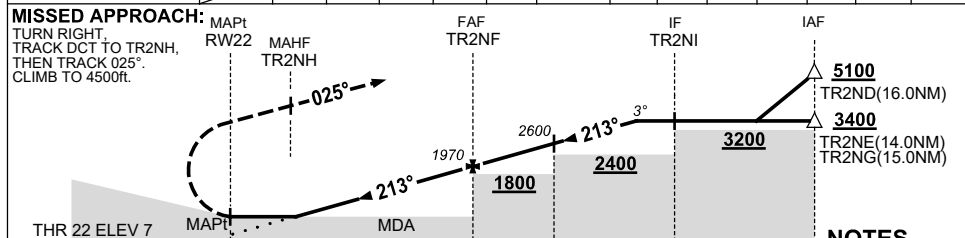

USE QNH

RNP RWY 22  
TAREE, NSW (YTRE)

28 NOV 2024

NM TO NEXT WPT	RW22	1.8	2	3	4	5	TR2NF	1	2	3	4	4.5		
ALT (3° APCH PATH)	620	690	1010	1330	1650	1970	2290	2600	2920	3240	3400			

- MAX IAS:  
HOLDING : 200KT.  
INITIAL : 200KT.  
MISSED APCH  
TURN : 200KT.
- \*2. NO CIRCLING WEST OF RWY 04 / 22 OUTSIDE 3 NM.
3. AWIS (PHONE) 02 9353 6452
4. **CAUTION:**  
HOLDING PATTERN OVERLIES HOLDING FOR YPMQ RNP RWY 03.

CATEGORY	A	B	C	D
LNAV	620 (613-3.5)			NOT APPLICABLE
CIRCLING *	790 (752-2.4)	890 (852-4.0)		
ALTERNATE	(1252-4.4)		(1352-6.0)	

Changes: R586A REPLACES R588A, Editorial.

TRREGN03-181