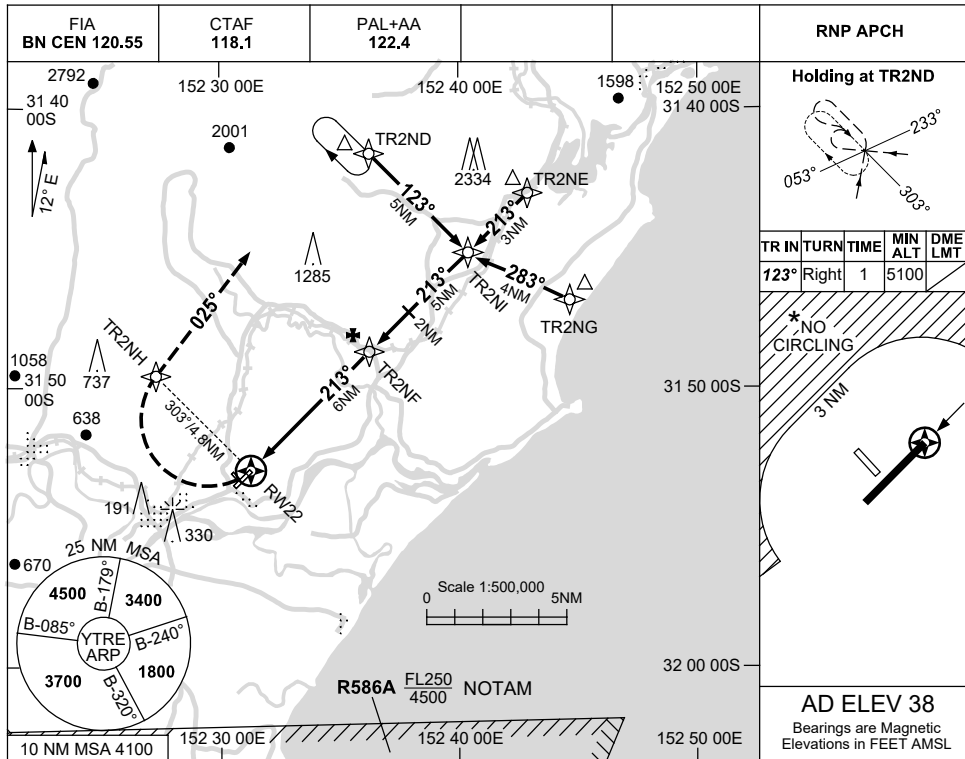

USE QNH

RNP RWY 22  
TAREE, NSW (YTRE)

28 NOV 2024

NM TO NEXT WPT	RW22	1.8	2	3	4	5	TR2NF	1	2	3	4	4.5		
ALT (3° APCH PATH)	620	690	1010	1330	1650	1970	2290	2600	2920	3240	3400			

- MAX IAS:  
HOLDING : 200KT.  
INITIAL : 200KT.  
MISSED APCH  
TURN : 200KT.
- \*2. NO CIRCLING WEST OF RWY 04 / 22 OUTSIDE 3 NM.
3. AWIS (PHONE) 02 9353 6452
4. **CAUTION:**  
HOLDING PATTERN OVERLIES HOLDING FOR YPMQ RNP RWY 03.

CATEGORY	A	B	C	D
LNAV	620 (613-3.5)			NOT APPLICABLE
CIRCLING *	790 (752-2.4)	890 (852-4.0)		
ALTERNATE	(1252-4.4)		(1352-6.0)	

Changes: R586A REPLACES R588A, Editorial.

TRREGN03-181