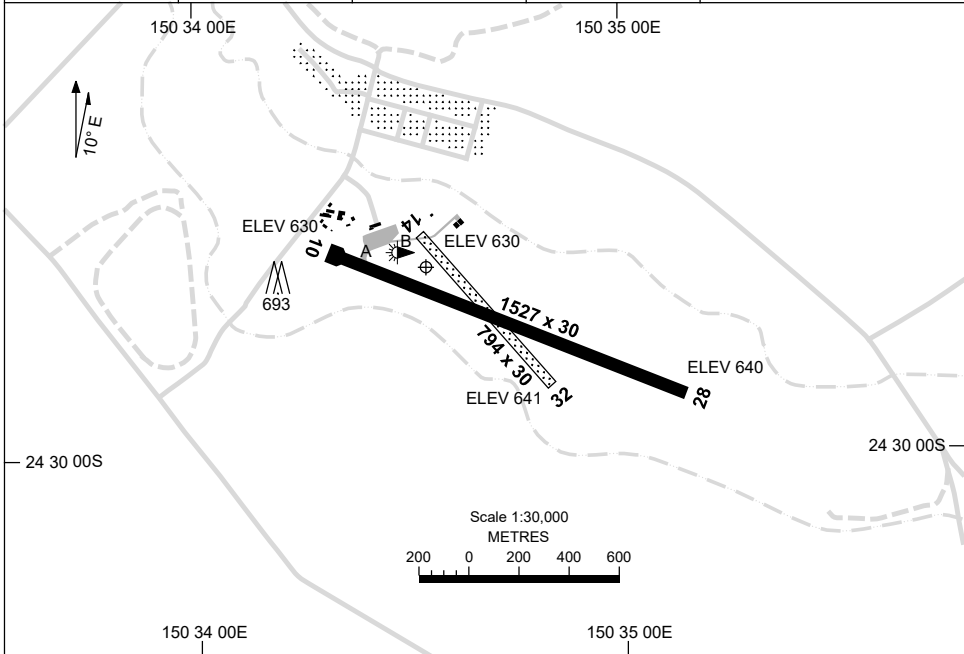

30 NOV 2023

AD ELEV 644
24 29 38S 150 34 34E

AERODROME CHART
THANGOOL, QLD (YTNG)

AWIS 134.05	FIA BN CEN 119.55	CTAF+AFRU 126.7	AFRU+PAL 126.7	Bearings are Magnetic Elevations in FEET AMSL
----------------	----------------------	--------------------	-------------------	--

RWY	AERODROME LIGHTING	
		TAXIWAY : BLUE EDGE RL : AFRU+PAL 126.7 , SDBY (5 SEC)
10 ¹⁰²	LIRL	
282 28	LIRL	
14 ¹³⁰		
310 32		

NOTES

1. FIA FREQ 119.55 AVBL IN CIRCUIT AREA.

Changes: NOTES.

TNGAD01-177