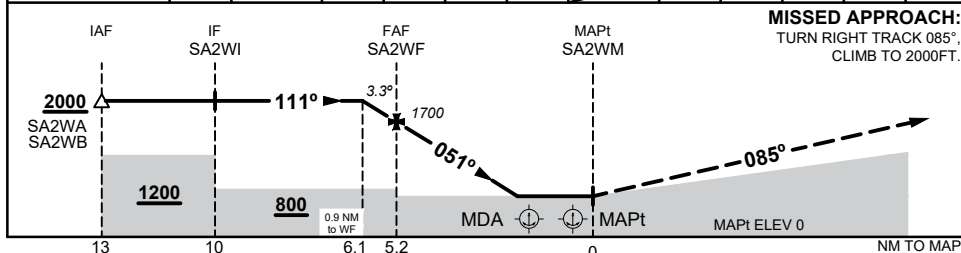

FOR CASA APPROVED OPERATORS ONLY

USE QNH

RNP 051

21 MAR 2024

TESSA SHOALS, WA (YTES)

NM TO NEXT WPT	0.9	SA2WF	5	4	3	2	SA2WM						
ALT (3.3° APCH PATH)	2000	1700	1630	1280	930	570							

NOTES

1. MAX IAS:
INITIAL : 90KTS
HOLDING : 90 KTS
2. MAPt LOCATED 0.5 NM FROM BUOY #1
3. REMOTE ALTIMETER
SETTING SOURCE YPKA
4. PRP (S20 33 23, E117 14 37)