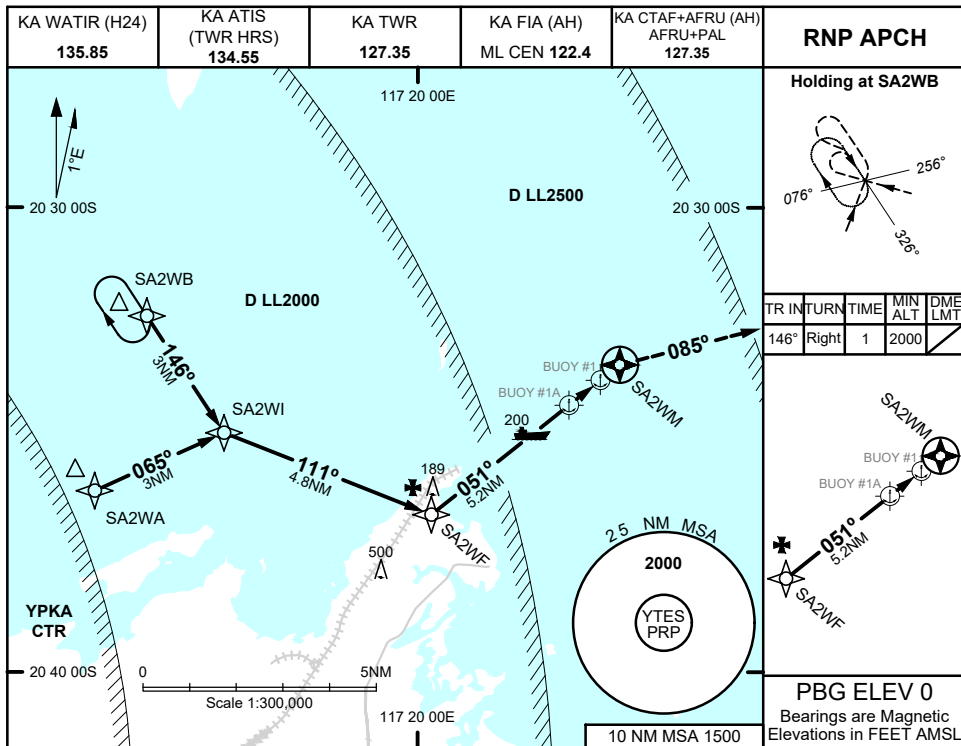

FOR CASA APPROVED OPERATORS ONLY

USE QNH

RNP 051

21 MAR 2024

TESSA SHOALS, WA (YTES)

NM TO NEXT WPT	0.9	SA2WF	5	4	3	2	SA2WM						
ALT (3.3° APCH PATH)	2000	1700	1630	1280	930	570							

NOTES

1. MAX IAS:
INITIAL : 90KTS
HOLDING : 90 KTS
2. MAPt LOCATED 0.5 NM FROM BUOY #1
3. REMOTE ALTIMETER
SETTING SOURCE YPKA
4. PRP (S20 33 23, E117 14 37)

CATEGORY	H
YPKA QNH	570 (570 - 2.1)
AREA QNH	600 (600 - 2.1)
ALTERNATE	(1100 - 4.1)

Changes: YPKA CTR, CTA, OBST, Editorial

TESGN01-178

FOR CASA APPROVED OPERATORS ONLY