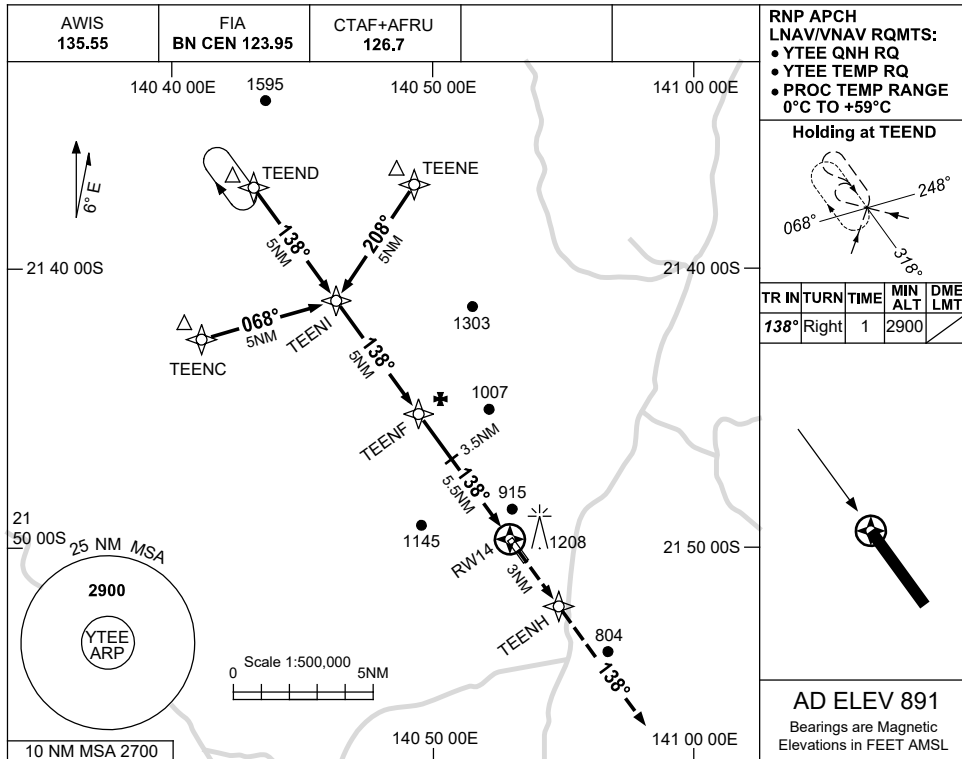

USE QNH

RNP RWY 14
TREPELL, QLD (YTEE)

16 JUN 2022

MISSED APPROACH:
TRACK DCT TO TEENH,
THEN TRACK 138°.
CLIMB TO 2900FT.

NOTES

CATEGORY	A	B	C	D
LNAV/VNAV		1270 (379-2.1)		NOT APPLICABLE
LNAV		1470 (579-3.3)		
CIRCLING	1710 (819-2.4)		1810 (919-4.0)	
ALTERNATE	(1319-4.4)		(1419-6.0)	

1. MAX IAS:
INITIAL : 230KT.

Changes: CHART TITLE, PBN SPECIFICATION BOX.

TEEGN01-171