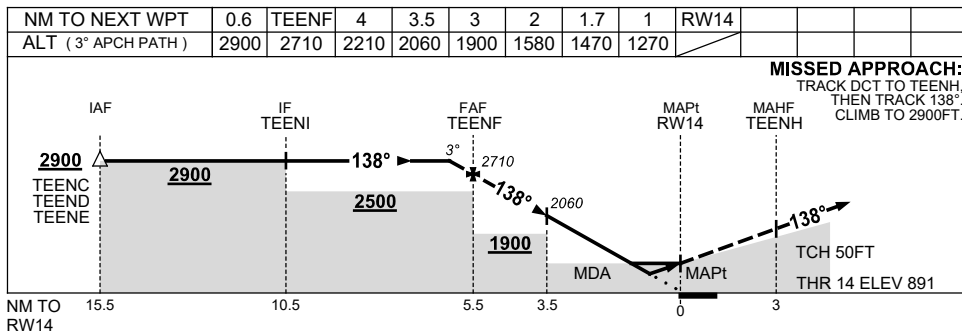

USE QNH

RNP RWY 14
TREPELL, QLD (YTEE)

16 JUN 2022

MISSED APPROACH:
TRACK DCT TO TEENH,
THEN TRACK 138°.
CLIMB TO 2900FT.

NOTES

CATEGORY	A	B	C	D
LNAV/VNAV		1270 (379-2.1)		NOT APPLICABLE
LNAV		1470 (579-3.3)		
CIRCLING	1710 (819-2.4)		1810 (919-4.0)	
ALTERNATE	(1319-4.4)		(1419-6.0)	

1. MAX IAS:
INITIAL : 230KT.

Changes: CHART TITLE, PBN SPECIFICATION BOX.

TEEGN01-171