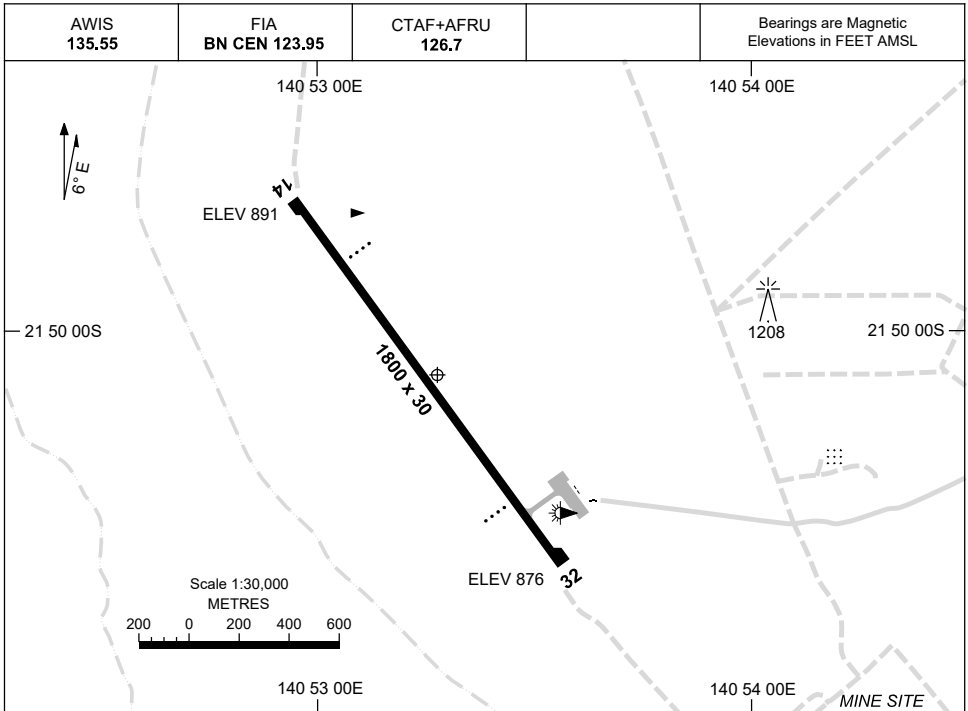

7 SEP 2023

AD ELEV 891  
21 50 06S 140 53 17E

AERODROME CHART  
**TREPELL, QLD (YTEE)**

<b>RWY</b>	<b>AERODROME LIGHTING</b>
	TAXIWAY : BLUE EDGE RL : MANUAL , SDBY PWR (1 HR PN) , PTBL (EMERG ONLY, 90 MIN PN) (ARO : 07 4747 4300, 0439760954)
<b>14</b> <small>138</small>	PAPI 3.0° 46FT LIRL PTBL
<small>318</small> <b>32</b>	PAPI 3.0° 54FT LIRL PTBL

**NOTES**

1. ALL PILOTS ARE REQUIRED TO BROADCAST THEIR INTENTIONS INBOUND ON COMPANY FREQ 126.4
2. FIA FREQ 123.95 AVBL 3,500FT.

Changes: NOTES.

TEEAD01-176