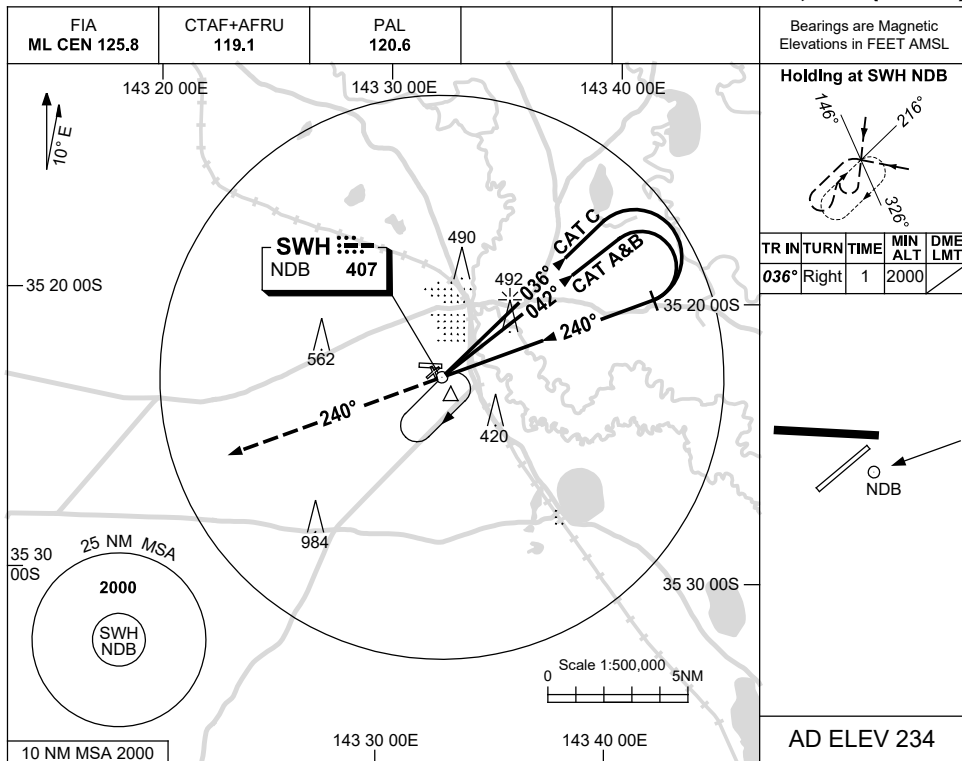

USE QNH

NDB-A

17 JUN 2021

SWAN HILL, VIC (YSWH)

DME DIST	NOT APPLICABLE			
ALT				

NOTES

CATEGORY	A	B	C	D
				NOT APPLICABLE
CIRCLING	890 (656-2.4)		1060 (826-4.0)	
ALTERNATE	(1156-4.4)		(1326-6.0)	

1. MAX IAS:
INITIAL : 210KT.
2. AWIS (PHONE)
03 8470 3221

Changes: RWY 15/33 DCMSD.

SWHNB01-167