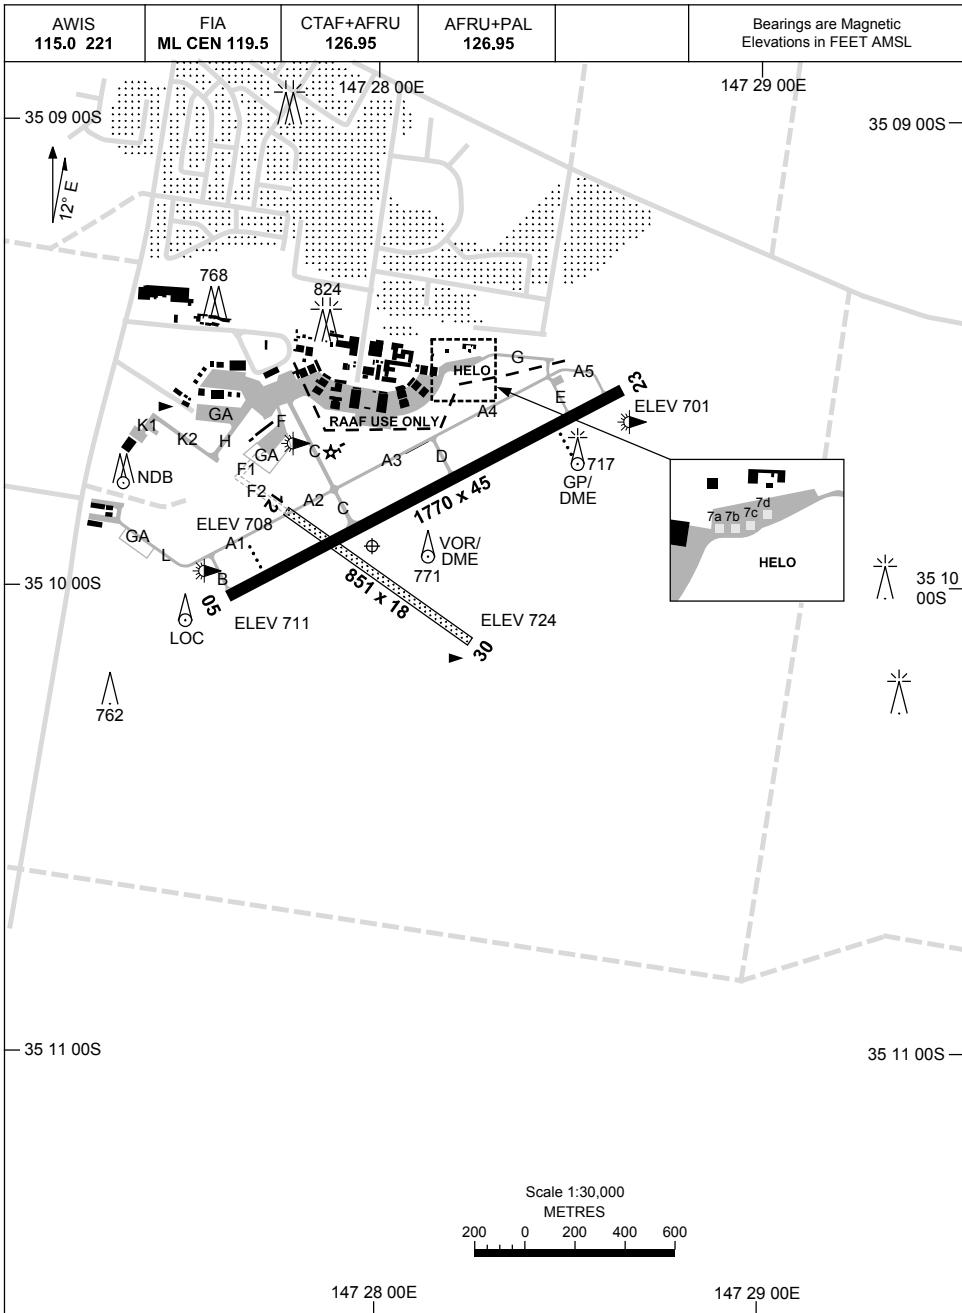

28 NOV 2024

AD ELEV 724
35 09 55S 147 27 59E

AERODROME CHART - Page 1
WAGGA WAGGA, NSW (YSWG)

Changes: R408 AND R415 DELETED.

SWGAD01-181