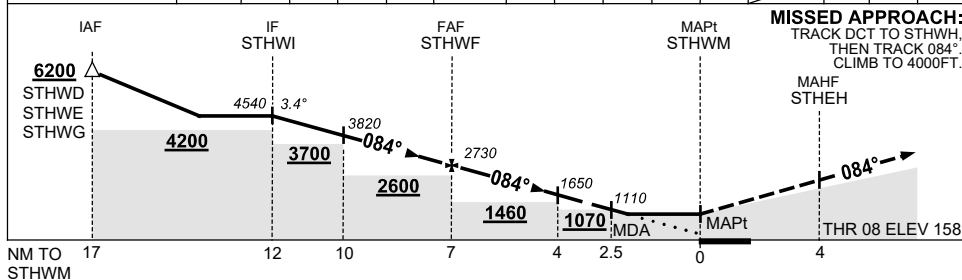

USE QNH

RNP RWY 08

15 JUN 2023

SAINT HELENS, TAS (YSTH)

NM TO NEXT WPT	STHWI	4	3	2	1	STHWF	6	5	4	2.5	1.8	STHWM		
ALT (3.4° APCH PATH)		4540	4180	3820	3460	3100	2730	2370	2010	1650	1110	860		

NOTES

CATEGORY	A	B	C	D
LNAV	860 (702-3.5)		NOT APPLICABLE	
CIRCLING *	1050 (892-2.0)	1240 (1082-2.4)		
ALTERNATE	(1392-4.0)	(1582-4.4)		

- * 1. NO CIRCLING SOUTH OF RWY 08/26.
- 2. AWIS (PHONE) 03 6283 8606

Changes: CHART TITLE, PBN SPECIFICATION BOX, Editorial.

STHGN02-175