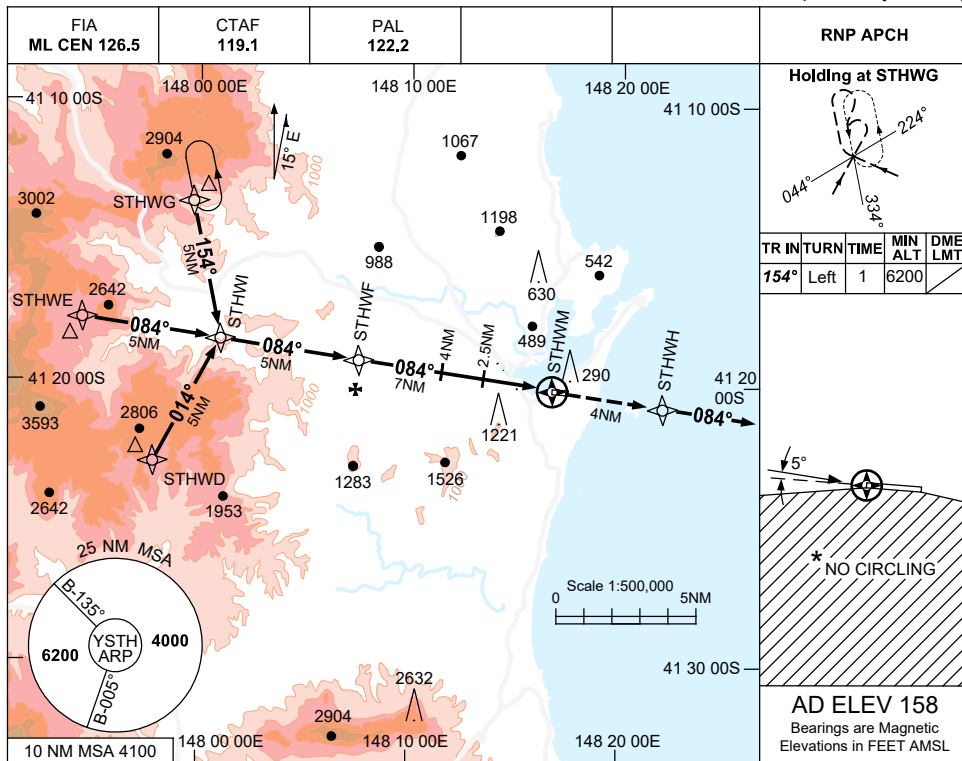

USE QNH

RNP RWY 08

15 JUN 2023

SAINT HELENS, TAS (YSTH)

NM TO NEXT WPT	STHWI	4	3	2	1	STHWF	6	5	4	2.5	1.8	STHWM		
ALT (3.4° APCH PATH)		4540	4180	3820	3460	3100	2730	2370	2010	1650	1110	860		

NOTES

CATEGORY	A	B	C	D
LNAV	860 (702-3.5)		NOT APPLICABLE	
CIRCLING *	1050 (892-2.0)	1240 (1082-2.4)		
ALTERNATE	(1392-4.0)	(1582-4.4)		

- * 1. NO CIRCLING SOUTH OF RWY 08/26.
- 2. AWIS (PHONE) 03 6283 8606

Changes: CHART TITLE, PBN SPECIFICATION BOX, Editorial.

STHGN02-175