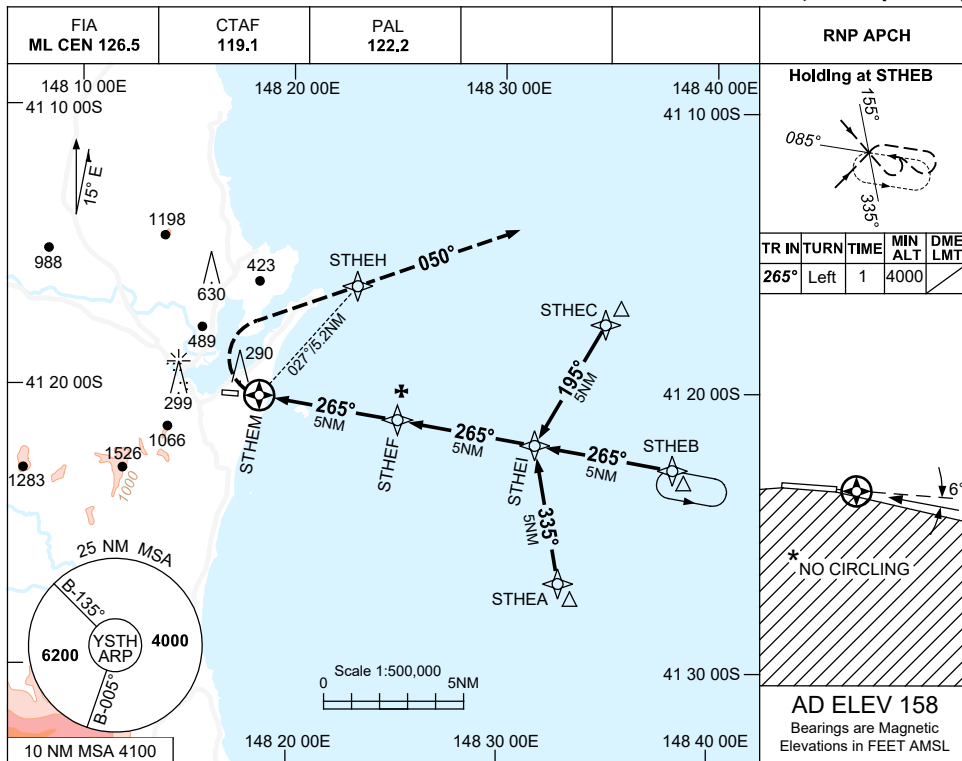

15 JUN 2023

SAINT HELENS, TAS (YSTH)

NM TO NEXT WPT	STHEM	0.9	1	2	3	4	STHEF	1	2	3	4	STHEI	1.3
ALT (3° APCH PATH)		700	720	1040	1360	1680	2000	2320	2640	2950	3270	3590	4000

**NOTES**

CATEGORY	A	B	C	D
LNAV	700 (583-3.3)		NOT APPLICABLE	
CIRCLING *	1050 (892-2.0)	1240 (1082-2.4)		
ALTERNATE	(1392-4.0)	(1582-4.4)		

\* 1. NO CIRCLING SOUTH OF RWY 08/26.  
2. AWIS (PHONE) 03 6283 8606

Changes: CHART TITLE, PBN SPECIFICATION BOX, Editorial.

STHGN01-175