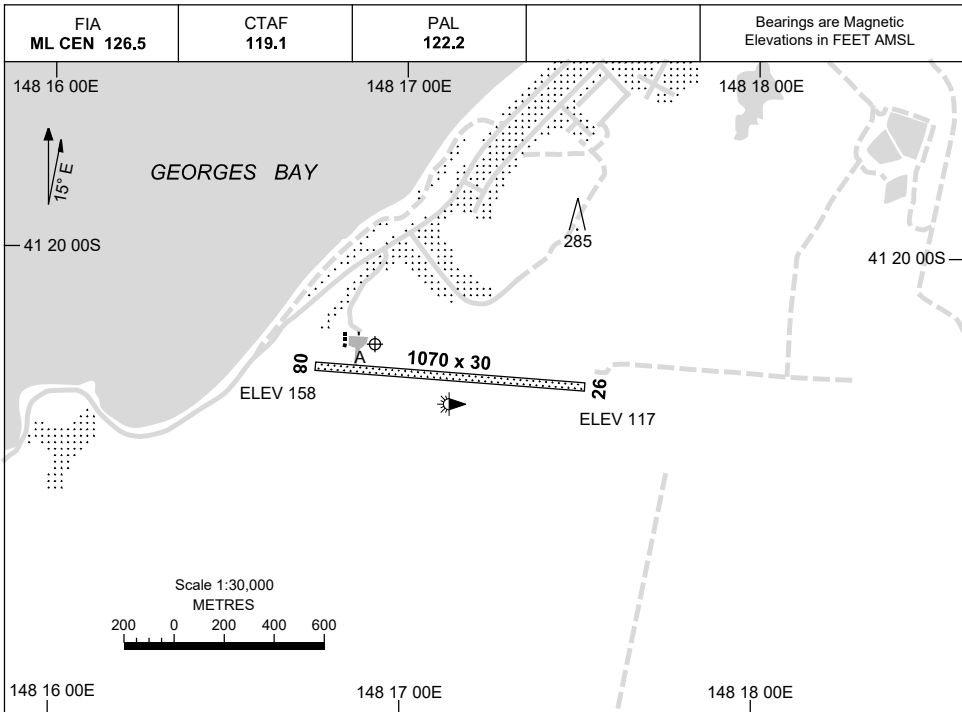

5 SEP 2024

AD ELEV 158
41 20 12S 148 16 55E

AERODROME CHART
SAINT HELENS, TAS (YSTH)

	AERODROME LIGHTING
RWY	TAXIWAY : BLUE EDGE RL : PAL 122.2 , SDBY (EMERG, MANUAL ACT, 45 MIN PN, ARO 03 6376 7900)
08 <small>079</small>	LIRL
<small>259</small> 26	LIRL

NOTES

1. NIGHT CIRCUITS MUST REMAIN E OF ST HELENS TOWN AND OVER WATER WHEN AIRCRAFT ARE WEST OF THE AERODROME.
2. AWIS (PHONE) 03 6283 8606
3. FIA FREQ 126.5 AVBL CIRCUIT AREA.

Changes: BUILDING AND TWY, Editorial.

STHAD01-180