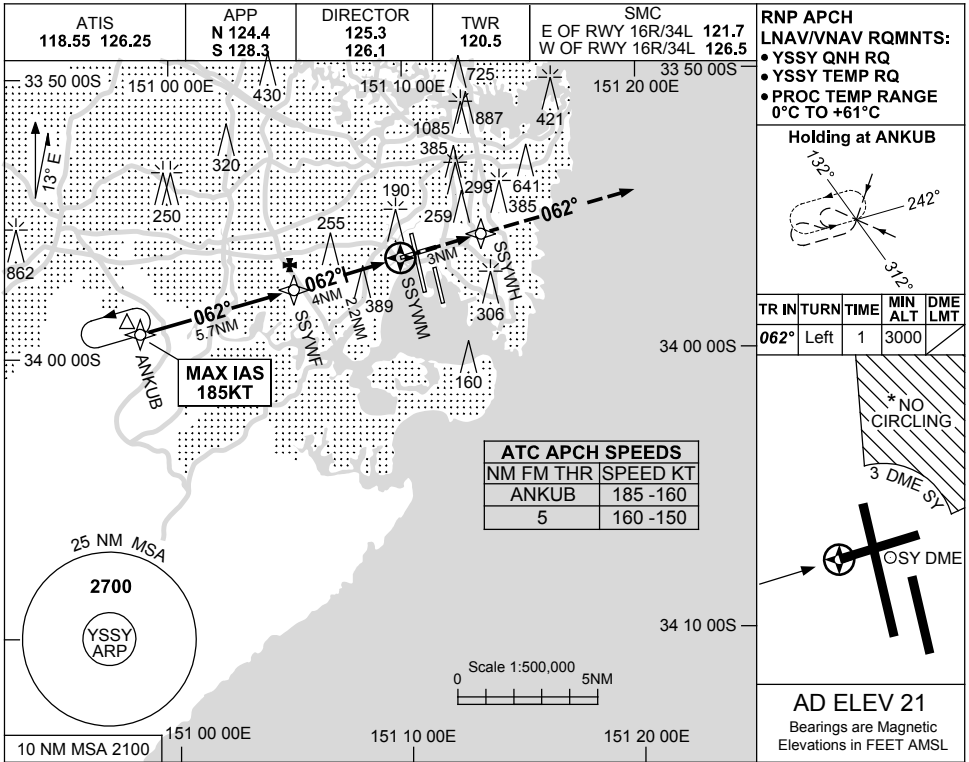

USE QNH

RNP RWY 07

30 NOV 2023

**SYDNEY/KINGSFORD SMITH, NSW (YSSY)**

**NOTES**

CATEGORY	A	B	C	D
LNAV/VNAV		500 (484-2.7)		
LNAV		580 (559-3.2)		
CIRCLING *	710 (689-2.4)		1000 (979-4.0)	1000 (979-5.0)
ALTERNATE	(1189-4.4)		(1479-6.0)	(1479-7.0)

1. MAX IAS:  
ANKUB : 185KT.
- \*2. NO CIRCLING BEYOND 3 DME SY EAST OF RWY 16R & NORTH OF RWY 25.

Changes: MISSED APCH ALT, Editorial.

SSYGN05-177