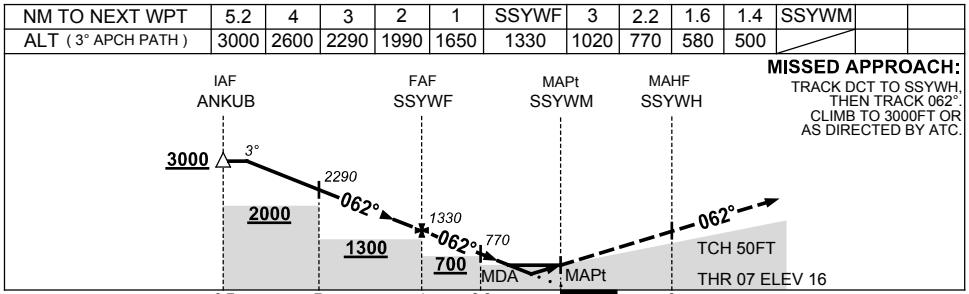

USE QNH

RNP RWY 07

30 NOV 2023

**SYDNEY/KINGSFORD SMITH, NSW (YSSY)**

**NOTES**

CATEGORY	A	B	C	D
LNAV/VNAV		500 (484-2.7)		
LNAV		580 (559-3.2)		
CIRCLING *	710 (689-2.4)		1000 (979-4.0)	1000 (979-5.0)
ALTERNATE	(1189-4.4)		(1479-6.0)	(1479-7.0)

1. MAX IAS:  
ANKUB : 185KT.
- \*2. NO CIRCLING BEYOND 3 DME SY EAST OF RWY 16R & NORTH OF RWY 25.

Changes: MISSED APCH ALT, Editorial.

SSYGN05-177