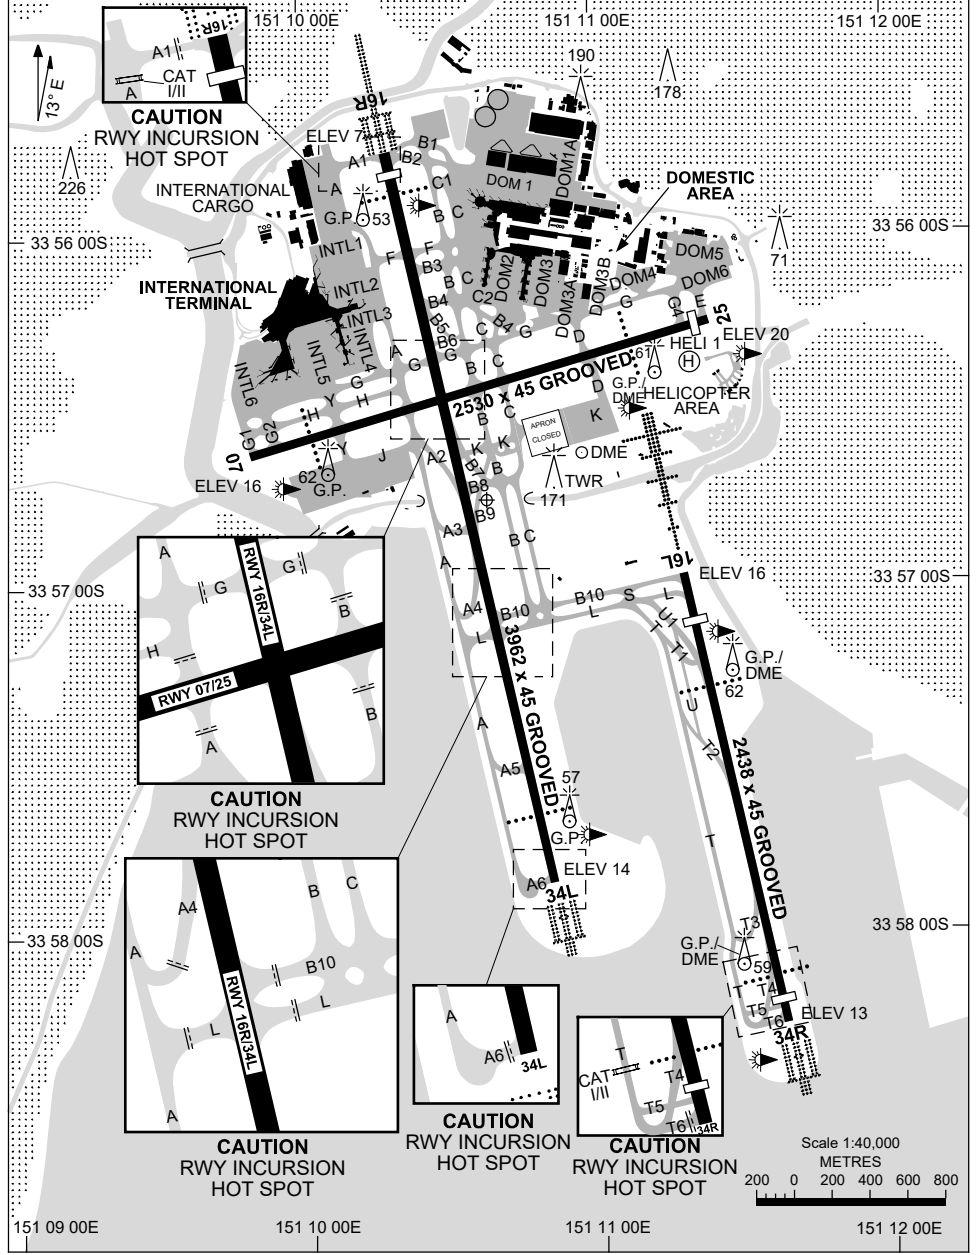

28 NOV 2024

AD ELEV 21  
33 56 46S 151 10 38E

AERODROME CHART - Page 1  
**SYDNEY/KINGSFORD SMITH, NSW (YSSY)**

ATIS 118.55 126.25	ACD 133.8	SMC E OF RWY 16R/34L 121.7 W OF RWY 16R/34L 126.5	TWR RWYS 16R/34L,07/25 120.5 RWYS 16L,34R 124.7	Bearings are Magnetic Elevations in FEET AMSL
-----------------------	--------------	---	---	--

Changes: TWY D, TWY K, APRON.

SSYAD01-181