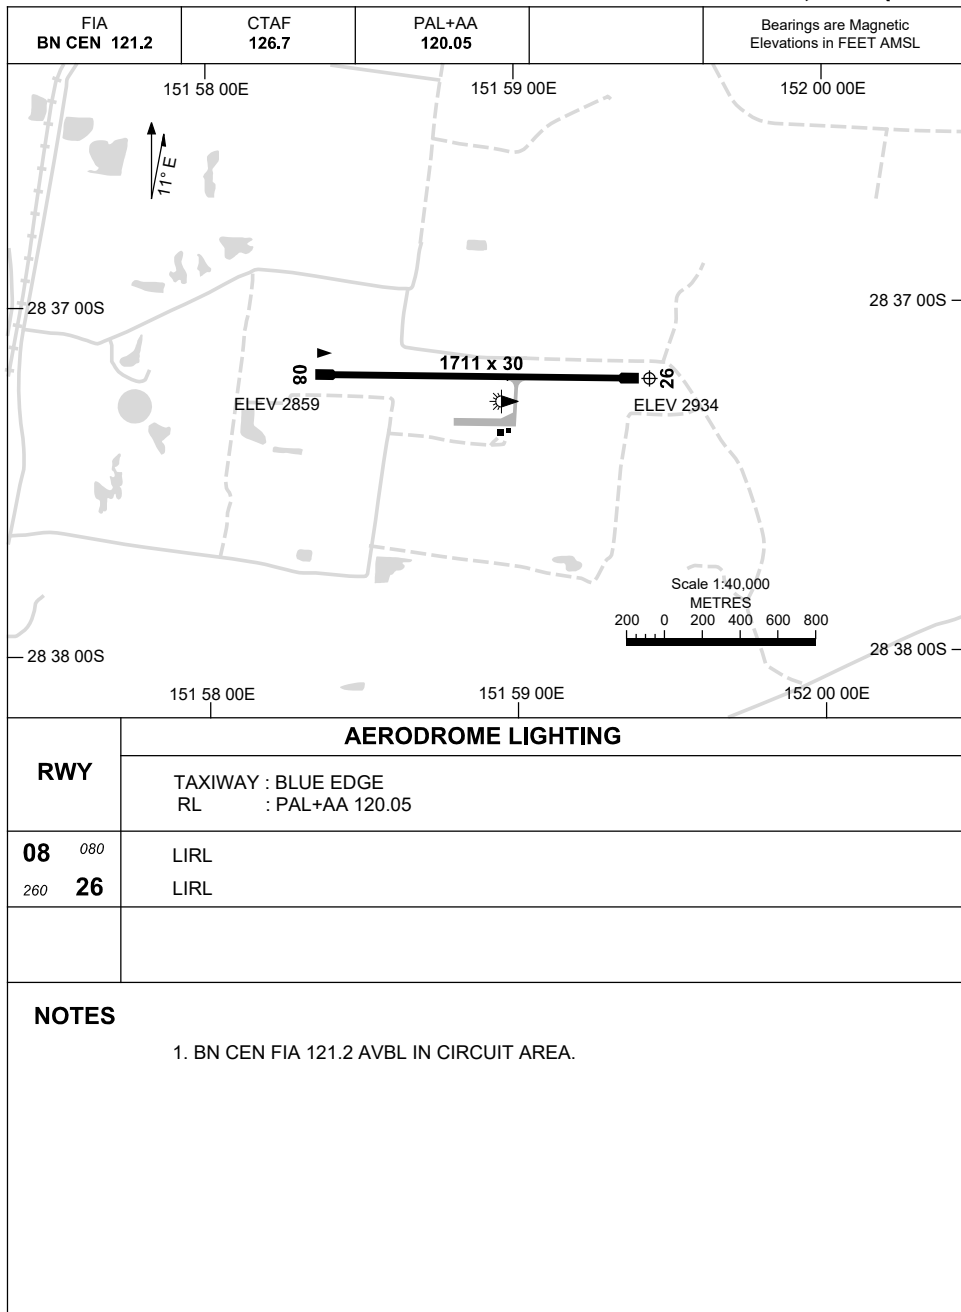

AD ELEV 2934
28 37 13S 151 59 26E

AERODROME CHART
STANTHORPE, QLD (YSPE)

1 DEC 2022

Changes: PTBL REMOVED.

SPEAD01-173