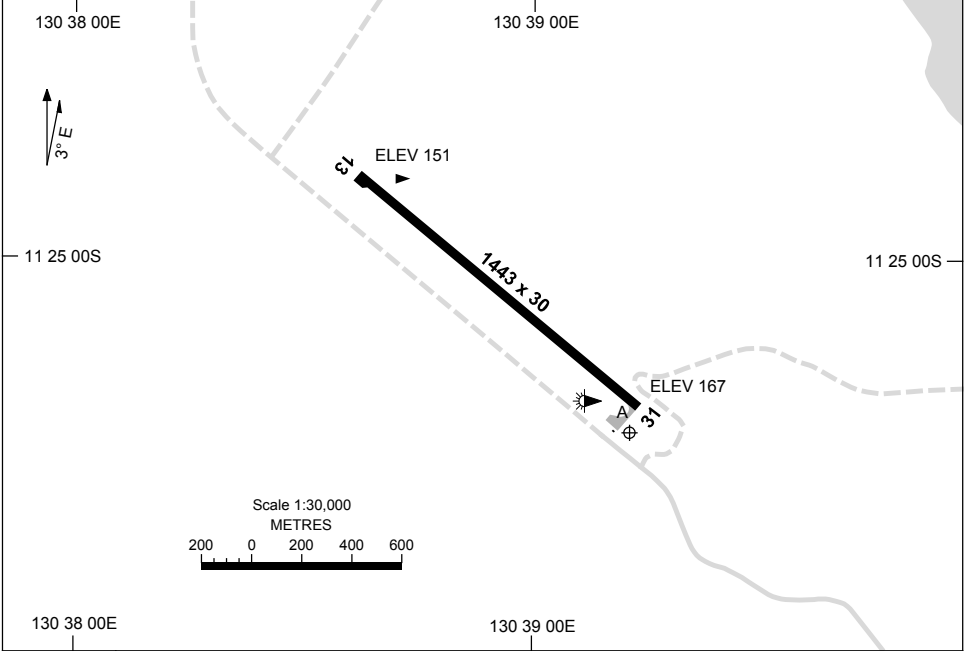

15 JUN 2023

AD ELEV 173  
11 25 22S 130 39 13E

AERODROME CHART  
**SNAKE BAY, NT (YSNK)**

FIA BN CEN 118.15	CTAF 126.5	PAL 126.5		Bearings are Magnetic Elevations in FEET AMSL
----------------------	---------------	--------------	--	--

<b>RWY</b>	<b>AERODROME LIGHTING</b>	
	TAXIWAY: BLUE EDGE RL : PAL 126.5 (EMERG ONLY)	
<b>13</b> <sup>127</sup>	LIRL	
<sup>307</sup> <b>31</b>	LIRL	

**NOTES**

1. FIA FREQ 118.15 AVBL IN CIRCUIT AREA.

Changes: THR ELEV.

SNKAD01-175