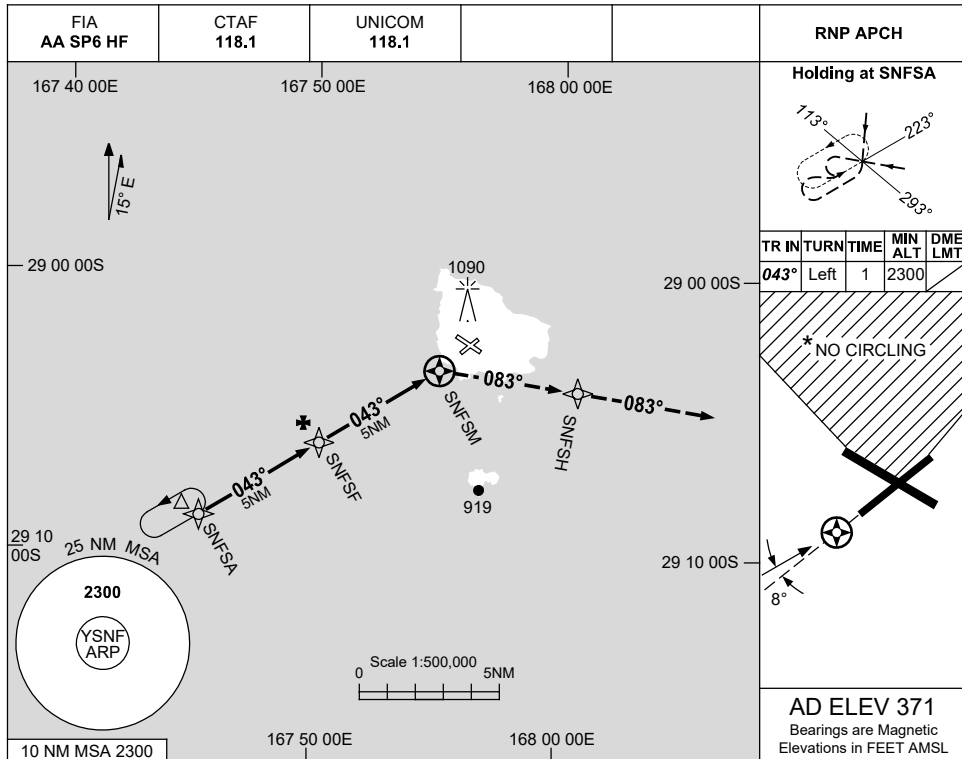

USE QNH

RNP RWY 04

28 NOV 2024

NORFOLK ISLAND, (YSNF)

NM TO NEXT WPT	0.1	SNFSF	4	3	2	1.2	SNFSM						
ALT (3° APCH PATH)	2300	2290	1970	1650	1330	1060							

NOTES

1. MAX IAS:
INITIAL : 210KT.
SNFSH : 170KT.
- * 2. NO CIRCLING IN SECTOR N OF RWYS 04/22 & 11/29.
3. AWIS (PHONE)
02 9353 6443

CATEGORY	A	B	C	D
LNAV	1060 (735-4.1)			NOT APPLICABLE
CIRCLING	1100 (729-2.4)		1160 (789-4.0)	
ALTERNATE	(1229-4.4)		(1289-6.0)	

Changes: MAX IAS AT SNFSH.

SNFGN03-181