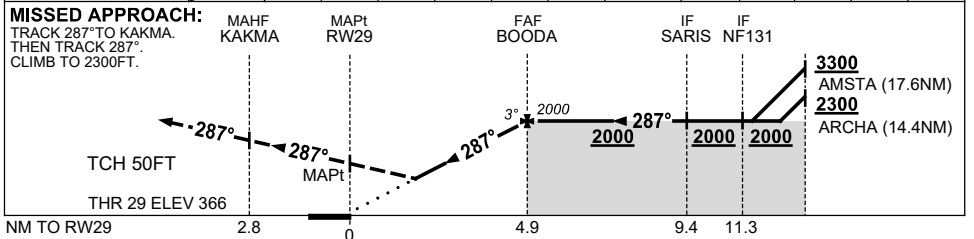

FOR CASA APPROVED OPERATORS ONLY

RNP X RWY 29 (AR)

13 JUN 2024

USE QNH

NORFOLK ISLAND, (YSNF)

DIST TO NEXT WPT	RW29	0.9	1.1	1.5	2	3	4	BOODA			
ALT (3° APCH PATH)		690	780	890	1050	1370	1690	2000			

NOTES

CATEGORY	A	B	C	D
RNP(0.3)		890 (524-3.0)		
RNP(0.2)		760 (394-2.2)		
RNP(0.1)		690 (324-1.8)		
CIRCLING	NOT AUTHORISED			
ALTERNATE	(1129-4.4)		(1189-6.0)	(1509-7.0)