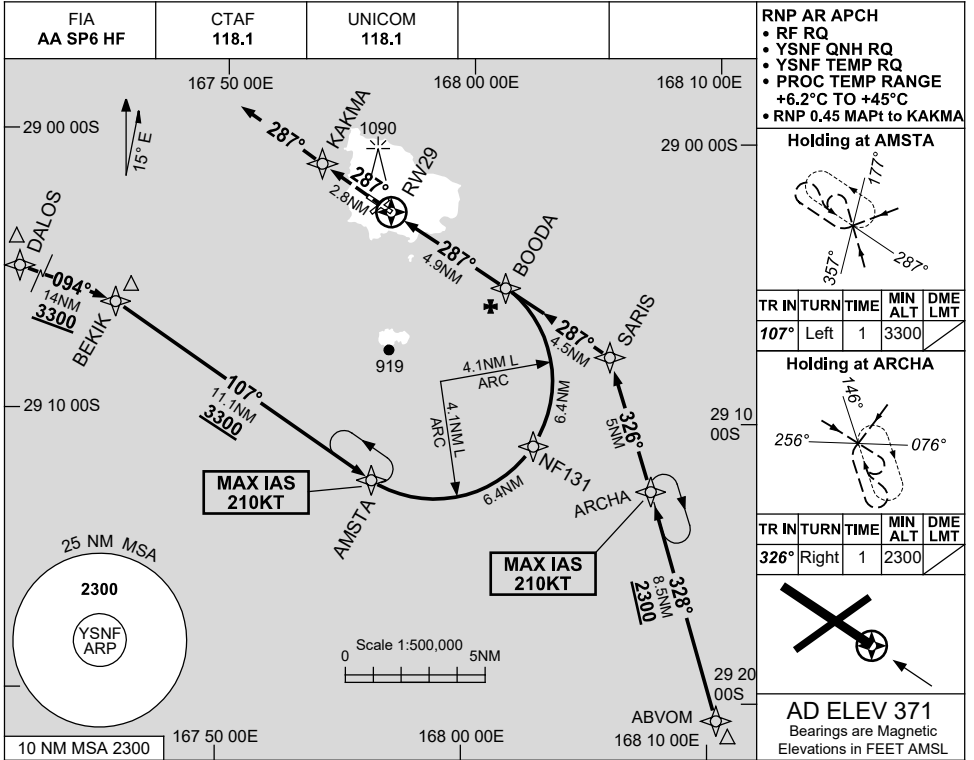

FOR CASA APPROVED OPERATORS ONLY

RNP X RWY 29 (AR)

13 JUN 2024

USE QNH

NORFOLK ISLAND, (YSNF)

DIST TO NEXT WPT	RW29	0.9	1.1	1.5	2	3	4	BOODA			
ALT (3° APCH PATH)		690	780	890	1050	1370	1690	2000			

NOTES

CATEGORY	A	B	C	D
RNP(0.3)		890 (524-3.0)		
RNP(0.2)		760 (394-2.2)		
RNP(0.1)		690 (324-1.8)		
CIRCLING	NOT AUTHORISED			
ALTERNATE	(1129-4.4)		(1189-6.0)	(1509-7.0)

1. MAX IAS:
ARCHA : 210KT
AMSTA : 210KT.
2. AWIS (PHONE)
02 9353 6443

Changes: BEKIK REPLACES BECKY, SARIS REPLACES SIRUS, KAKMA REPLACES MUMSY.

SNFGN02-179