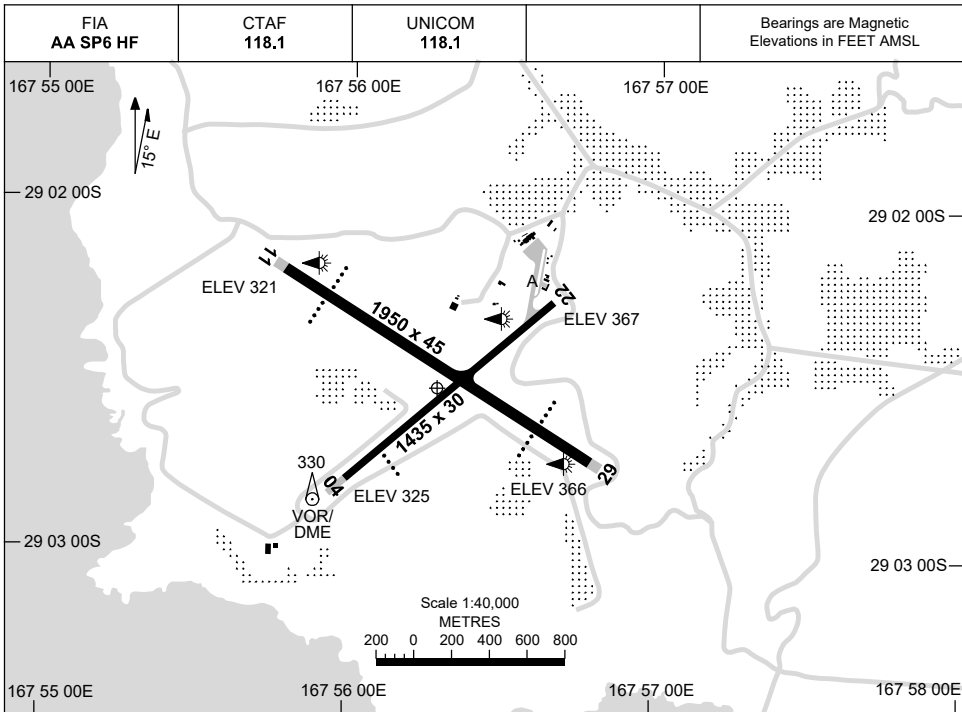

5 SEP 2024

AD ELEV 371
29 02 33S 167 56 17E

AERODROME CHART
NORFOLK ISLAND, (YSNF)

	AERODROME LIGHTING		
RWY	ABN : ALT W/G 8 SEC TAXIWAY : BLUE EDGE RL : SDBY (11 SEC) , PTBL (EMERG ONLY, 90 MIN PN)		
11 <small>107</small>	PAPI 3.0° 50FT	MIRL	RTIL PTBL
<small>287</small> 29	PAPI 3.0° 50FT	MIRL	RTIL PTBL
04 <small>035</small>	PAPI RIGHT SIDE 3.0° 50FT	LIRL	RTIL PTBL
<small>215</small> 22		LIRL	PTBL

NOTES

1. PARKING BAY CO-ORDINATES:

BAY 1	29 02 08.70S	167 56 35.52E
BAY 1A	29 02 09.25S	167 56 35.51E
BAY 2	29 02 07.44S	167 56 37.31E

2. AWIS (PHONE) 02 9353 6443

Changes: TURNING NODES REMOVED, Editorial.

SNFAD01-180